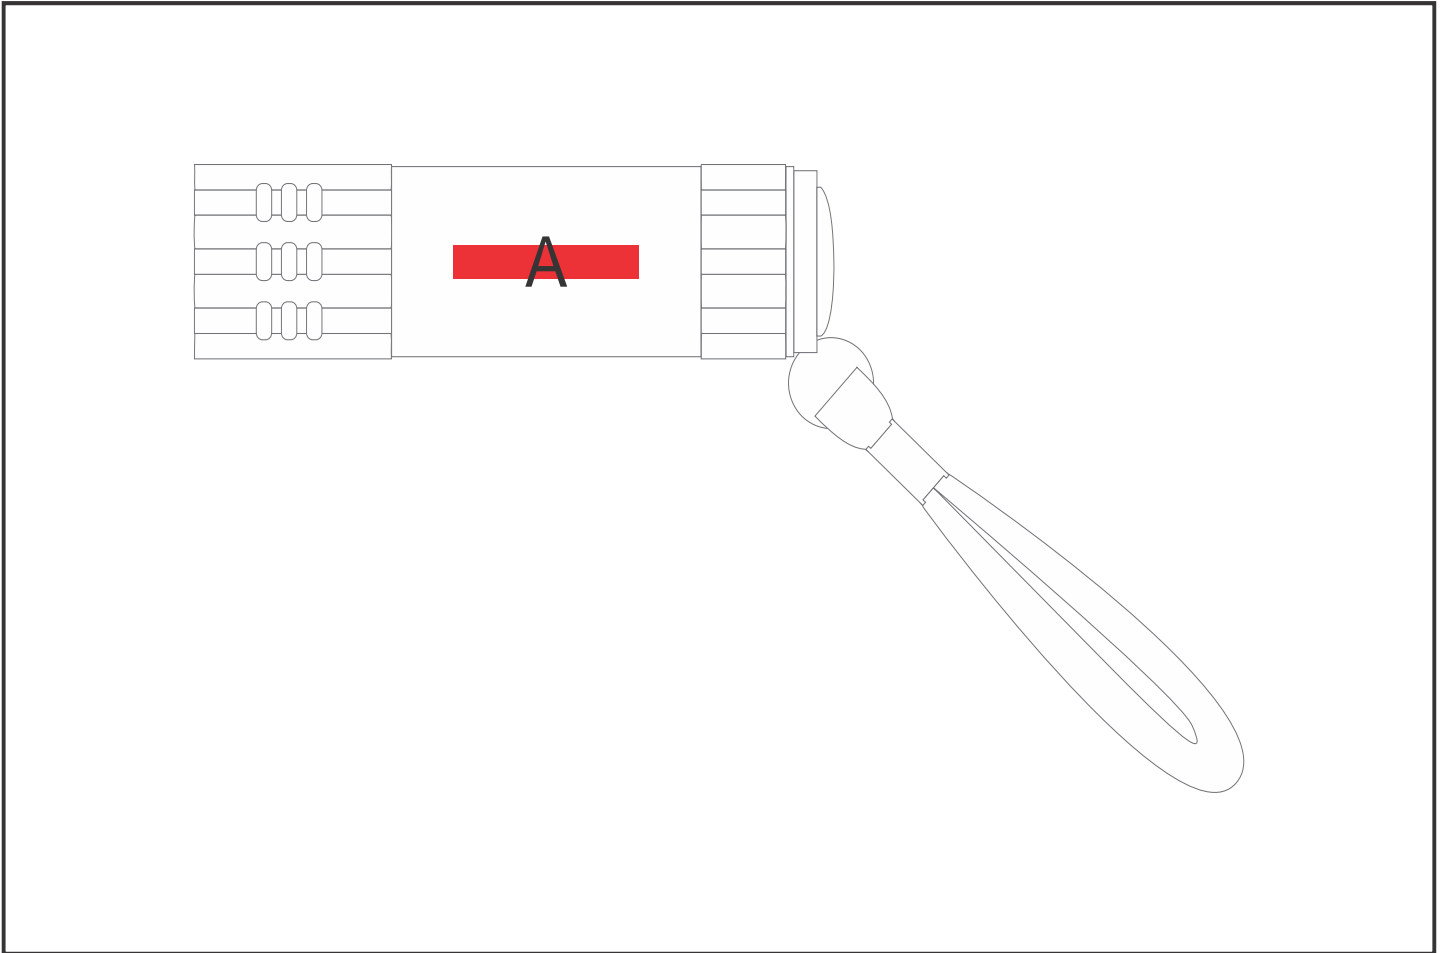

IDEA-61000

Altitude Resilient Torch

Need to know:

Branding Qty: Min: 1, Max: 600

Branding Options:

Position	Branding Method (Branding Code)	No. of Colours	Dimension
A	LaserEngraving (LB)	N/A	24mm wide x 4mm high