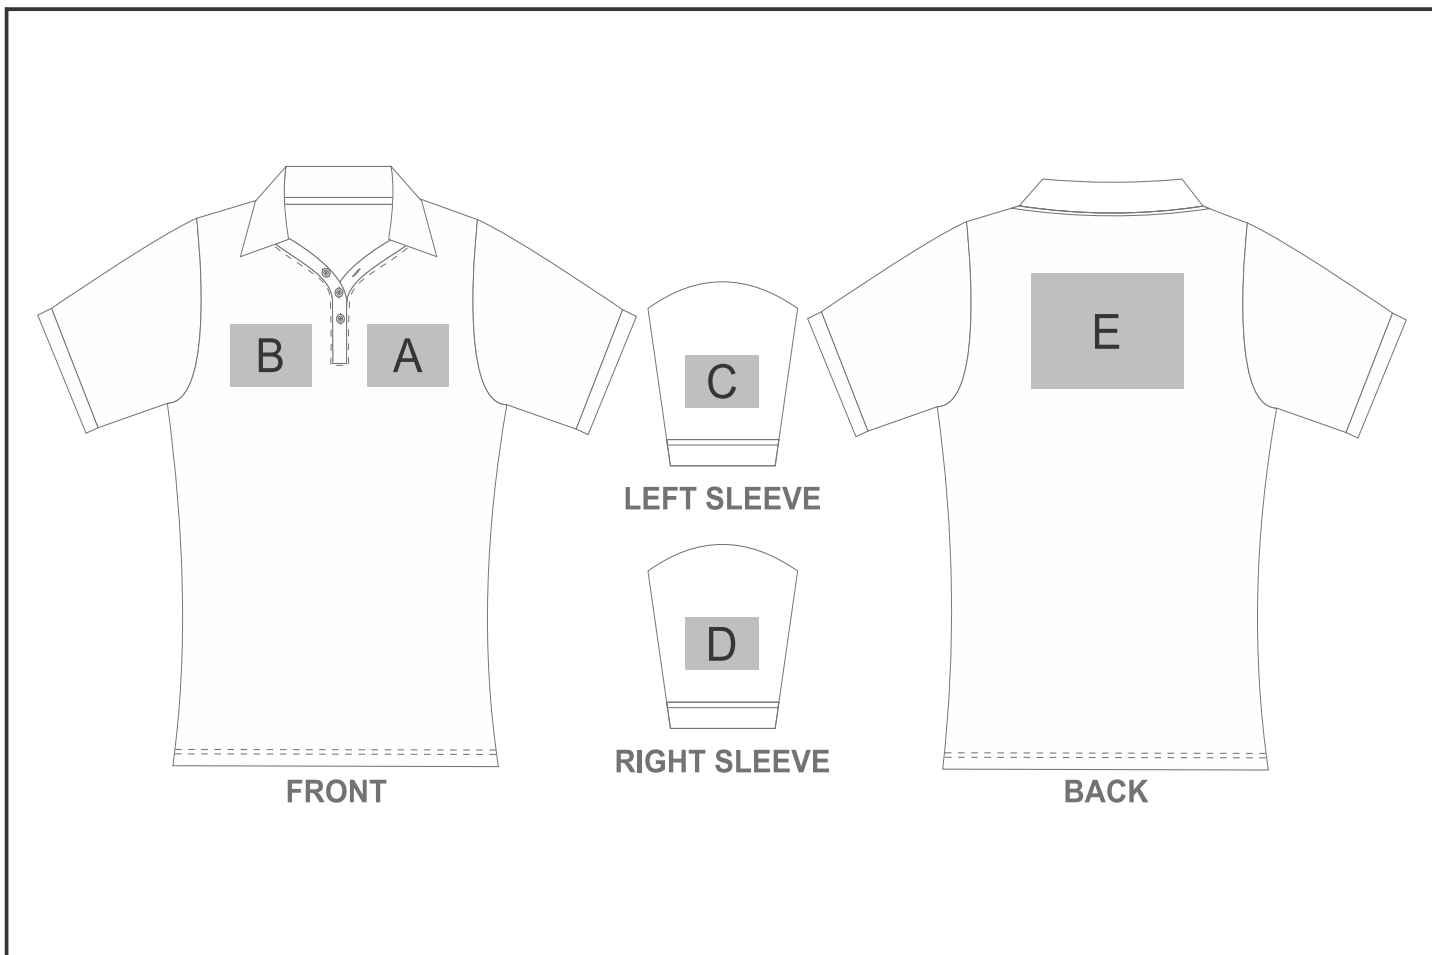

ALT-DTL

Ladies Distinct Golf Shirt

Need to know:

- Includes 1-Position Digital Transfer (setup fee applies)

- **DTC inclusive Parameters:** Left/Right Chest or Back = 100mm x 100mm

Branding Options:

Position	Branding Method (Branding Code)	No. of Colours	Dimension
A	Embroidery (EMB-A)	N/A	100mm wide x 100mm high
A	Screen Print (SA)	1 Colour	100mm wide x 80mm high
A	Digital Transfer Clothing A6 (DTC-A6)	Full Colour	100mm wide x 100mm high
A	Silicone (STP-A)	N/A	30mm wide x 30mm high
A	Silicone (STP-B)	N/A	50mm wide x 50mm high
A	Silicone (STP-C)	N/A	80mm wide x 80mm high
A	Silicone (STP-D)	N/A	100mm wide x 40mm high
B	Embroidery (EMB-A)	N/A	100mm wide x 100mm high

B	Screen Print (SA)	1 Colour	100mm wide x 80mm high
B	Digital Transfer Clothing A6 (DTC-A6)	Full Colour	100mm wide x 100mm high
B	Silicone (STP-A)	N/A	30mm wide x 30mm high
B	Silicone (STP-B)	N/A	50mm wide x 50mm high
B	Silicone (STP-C)	N/A	80mm wide x 80mm high
B	Silicone (STP-D)	N/A	100mm wide x 40mm high

C	Embroidery (EMB-A)	N/A	80mm wide x 60mm high
C	Screen Print (SA)	1 Colour	60mm wide x 60mm high
C	Digital Transfer Clothing A6 (DTC-A6)	Full Colour	80mm wide x 80mm high
C	Silicone (STP-A)	N/A	30mm wide x 30mm high
C	Silicone (STP-B)	N/A	50mm wide x 50mm high
C	Silicone (STP-C)	N/A	80mm wide x 80mm high

D	Embroidery (EMB-A)	N/A	80mm wide x 60mm high
D	Screen Print (SA)	1 Colour	60mm wide x 60mm high
D	Digital Transfer Clothing A6 (DTC-A6)	Full Colour	80mm wide x 80mm high
D	Silicone (STP-A)	N/A	30mm wide x 30mm high
D	Silicone (STP-B)	N/A	50mm wide x 50mm high
D	Silicone (STP-C)	N/A	80mm wide x 80mm high