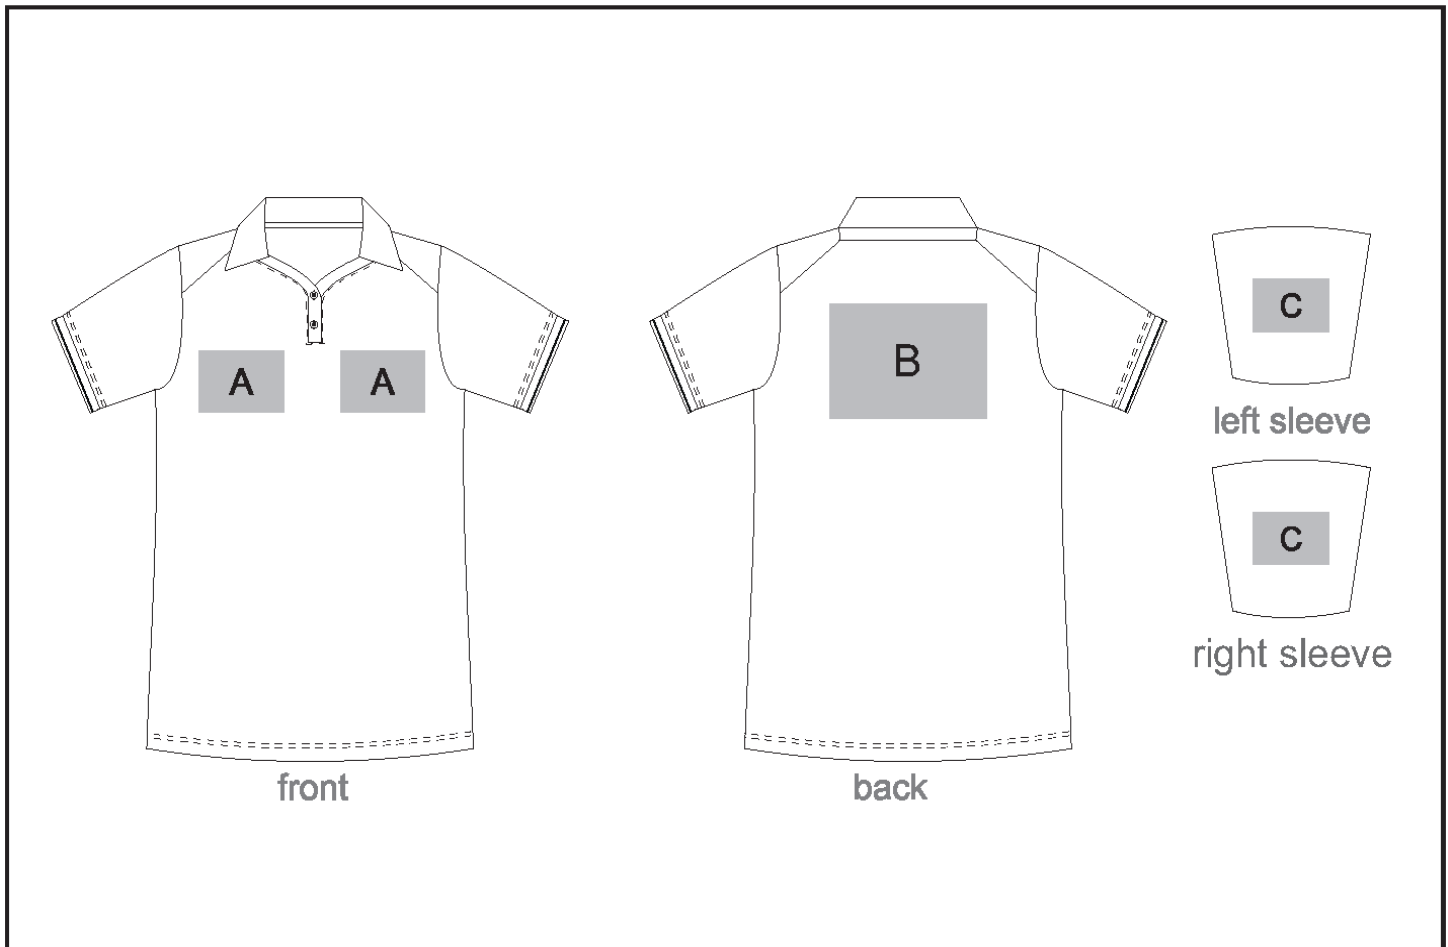

## Need to know:

Includes 1-Position Digital Transfer (setup fee applies)

- DTC/EMB inclusive Parameters: Left/Right Chest or Back = 100mm x 100mm

## Branding Options:

Position	Branding Method (Branding Code)	No. of Colours	Dimension
A	Embroidery (EMB-A)	N/A	100mm wide x 100mm high
A	Screen Print (SA)	1 Colour	100mm wide x 80mm high
A	Digital Transfer Clothing A6 (DTC-A6)	Full Colour	100mm wide x 100mm high
A	Silicone (STP-A)	N/A	30mm wide x 30mm high
A	Silicone (STP-B)	N/A	50mm wide x 50mm high
A	Silicone (STP-C)	N/A	80mm wide x 80mm high
A	Silicone (STP-D)	N/A	100mm wide x 40mm high
B	Embroidery (EMB-A)	N/A	200mm wide x 200mm high

B	Screen Print (SA)	1 Colour	260mm wide x 200mm high
B	Digital Transfer Clothing A6 (DTC-A6)	Full Colour	148mm wide x 105mm high
B	Digital Transfer Clothing A5 (DTC-A5)	Full Colour	210mm wide x 148mm high
B	Silicone (STP-A)	N/A	30mm wide x 30mm high
B	Silicone (STP-B)	N/A	50mm wide x 50mm high
B	Silicone (STP-C)	N/A	80mm wide x 80mm high
B	Silicone (STP-D)	N/A	120mm wide x 40mm high

C	Embroidery (EMB-A)	N/A	80mm wide x 80mm high
C	Screen Print (SA)	1 Colour	60mm wide x 60mm high
C	Digital Transfer Clothing A6 (DTC-A6)	Full Colour	80mm wide x 80mm high
C	Silicone (STP-A)	N/A	30mm wide x 30mm high
C	Silicone (STP-B)	N/A	50mm wide x 50mm high
C	Silicone (STP-C)	N/A	80mm wide x 80mm high