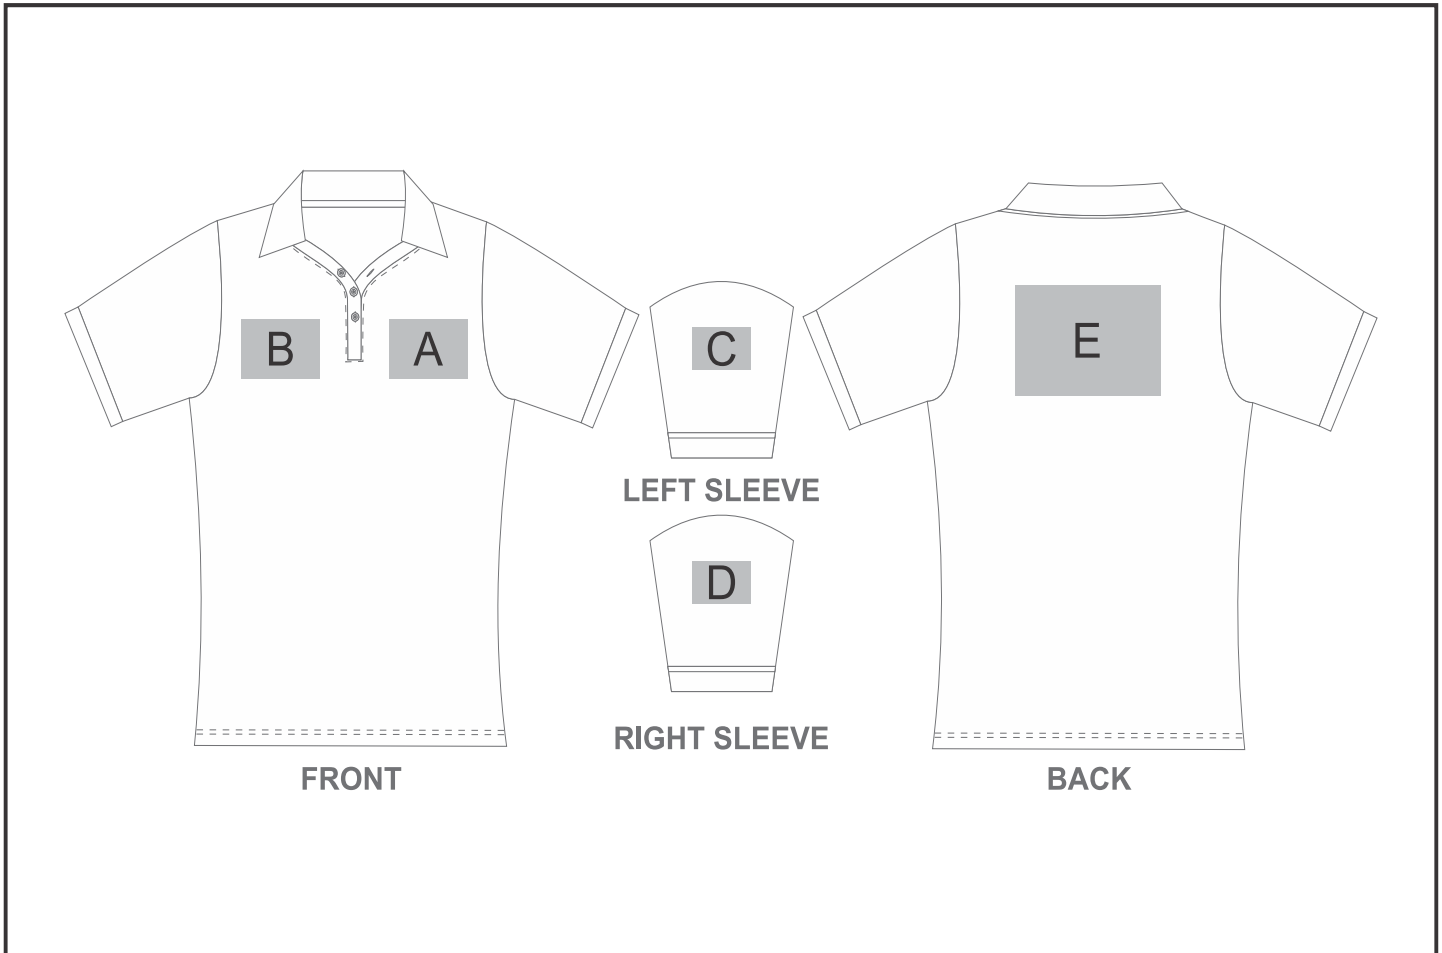

## Need to know:

- DTC inclusive parameters: Left/Right Chest = 100mm x 100mm OR Back = 8000mm

## Branding Options:

Position	Branding Method (Branding Code)	No. of Colours	Dimension
A	Embroidery (EMB-A)	N/A	100mm wide x 100mm high
A	Screen Print (SA)	1 Colour	100mm wide x 80mm high
A	Digital Transfer Clothing A6 (DTC-A6)	Full Colour	100mm wide x 100mm high
A	Silicone (STP-A)	N/A	30mm wide x 30mm high
A	Silicone (STP-B)	N/A	50mm wide x 50mm high
A	Silicone (STP-C)	N/A	80mm wide x 80mm high
A	Silicone (STP-D)	N/A	100mm wide x 40mm high

B	Embroidery (EMB-A)	N/A	100mm wide x 100mm high
B	Screen Print (SA)	1 Colour	100mm wide x 80mm high

B	Digital Transfer Clothing A6 (DTC-A6)	Full Colour	100mm wide x 100mm high
B	Silicone (STP-A)	N/A	30mm wide x 30mm high
B	Silicone (STP-B)	N/A	50mm wide x 50mm high
B	Silicone (STP-C)	N/A	80mm wide x 80mm high
B	Silicone (STP-D)	N/A	100mm wide x 40mm high

C	Embroidery (EMB-A)	N/A	80mm wide x 60mm high
C	Screen Print (SA)	1 Colour	60mm wide x 60mm high
C	Digital Transfer Clothing A6 (DTC-A6)	Full Colour	80mm wide x 80mm high
C	Silicone (STP-A)	N/A	30mm wide x 30mm high
C	Silicone (STP-B)	N/A	50mm wide x 50mm high
C	Silicone (STP-C)	N/A	80mm wide x 80mm high