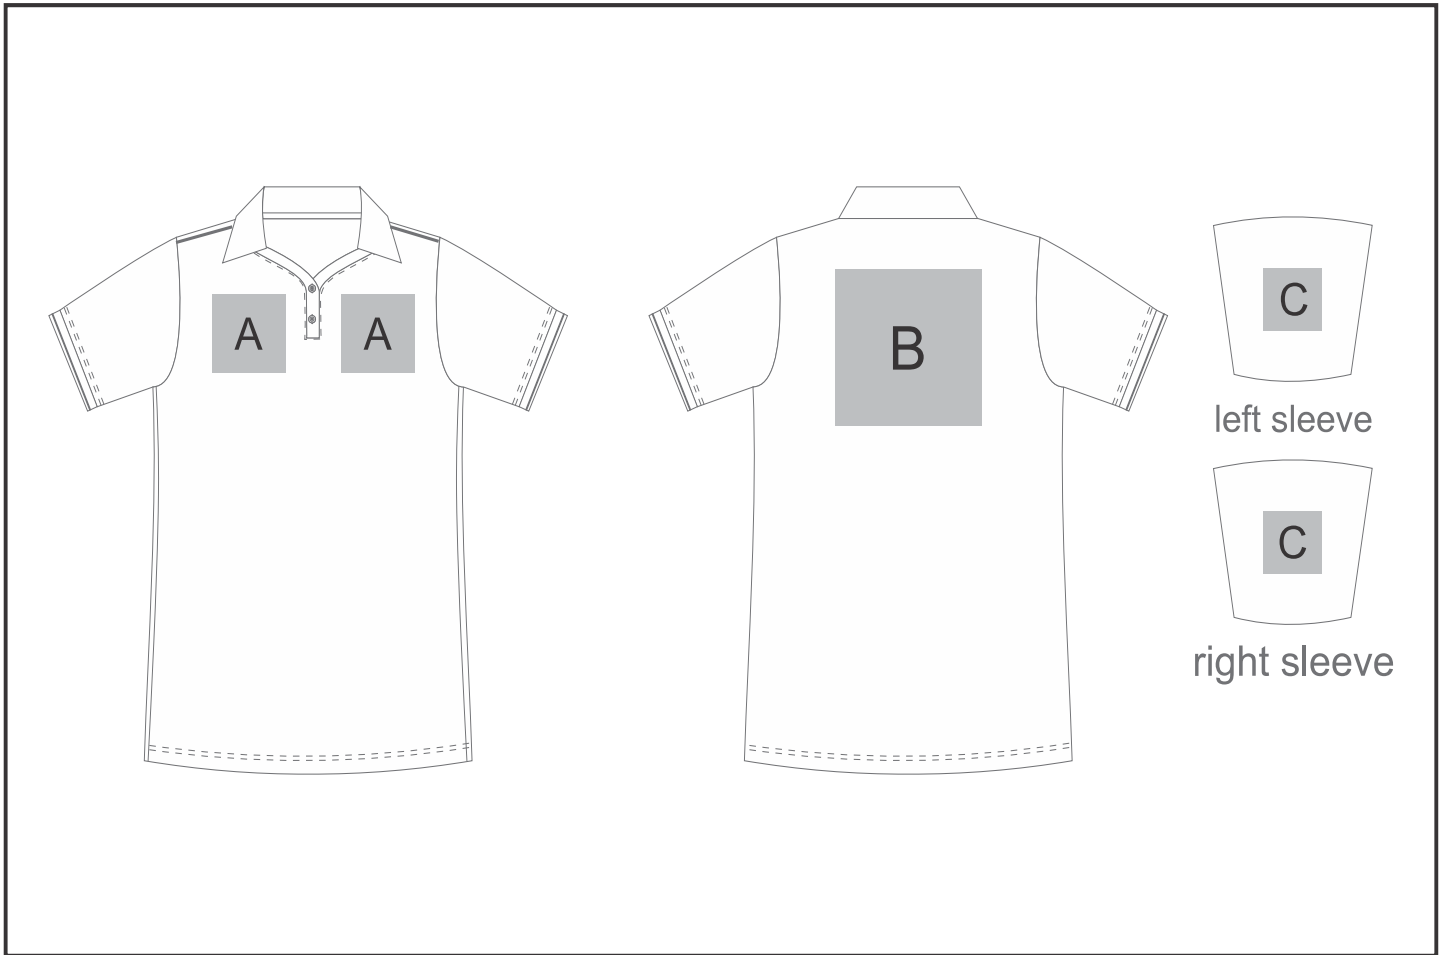

ALT-GWL

Ladies Galway Golf Shirt

Need to know:

Branding Options:

Position	Branding Method (Branding Code)	No. of Colours	Dimension
A	Screen Print (SA)	1 Colour	100mm wide x 80mm high
A	Embroidery (EMB-A)	N/A	100mm wide x 100mm high
A	Digital Transfer Clothing A6 (DTC-A6)	Full Colour	100mm wide x 100mm high

B	Screen Print (SA)	1 Colour	260mm wide x 200mm high
B	Embroidery (EMB-A)	N/A	200mm wide x 200mm high
B	Digital Transfer Clothing A6 (DTC-A6)	Full Colour	105mm wide x 148mm high
B	Digital Transfer Clothing A5 (DTC-A5)	Full Colour	210mm wide x 148mm high

C	Screen Print (SA)	1 Colour	60mm wide x 60mm high
C	Embroidery (EMB-A)	N/A	80mm wide x 80mm high

C	Digital Transfer Clothing A6 (DTC-A6)	Full Colour	80mm wide x 80mm high
---	---------------------------------------	-------------	-----------------------