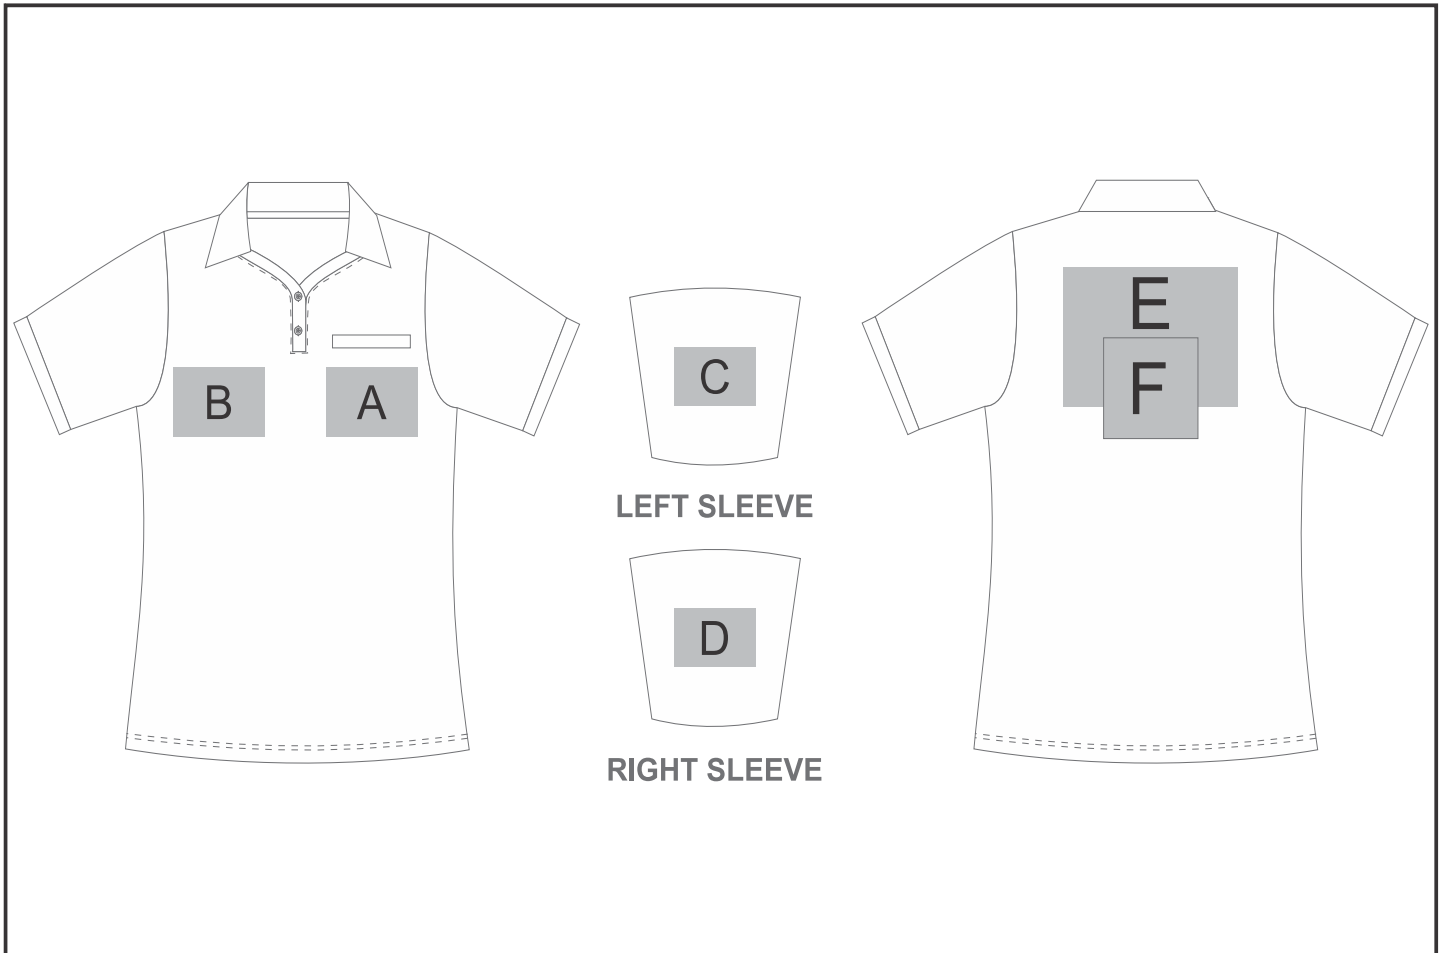

ALT-LCA

Ladies Caliber Golf Shirt

Need to know:

Includes 1-Position Digital Transfer (setup fee applies)

- **DTC/EMB inclusive Parameters:** Left/Right Chest or Back = 100mm x 100mm

Branding Options:

Position	Branding Method (Branding Code)	No. of Colours	Dimension
A	Screen Print (SA)	1 Colour	100mm wide x 80mm high
A	Embroidery (EMB-A)	N/A	100mm wide x 100mm high
A	Digital Transfer Clothing A6 (DTC-A6)	Full Colour	100mm wide x 100mm high
A	Silicone (STP-A)	N/A	30mm wide x 30mm high
A	Silicone (STP-B)	N/A	50mm wide x 50mm high
A	Silicone (STP-C)	N/A	80mm wide x 80mm high
A	Silicone (STP-D)	N/A	100mm wide x 40mm high

B	Screen Print (SA)	1 Colour	100mm wide x 100mm high
B	Embroidery (EMB-A)	N/A	100mm wide x 100mm high
B	Digital Transfer Clothing A6 (DTC-A6)	Full Colour	100mm wide x 100mm high
B	Silicone (STP-A)	N/A	30mm wide x 30mm high
B	Silicone (STP-B)	N/A	50mm wide x 50mm high
B	Silicone (STP-C)	N/A	80mm wide x 80mm high
B	Silicone (STP-D)	N/A	100mm wide x 40mm high

C	Screen Print (SA)	1 Colour	60mm wide x 60mm high
C	Embroidery (EMB-A)	N/A	80mm wide x 60mm high
C	Digital Transfer Clothing A6 (DTC-A6)	Full Colour	80mm wide x 80mm high
C	Silicone (STP-A)	N/A	30mm wide x 30mm high
C	Silicone (STP-B)	N/A	50mm wide x 50mm high
C	Silicone (STP-C)	N/A	80mm wide x 80mm high

D	Screen Print (SA)	1 Colour	60mm wide x 60mm high
D	Embroidery (EMB-A)	N/A	80mm wide x 60mm high
D	Digital Transfer Clothing A6 (DTC-A6)	Full Colour	80mm wide x 80mm high
D	Silicone (STP-A)	N/A	30mm wide x 30mm high
D	Silicone (STP-B)	N/A	50mm wide x 50mm high
D	Silicone (STP-C)	N/A	80mm wide x 80mm high