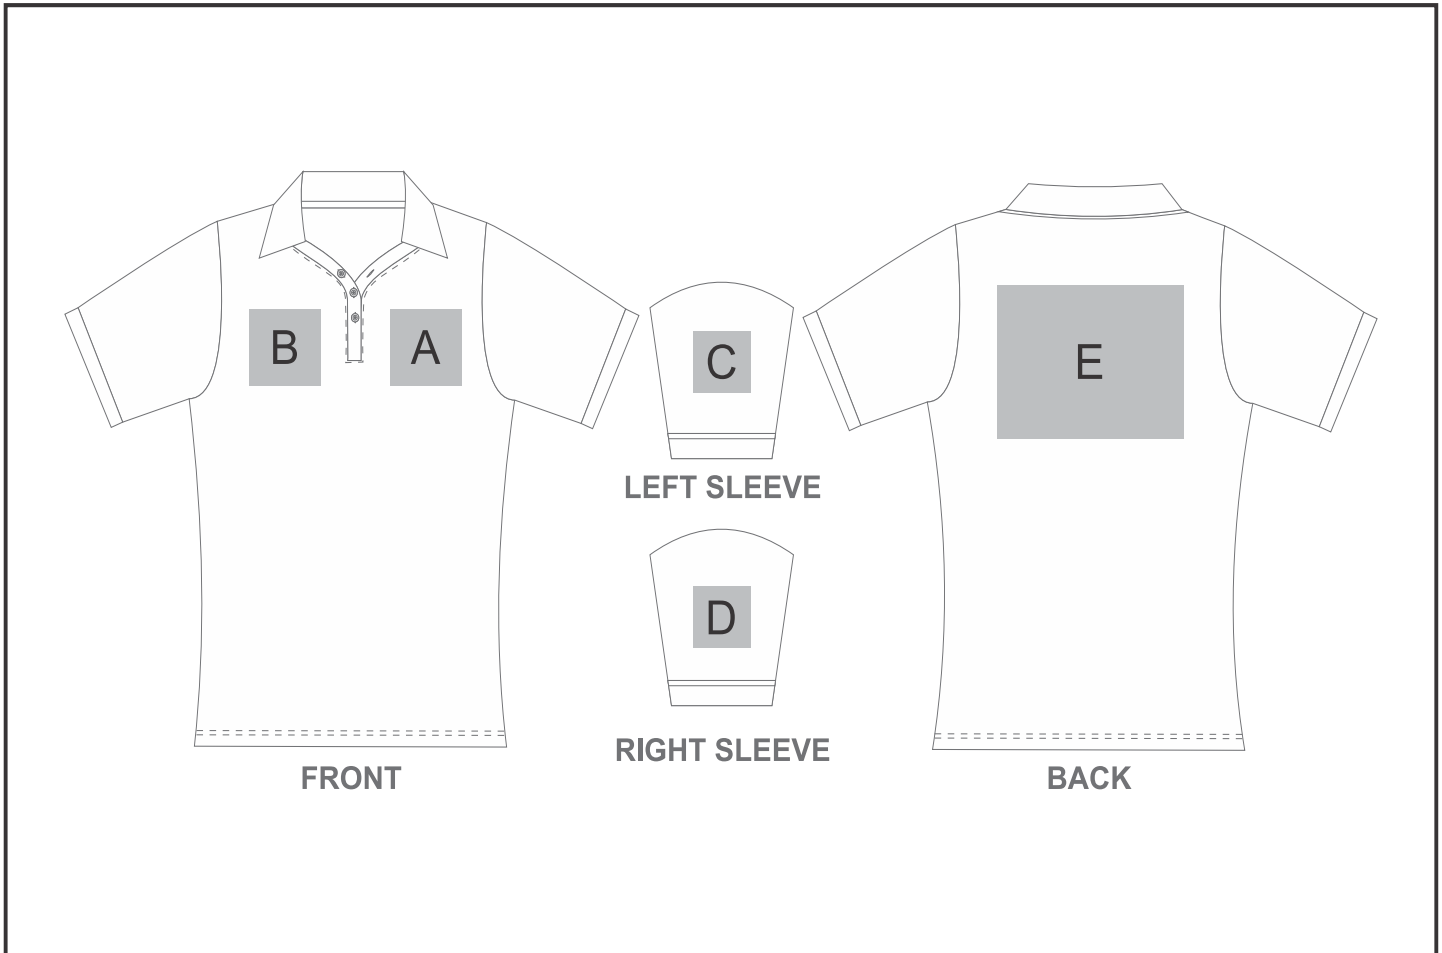

ALT-MLL

Ladies Milan Golf Shirt

Need to know:

Includes 1-Position Digital Transfer (setup fee applies)

- **DTC Inclusive Parameters:** Left/Right Chest or Back = 100mm x 100mm

Branding Options:

Position	Branding Method (Branding Code)	No. of Colours	Dimension
A	Embroidery (EMB-A)	N/A	100mm wide x 100mm high
A	Screen Print (SA)	1 Colour	100mm wide x 80mm high
A	Digital Transfer Clothing A6 (DTC-A6)	Full Colour	100mm wide x 100mm high
A	Silicone (STP-A)	N/A	30mm wide x 30mm high
A	Silicone (STP-B)	N/A	50mm wide x 50mm high
A	Silicone (STP-C)	N/A	80mm wide x 80mm high
A	Silicone (STP-D)	N/A	100mm wide x 40mm high
B	Embroidery (EMB-A)	N/A	100mm wide x 100mm high

B	Screen Print (SA)	1 Colour	100mm wide x 80mm high
B	Digital Transfer Clothing A6 (DTC-A6)	Full Colour	100mm wide x 100mm high
B	Silicone (STP-A)	N/A	30mm wide x 30mm high
B	Silicone (STP-B)	N/A	50mm wide x 50mm high
B	Silicone (STP-C)	N/A	80mm wide x 80mm high
B	Silicone (STP-D)	N/A	100mm wide x 40mm high

C	Embroidery (EMB-A)	N/A	80mm wide x 60mm high
C	Screen Print (SA)	1 Colour	60mm wide x 60mm high
C	Digital Transfer Clothing A6 (DTC-A6)	Full Colour	80mm wide x 80mm high
C	Silicone (STP-A)	N/A	30mm wide x 30mm high
C	Silicone (STP-B)	N/A	50mm wide x 50mm high
C	Silicone (STP-C)	N/A	80mm wide x 80mm high

D	Embroidery (EMB-A)	N/A	80mm wide x 60mm high
D	Screen Print (SA)	1 Colour	60mm wide x 60mm high
D	Digital Transfer Clothing A6 (DTC-A6)	Full Colour	80mm wide x 80mm high
D	Silicone (STP-A)	N/A	30mm wide x 30mm high
D	Silicone (STP-B)	N/A	50mm wide x 50mm high
D	Silicone (STP-C)	N/A	80mm wide x 80mm high