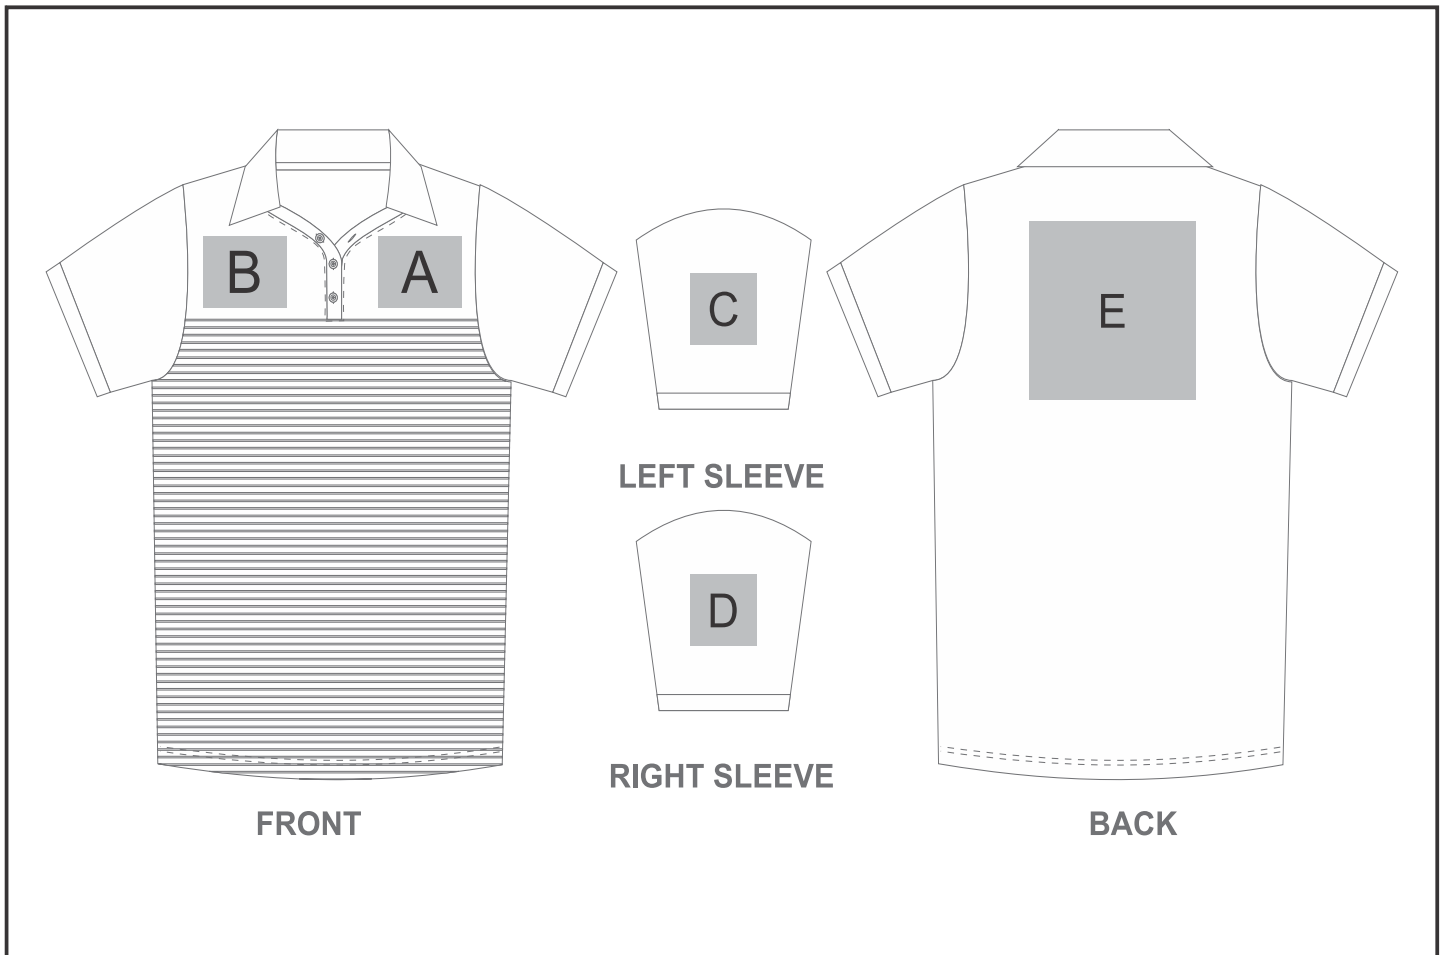

ALT-MSM

Mens Maestro Golf Shirt

Need to know:

Includes 1-Position Digital Transfer (setup fee applies)

- Cannot guarantee a 100% straight branding on any clothing item with check or stripe detail
- **DTC/EMB inclusive Parameters:** Left/Right Chest or Back = 100mm x 100mm

Branding Options:

Position	Branding Method (Branding Code)	No. of Colours	Dimension
A	Embroidery (EMB-A)	N/A	100mm wide x 80mm high
A	Screen Print (SA)	1 Colour	100mm wide x 80mm high
A	Digital Transfer Clothing A6 (DTC-A6)	Full Colour	100mm wide x 80mm high
A	Silicone (STP-A)	N/A	30mm wide x 30mm high
A	Silicone (STP-B)	N/A	50mm wide x 50mm high
A	Silicone (STP-C)	N/A	80mm wide x 80mm high
A	Silicone (STP-D)	N/A	100mm wide x 40mm high
B	Embroidery (EMB-A)	N/A	100mm wide x 80mm high

B	Screen Print (SA)	1 Colour	100mm wide x 80mm high
B	Digital Transfer Clothing A6 (DTC-A6)	Full Colour	100mm wide x 80mm high
B	Silicone (STP-A)	N/A	30mm wide x 30mm high
B	Silicone (STP-B)	N/A	50mm wide x 50mm high
B	Silicone (STP-C)	N/A	80mm wide x 80mm high
B	Silicone (STP-D)	N/A	100mm wide x 40mm high

C	Embroidery (EMB-A)	N/A	80mm wide x 60mm high
C	Screen Print (SA)	1 Colour	60mm wide x 60mm high
C	Digital Transfer Clothing A6 (DTC-A6)	Full Colour	80mm wide x 80mm high
C	Silicone (STP-A)	N/A	30mm wide x 30mm high
C	Silicone (STP-B)	N/A	50mm wide x 50mm high
C	Silicone (STP-C)	N/A	80mm wide x 80mm high