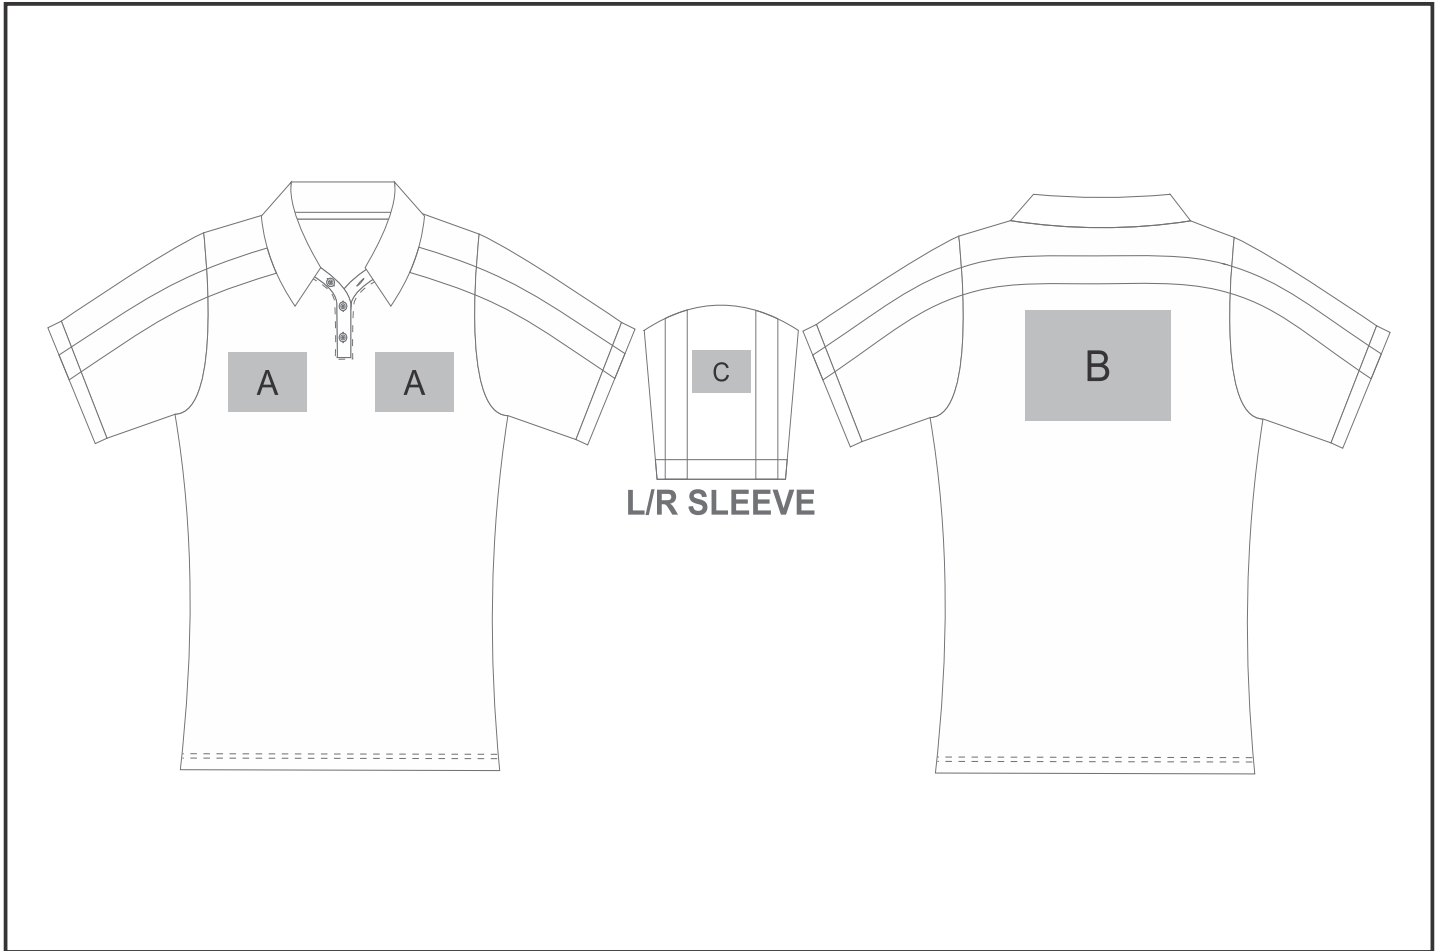

ALT-NAL

Ladies Nautilus Golf Shirt

Need to know:

Branding Options:

Position	Branding Method (Branding Code)	No. of Colours	Dimension
A	Embroidery (EMB-A)	N/A	100mm wide x 100mm high
A	Screen Print (SA)	1 Colour	100mm wide x 80mm high
A	Digital Transfer Clothing A6 (DTC-A6)	Full Colour	100mm wide x 100mm high

B	Embroidery (EMB-A)	N/A	100mm wide x 100mm high
B	Screen Print (SA)	1 Colour	260mm wide x 200mm high
B	Digital Transfer Clothing A6 (DTC-A6)	Full Colour	148mm wide x 105mm high
B	Digital Transfer Clothing A5 (DTC-A5)	Full Colour	210mm wide x 148mm high

C	Embroidery (EMB-A)	N/A	80mm wide x 60mm high
C	Screen Print (SA)	1 Colour	60mm wide x 60mm high

C	Digital Transfer Clothing A6 (DTC-A6)	Full Colour	80mm wide x 80mm high
---	---------------------------------------	-------------	-----------------------