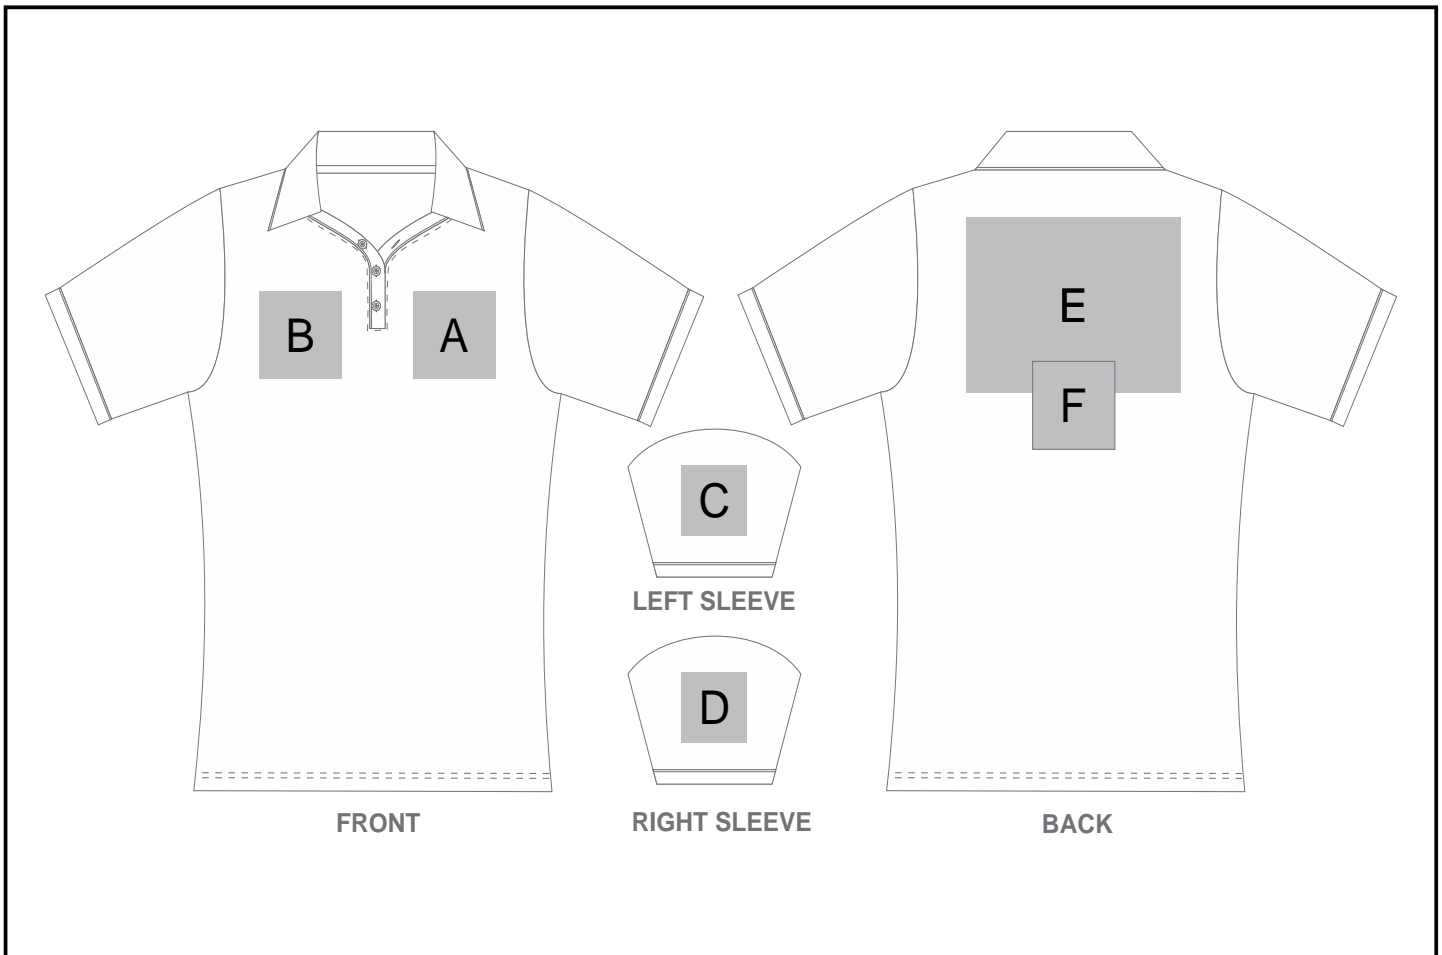

ALT-OKL

Ladies Osaka Golf Shirt

Need to know:

- Includes 1-Position Digital Transfer (setup fee applies)
- Cannot guarantee a 100% straight branding on any clothing item with check or stripe detail
- **DTC/EMB inclusive Parameters:** Left/Right Chest or Back = 100mm x 100mm

Branding Options:

Position	Branding Method (Branding Code)	No. of Colours	Dimension
A	Embroidery (EMB-A)	N/A	100mm wide x 100mm high
A	Screen Print (SA)	1 Colour	100mm wide x 100mm high
A	Digital Transfer Clothing A6 (DTC-A6)	Full Colour	100mm wide x 100mm high
A	Silicone (STP-A)	N/A	30mm wide x 30mm high
A	Silicone (STP-B)	N/A	50mm wide x 50mm high
A	Silicone (STP-C)	N/A	80mm wide x 80mm high
A	Silicone (STP-D)	N/A	100mm wide x 40mm high

B	Embroidery (EMB-A)	N/A	100mm wide x 100mm high
B	Screen Print (SA)	1 Colour	100mm wide x 100mm high
B	Digital Transfer Clothing A6 (DTC-A6)	Full Colour	100mm wide x 100mm high
B	Silicone (STP-A)	N/A	30mm wide x 30mm high
B	Silicone (STP-B)	N/A	50mm wide x 50mm high
B	Silicone (STP-C)	N/A	80mm wide x 80mm high
B	Silicone (STP-D)	N/A	100mm wide x 40mm high

C	Embroidery (EMB-A)	N/A	80mm wide x 60mm high
C	Screen Print (SA)	1 Colour	60mm wide x 60mm high
C	Digital Transfer Clothing A6 (DTC-A6)	Full Colour	80mm wide x 80mm high
C	Silicone (STP-A)	N/A	30mm wide x 30mm high
C	Silicone (STP-B)	N/A	50mm wide x 50mm high
C	Silicone (STP-C)	N/A	80mm wide x 80mm high