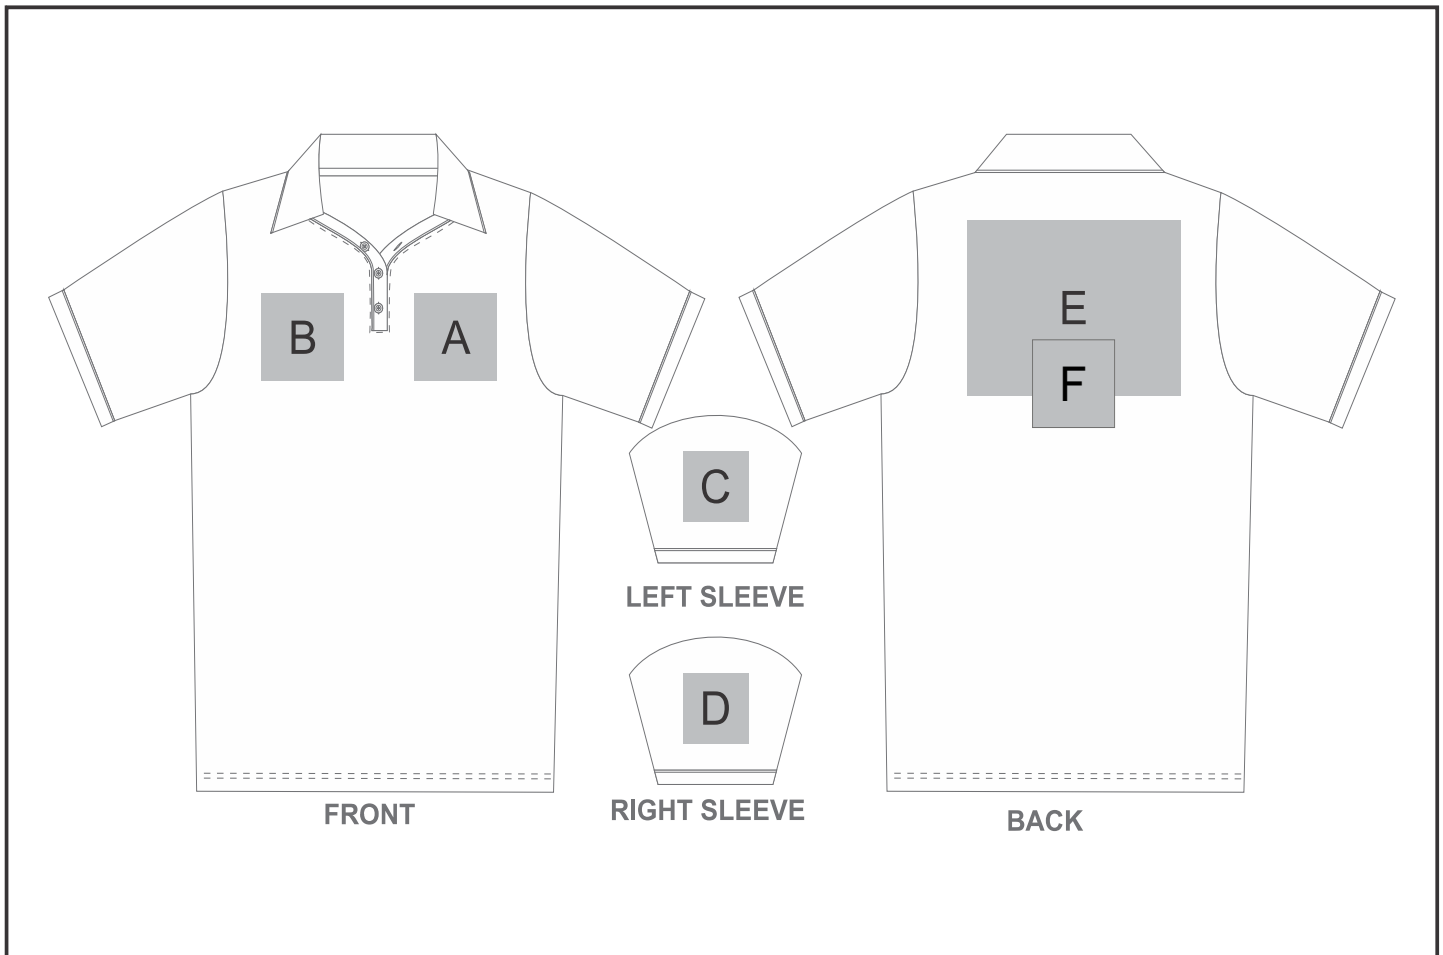

ALT-OKM

Mens Osaka Golf Shirt

Need to know:

Includes 1-Position Digital Transfer (setup fee applies)

- **DTC/EMB inclusive Parameters:** Left/Right Chest or Back = 100mm x 100mm

- Cannot guarantee a 100% straight branding on any clothing item with check or stripe detail

Branding Options:

Position	Branding Method (Branding Code)	No. of Colours	Dimension
A	Embroidery (EMB-A)	N/A	100mm wide x 100mm high
A	Screen Print (SA)	1 Colour	100mm wide x 100mm high
A	Digital Transfer Clothing A6 (DTC-A6)	Full Colour	100mm wide x 100mm high
A	Silicone (STP-A)	N/A	30mm wide x 30mm high
A	Silicone (STP-B)	N/A	50mm wide x 50mm high
A	Silicone (STP-C)	N/A	80mm wide x 80mm high
A	Silicone (STP-D)	N/A	100mm wide x 40mm high

B	Embroidery (EMB-A)	N/A	100mm wide x 100mm high
B	Screen Print (SA)	1 Colour	100mm wide x 100mm high
B	Digital Transfer Clothing A6 (DTC-A6)	Full Colour	100mm wide x 100mm high
B	Silicone (STP-A)	N/A	30mm wide x 30mm high
B	Silicone (STP-B)	N/A	50mm wide x 50mm high
B	Silicone (STP-C)	N/A	80mm wide x 80mm high
B	Silicone (STP-D)	N/A	100mm wide x 40mm high

C	Embroidery (EMB-A)	N/A	80mm wide x 60mm high
C	Screen Print (SA)	1 Colour	60mm wide x 60mm high
C	Digital Transfer Clothing A6 (DTC-A6)	Full Colour	80mm wide x 80mm high
C	Silicone (STP-A)	N/A	30mm wide x 30mm high
C	Silicone (STP-B)	N/A	50mm wide x 50mm high
C	Silicone (STP-C)	N/A	80mm wide x 80mm high