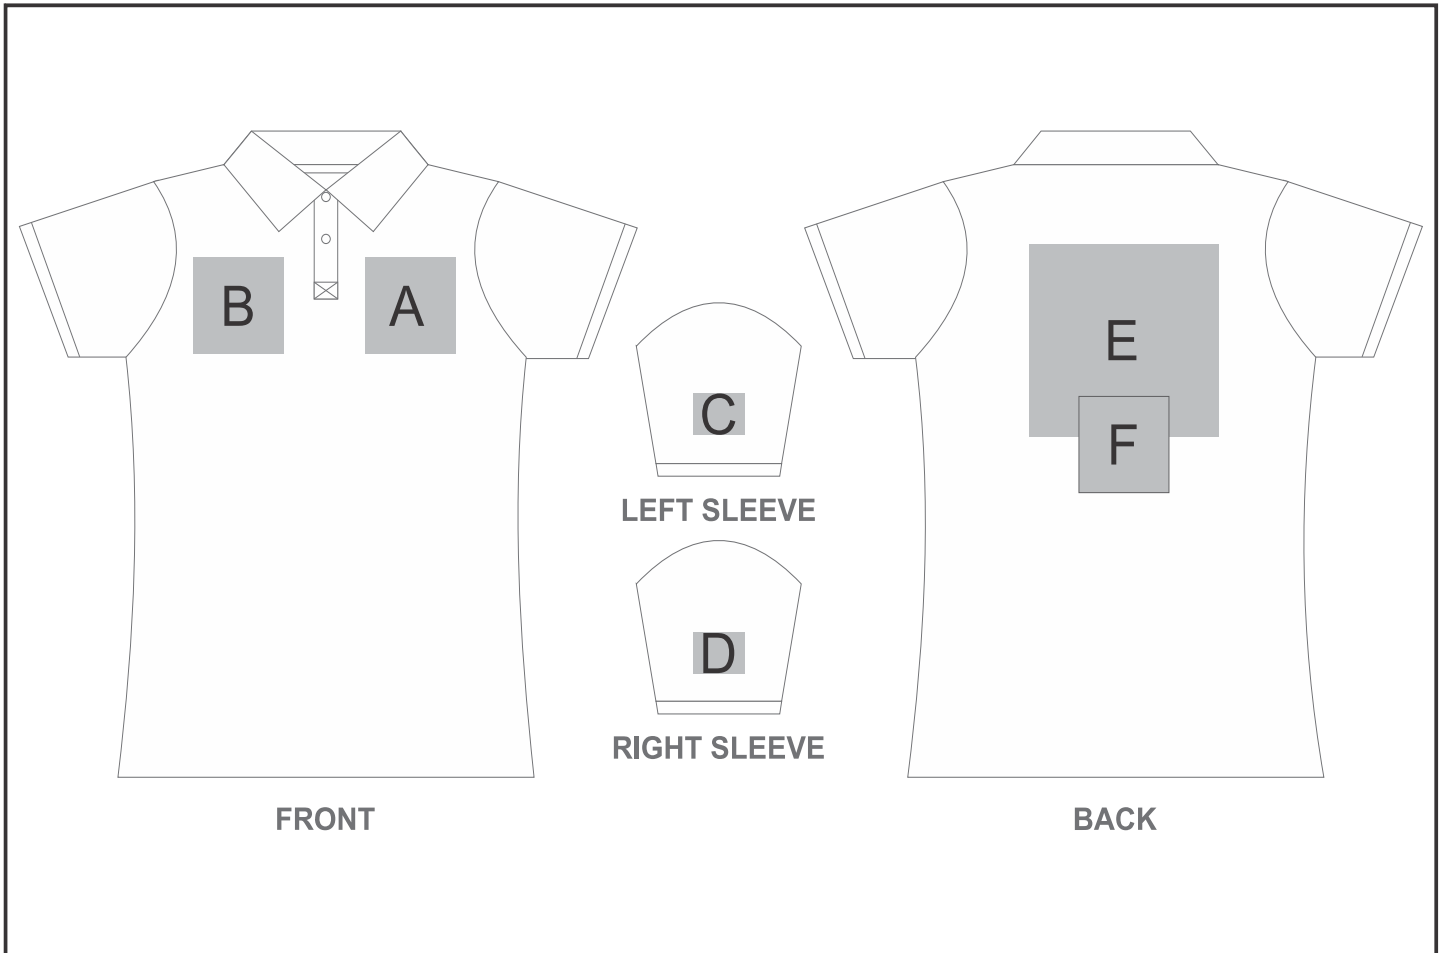

ALT-PGL

Ladies Pro Golf Shirt

Need to know:

Includes 1-Position Digital Transfer (setup fee applies)

- **DTC/EMB inclusive Parameters:** Left/Right Chest or Back = 100mm x 100mm

Branding Options:

Position	Branding Method (Branding Code)	No. of Colours	Dimension
A	Screen Print (SA)	1 Colour	100mm wide x 80mm high
A	Embroidery (EMB-A)	N/A	100mm wide x 100mm high
A	Digital Transfer Clothing A6 (DTC-A6)	Full Colour	100mm wide x 100mm high
A	Silicone (STP-A)	N/A	30mm wide x 30mm high
A	Silicone (STP-B)	N/A	50mm wide x 50mm high
A	Silicone (STP-C)	N/A	80mm wide x 80mm high
A	Silicone (STP-D)	N/A	100mm wide x 40mm high