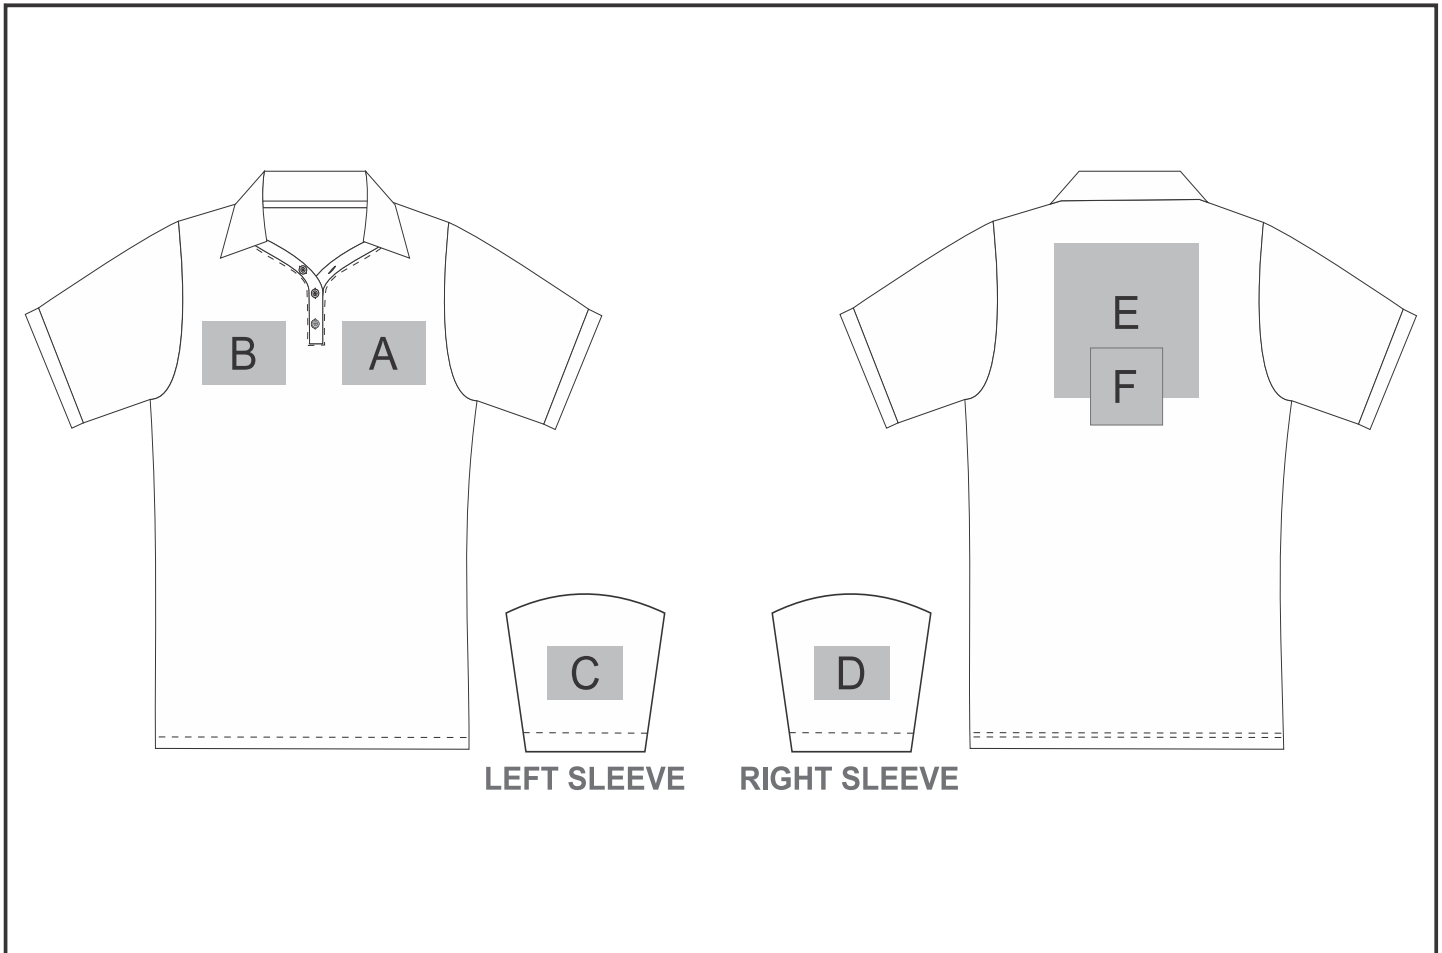

ALT-PGM

Mens Pro Golf Shirt

Need to know:

Includes 1-Position Digital Transfer (setup fee applies)

- **DTC/EMB inclusive Parameters:** Left/Right Chest or Back = 100mm x 100mm

Branding Options:

Position	Branding Method (Branding Code)	No. of Colours	Dimension
A	Screen Print (SA)	1 Colour	100mm wide x 80mm high
A	Embroidery (EMB-A)	N/A	100mm wide x 100mm high
A	Digital Transfer Clothing A6 (DTC-A6)	Full Colour	100mm wide x 100mm high
A	Silicone (STP-A)	N/A	30mm wide x 30mm high
A	Silicone (STP-B)	N/A	50mm wide x 50mm high
A	Silicone (STP-C)	N/A	80mm wide x 80mm high
A	Silicone (STP-D)	N/A	100mm wide x 40mm high

B	Screen Print (SA)	1 Colour	100mm wide x 80mm high
B	Embroidery (EMB-A)	N/A	100mm wide x 100mm high
B	Digital Transfer Clothing A6 (DTC-A6)	Full Colour	100mm wide x 100mm high
B	Silicone (STP-A)	N/A	30mm wide x 30mm high
B	Silicone (STP-B)	N/A	50mm wide x 50mm high
B	Silicone (STP-C)	N/A	80mm wide x 80mm high
B	Silicone (STP-D)	N/A	100mm wide x 40mm high

C	Screen Print (SA)	1 Colour	60mm wide x 60mm high
C	Embroidery (EMB-A)	N/A	80mm wide x 60mm high
C	Digital Transfer Clothing A6 (DTC-A6)	Full Colour	80mm wide x 80mm high
C	Silicone (STP-A)	N/A	30mm wide x 30mm high
C	Silicone (STP-B)	N/A	50mm wide x 50mm high
C	Silicone (STP-C)	N/A	80mm wide x 80mm high

D	Screen Print (SA)	1 Colour	60mm wide x 60mm high
D	Embroidery (EMB-A)	N/A	80mm wide x 60mm high
D	Digital Transfer Clothing A6 (DTC-A6)	Full Colour	80mm wide x 80mm high
D	Silicone (STP-A)	N/A	30mm wide x 30mm high
D	Silicone (STP-B)	N/A	50mm wide x 50mm high
D	Silicone (STP-C)	N/A	80mm wide x 80mm high