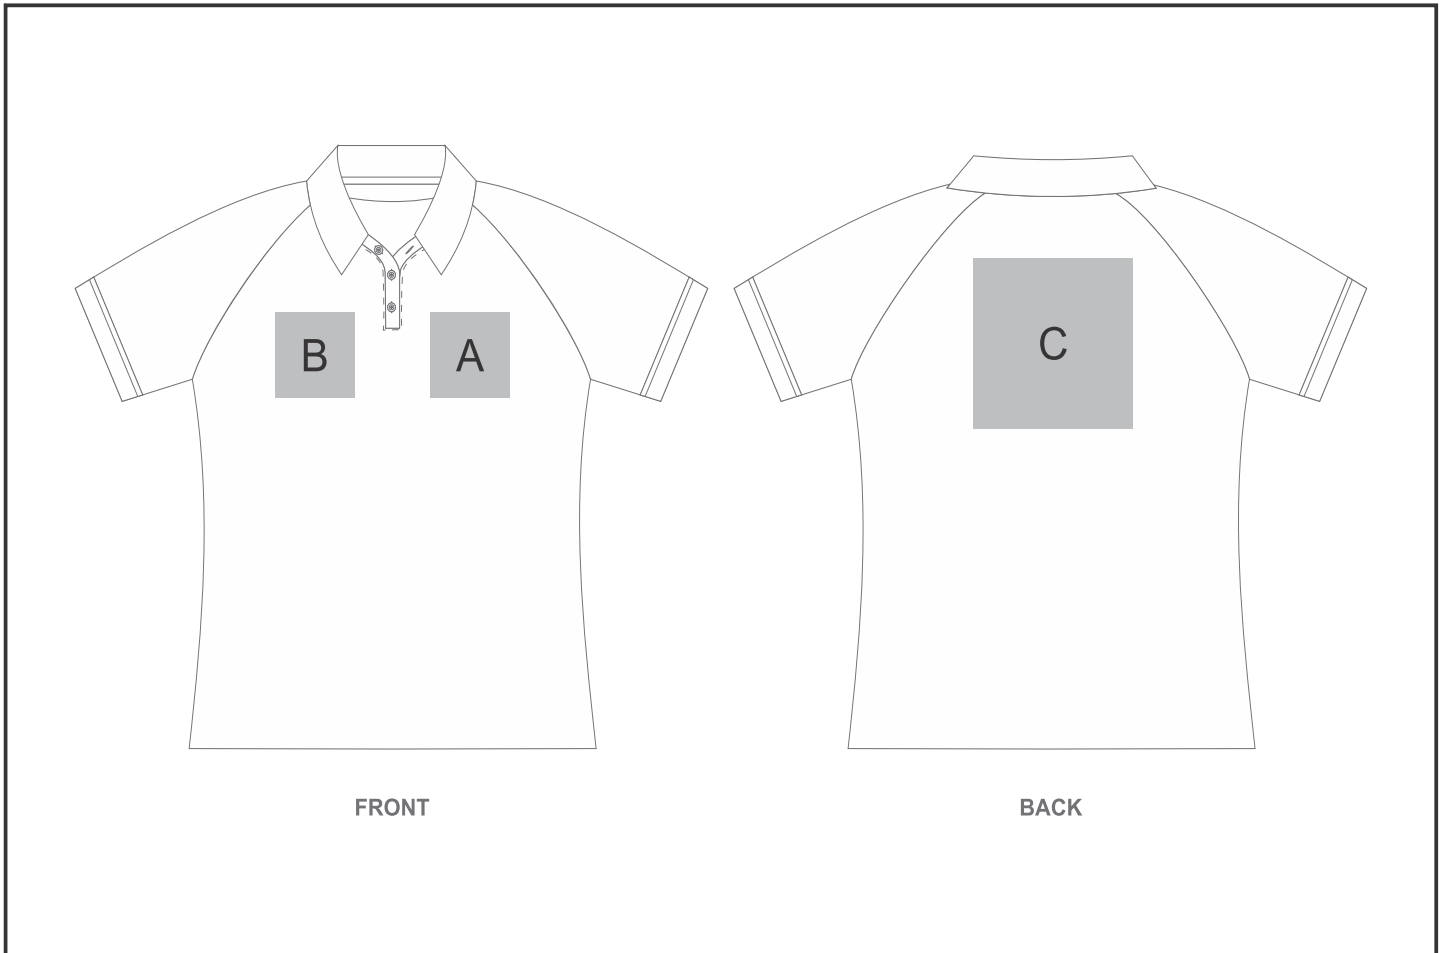

ALT-SRL

Ladies Santorini Golf Shirt

Need to know:

- Includes 1-Position Digital Transfer (setup fee applies)
- **DTC/EMB inclusive Parameters:** Left/Right Chest or Back = 100mm x 100mm
- Cannot guarantee a 100% straight branding on any clothing item with check or stripe detail
- Screen print may be affected by the texture of the item

Branding Options:

Position	Branding Method (Branding Code)	No. of Colours	Dimension
A	Embroidery (EMB-A)	N/A	90mm wide x 90mm high
A	Screen Print (SA)	1 Colour	100mm wide x 100mm high
A	Digital Transfer Clothing A6 (DTC-A6)	Full Colour	90mm wide x 90mm high
A	Silicone (STP-A)	N/A	30mm wide x 30mm high
A	Silicone (STP-B)	N/A	50mm wide x 50mm high
A	Silicone (STP-C)	N/A	80mm wide x 80mm high
A	Silicone (STP-D)	N/A	90mm wide x 40mm high

B	Embroidery (EMB-A)	N/A	90mm wide x 90mm high
---	--------------------	-----	-----------------------

B	Screen Print (SA)	1 Colour	100mm wide x 100mm high
B	Digital Transfer Clothing A6 (DTC-A6)	Full Colour	90mm wide x 90mm high
B	Silicone (STP-A)	N/A	30mm wide x 30mm high
B	Silicone (STP-B)	N/A	50mm wide x 50mm high
B	Silicone (STP-C)	N/A	80mm wide x 80mm high
B	Silicone (STP-D)	N/A	100mm wide x 40mm high

C	Embroidery (EMB-A)	N/A	100mm wide x 100mm high
C	Screen Print (SA)	1 Colour	200mm wide x 200mm high
C	Digital Transfer Clothing A6 (DTC-A6)	Full Colour	148mm wide x 105mm high
C	Digital Transfer Clothing A5 (DTC-A5)	Full Colour	210mm wide x 148mm high
C	Digital Transfer Clothing A4 (DTC-A4)	Full Colour	290mm wide x 200mm high
C	Silicone (STP-A)	N/A	30mm wide x 30mm high
C	Silicone (STP-B)	N/A	50mm wide x 50mm high
C	Silicone (STP-C)	N/A	80mm wide x 80mm high
C	Silicone (STP-D)	N/A	120mm wide x 40mm high