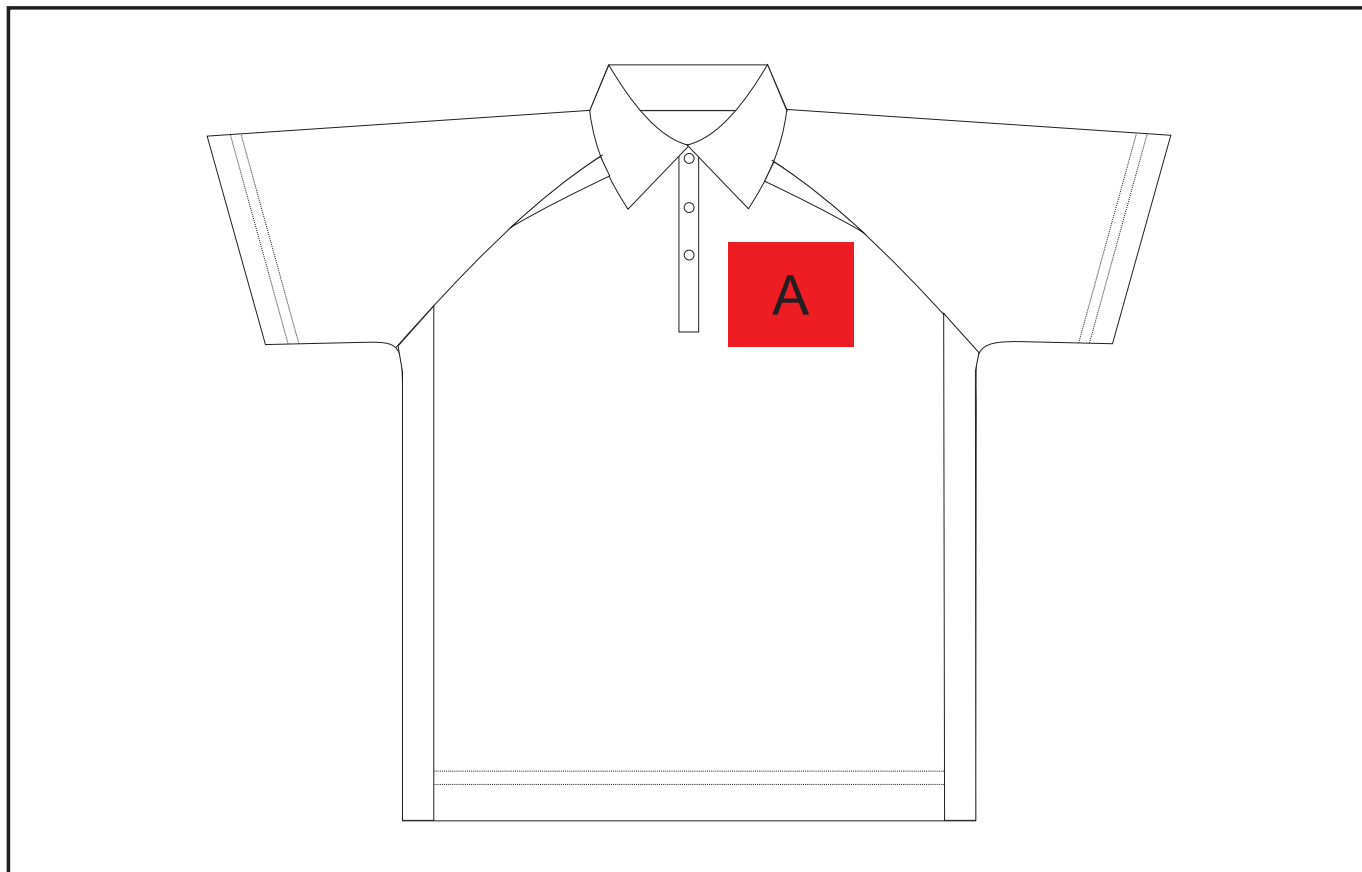

BIZ-3610

Splice Golf Shirt - Mens

Need to know:

Branding Qty: Min:1, Max:100

- NO Laser on BLW; L; N; W garments and piping.
- Laser can be branded over zips and seams

Branding Options:

Position A

1. Laser Engrave (LG) - Tone on tone
Size: 120mm wide x 100mm high