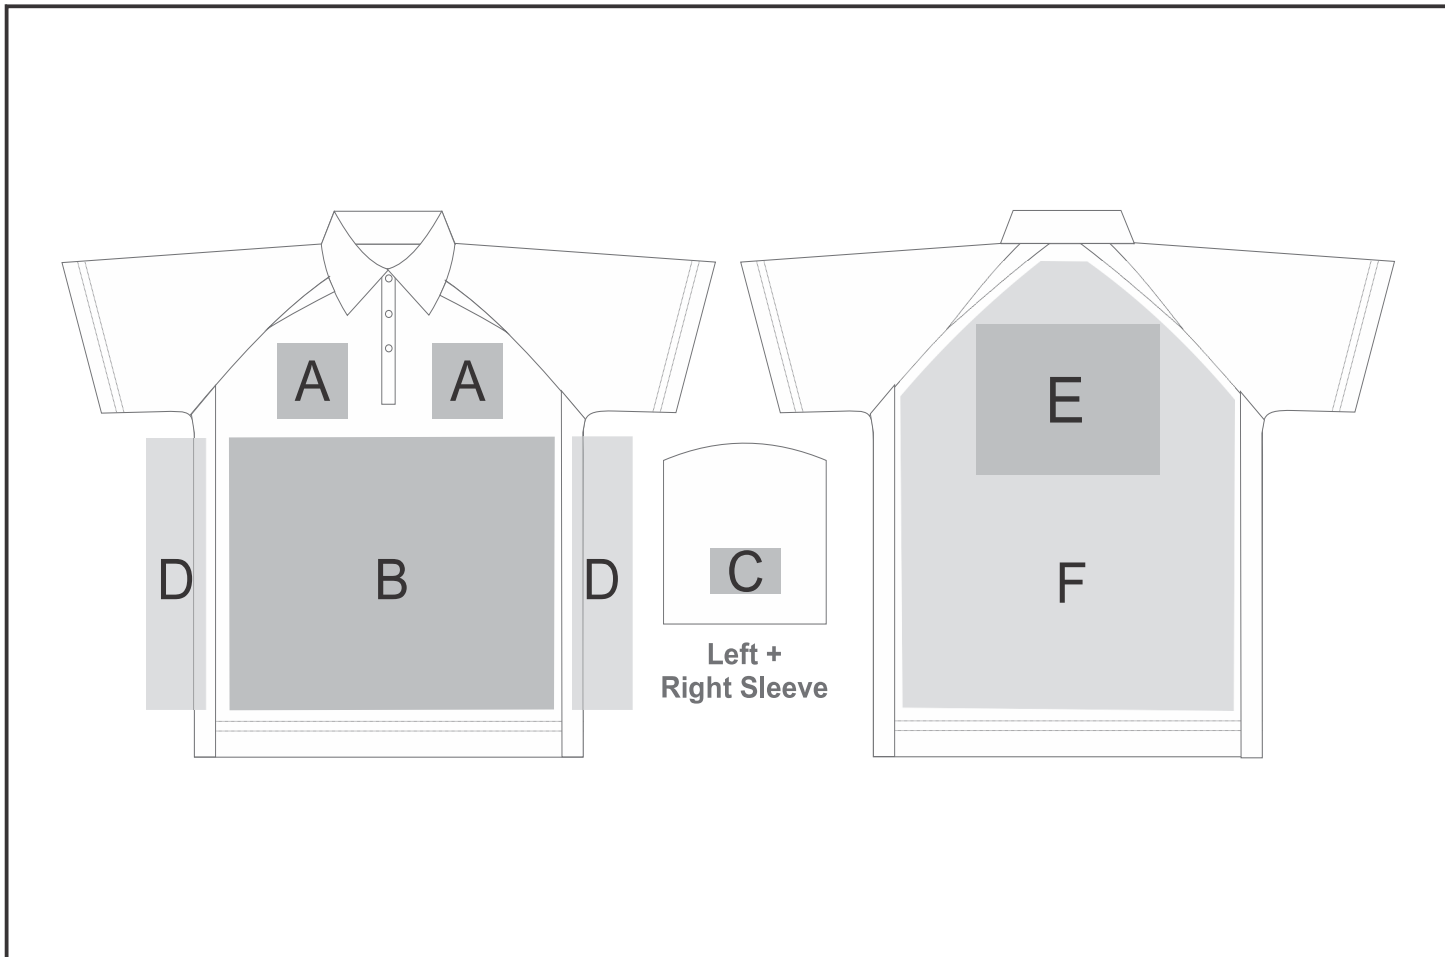

BIZ-3611

Kids Splice Golf Shirt

Need to know:

Branding Options:

Position	Branding Method (Branding Code)	No. of Colours	Dimension
A	Embroidery (EM-CLOTHING)	N/A	70mm wide x 70mm high
A	Screen Print (SA)	6 Colours	70mm wide x 50mm high
A	Sublimation (SUB-C)	Full Colour	70mm wide x 50mm high
A	Laser Engraving (LG)	N/A	100mm wide x 80mm high
A	Digital Transfer Clothing A6 (DTC-A6)	Full Colour	70mm wide x 70mm high
A	Debossing Clothing (BOS-C)	N/A	70mm wide x 50mm high

B	Laser Engraving (LG)	N/A	297mm wide x 210mm high

C	Embroidery (EM-CLOTHING)	N/A	50mm wide x 50mm high
C	Screen Print (SA)	6 Colours	50mm wide x 30mm high