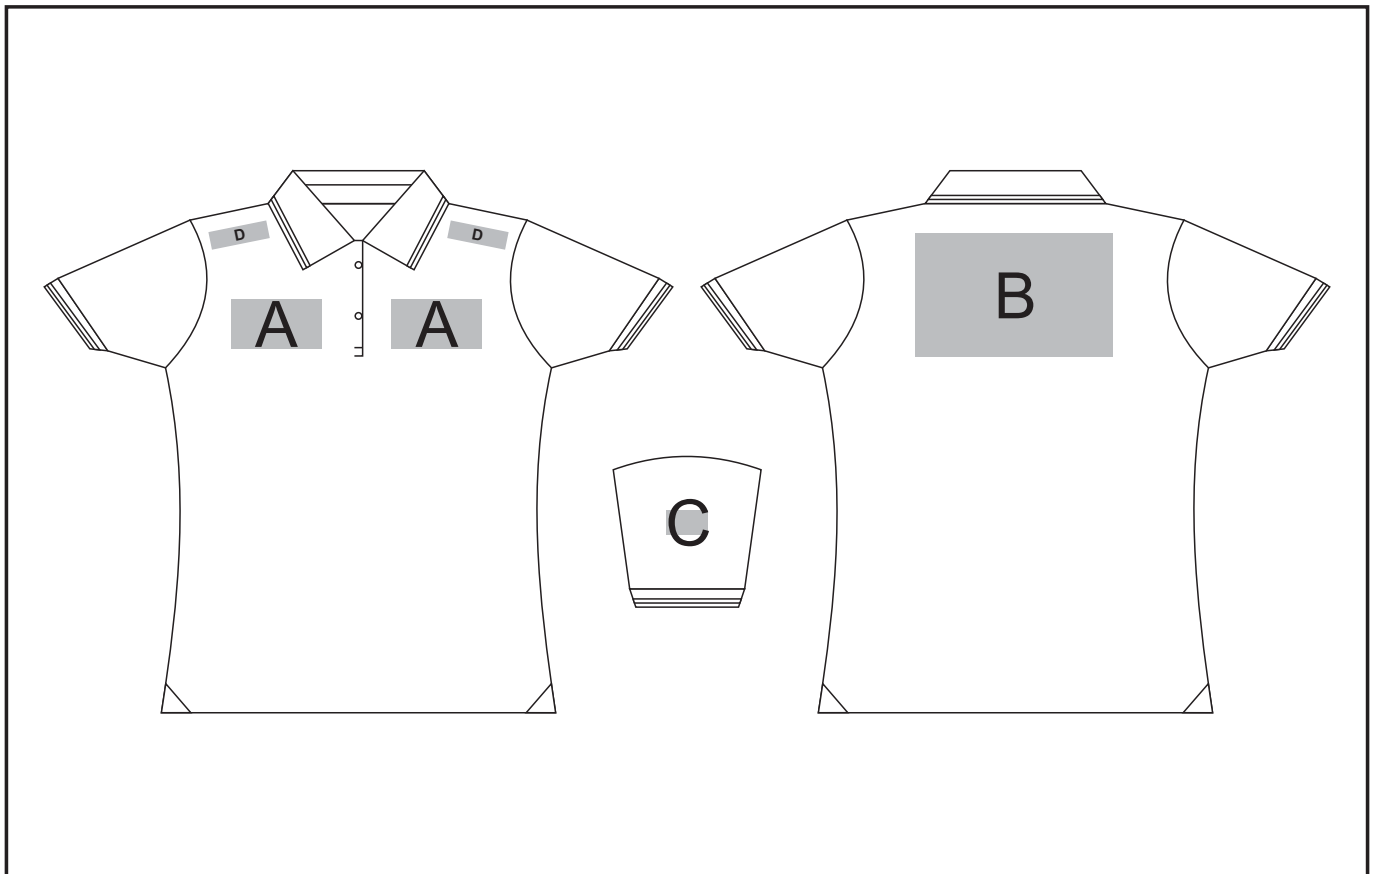

BIZ-4851

Jet Golf Shirt Ladies

Need to know:

- Includes 1-Position Embroidery **OR** 1-Position Digital Transfer (setup fee applies)
- **EMB/DTC inclusive parameters:** Left/Right Chest = 100mm x 100mm **OR** Back = 8000mm²
- Please note Pos D will be branded +/- 20mm from the top seam

Branding Options:

Position A

1. Embroidery (EMB) - 9 colours
Size: 100mm diameter
2. Screen Print (SC) - 6 colours
Size: 100mm wide x 60mm high
3. Digital Transfer Clothing (DTC) - Full colour
Size: 100mm wide x 100mm high

1. Embroidery (EMB) - 9 colours
Size: 200mm wide x 150mm high
2. Screen Print (SC) - 6 colours
Size: 240mm wide x 150mm high
3. Digital Transfer Clothing (DTC) - Full colour
Size: 210mm wide x 148mm high

Position D

1. Digital Transfer Clothing (DTC) - Full Colour
Size: 70mm wide x 20mm high