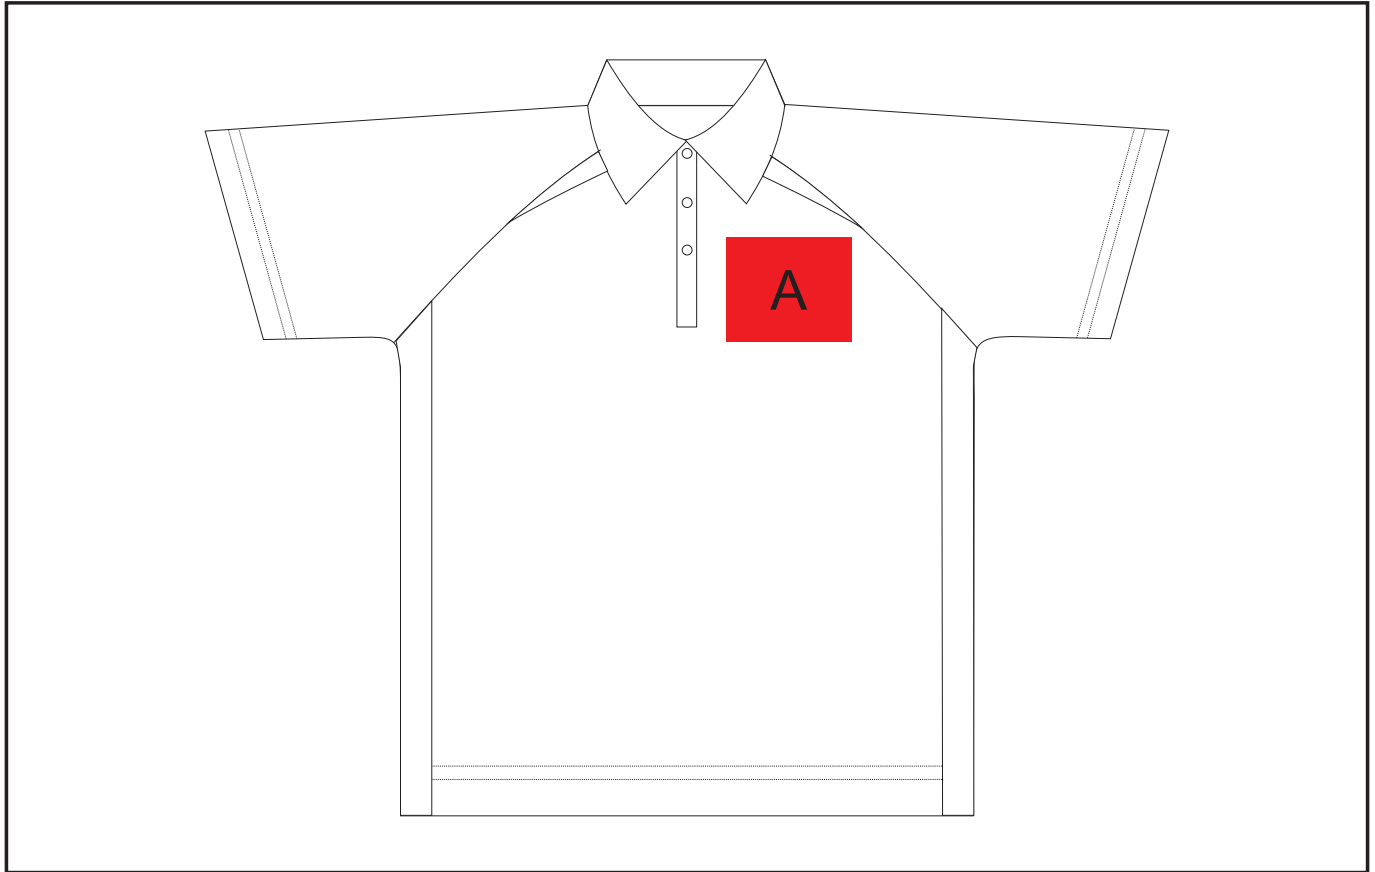

BIZ-4856

Splice Golf Shirt - Ladies

Need to know:

Branding Qty: Min:1, Max:100

- NO Laser on BLW; L; N; W garments and piping.
- Laser can be branded over zips and seams

Branding Options:

Position A

1. Laser Engrave (LG) - Tone on tone
Size: 120mm wide x 100mm high