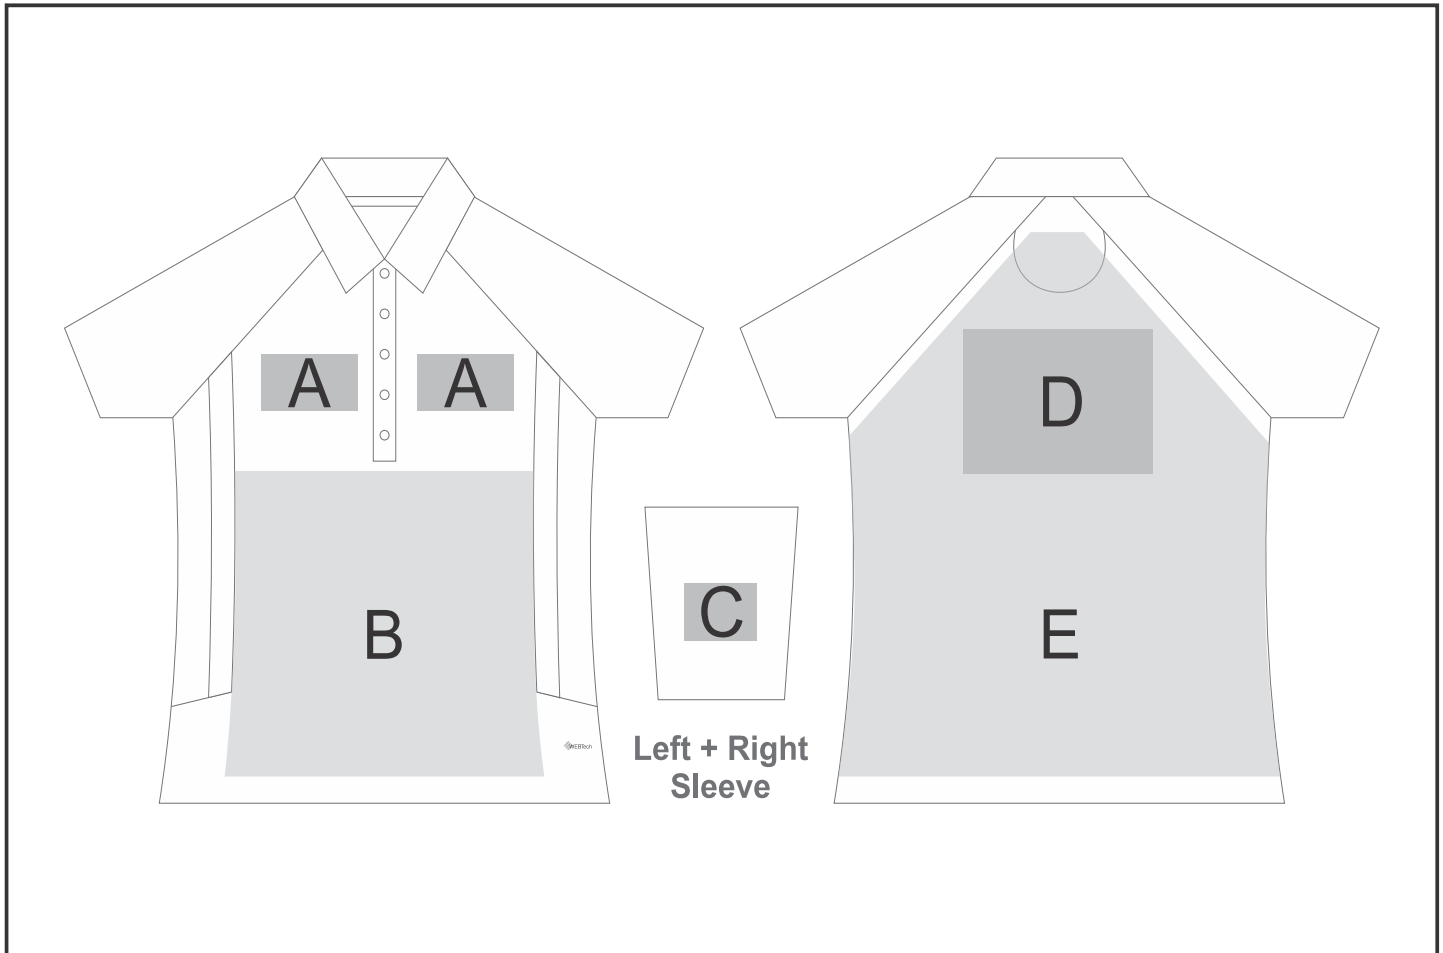

ELE-4005

Ladies Mitica Golf Shirt

Need to know:

Branding Options:

Position	Branding Method (Branding Code)	No. of Colours	Dimension
A	Embroidery (EM-CLOTHING)	N/A	100mm wide x 100mm high
A	Screen Print (SC)	6 Colours	100mm wide x 60mm high
A	Debossing (BOS-1)	N/A	100mm wide x 60mm high
A	Laser Engraving (LG)	N/A	100mm wide x 80mm high
A	Digital Transfer Clothing A5 (DTC-A5)	Full Colour	100mm wide x 100mm high
B	Laser Engraving (LG)	N/A	297mm wide x 210mm high
C	Embroidery (EM-CLOTHING)	N/A	50mm wide x 50mm high
C	Screen Print (SC)	6 Colours	60mm wide x 60mm high
C	Debossing (BOS-1)	N/A	50mm wide x 30mm high

C	Laser Engraving (LG)	N/A	100mm wide x 60mm high
C	Digital Transfer Clothing A5 (DTC-A5)	Full Colour	50mm wide x 50mm high
D	Embroidery (EM-CLOTHING)	N/A	200mm wide x 150mm high
D	Screen Print (SC)	6 Colours	210mm wide x 150mm high
D	Debossing (BOS-1)	N/A	150mm wide x 60mm high
D	Digital Transfer T-shirts A4 (DTC-T3)	Full Colour	210mm wide x 148mm high