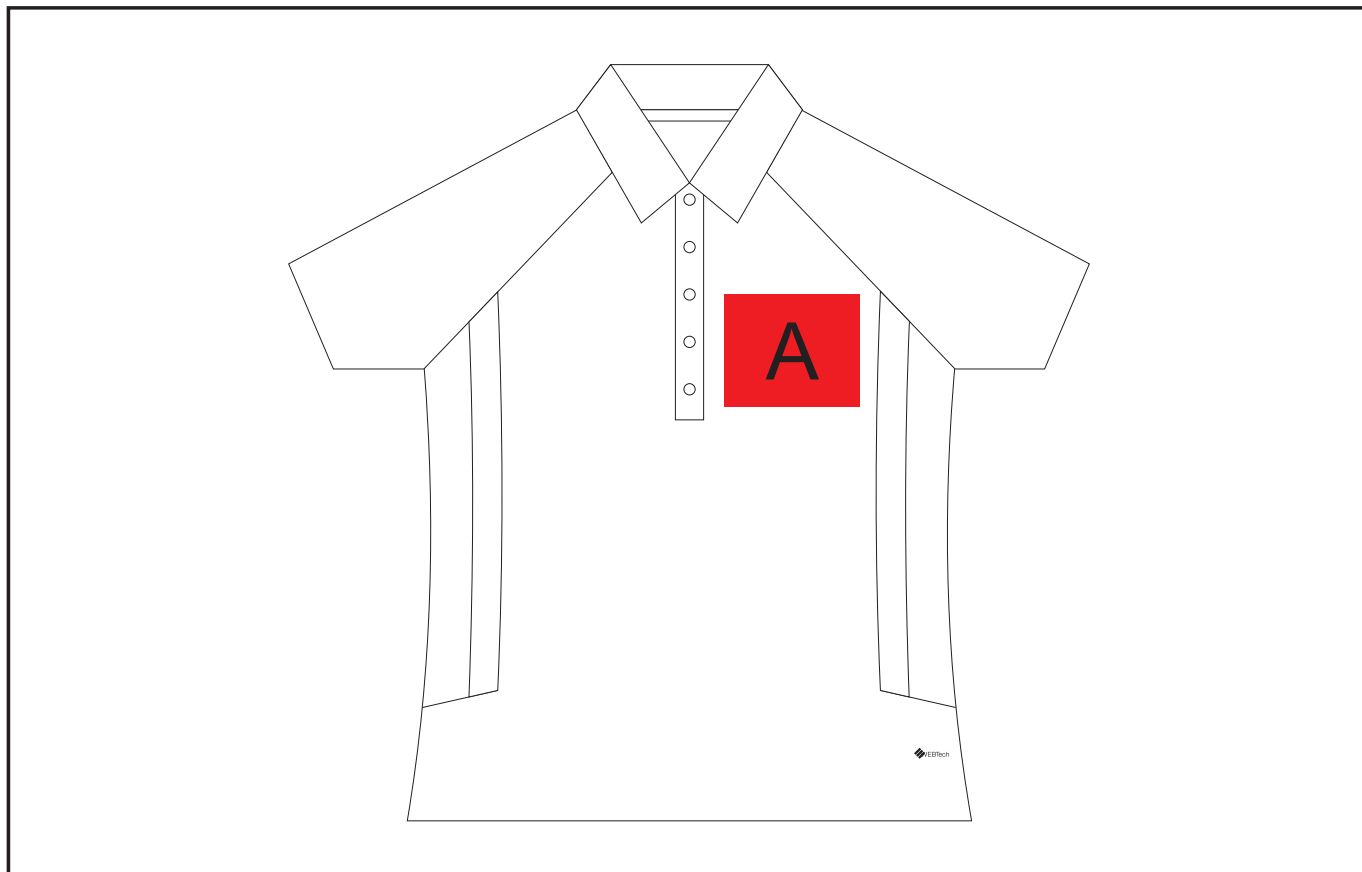

ELE-4005

Mitica Golf Shirt - Ladies

Need to know:

Branding Qty: Min:1, Max:100

- No Laser on BL; N; W garments and piping
- Laser can be branded over zips and seams.

Branding Options:

Position A

1. Laser Engrave (LG) - Tone on tone
Size: 120mm wide x 100mm high