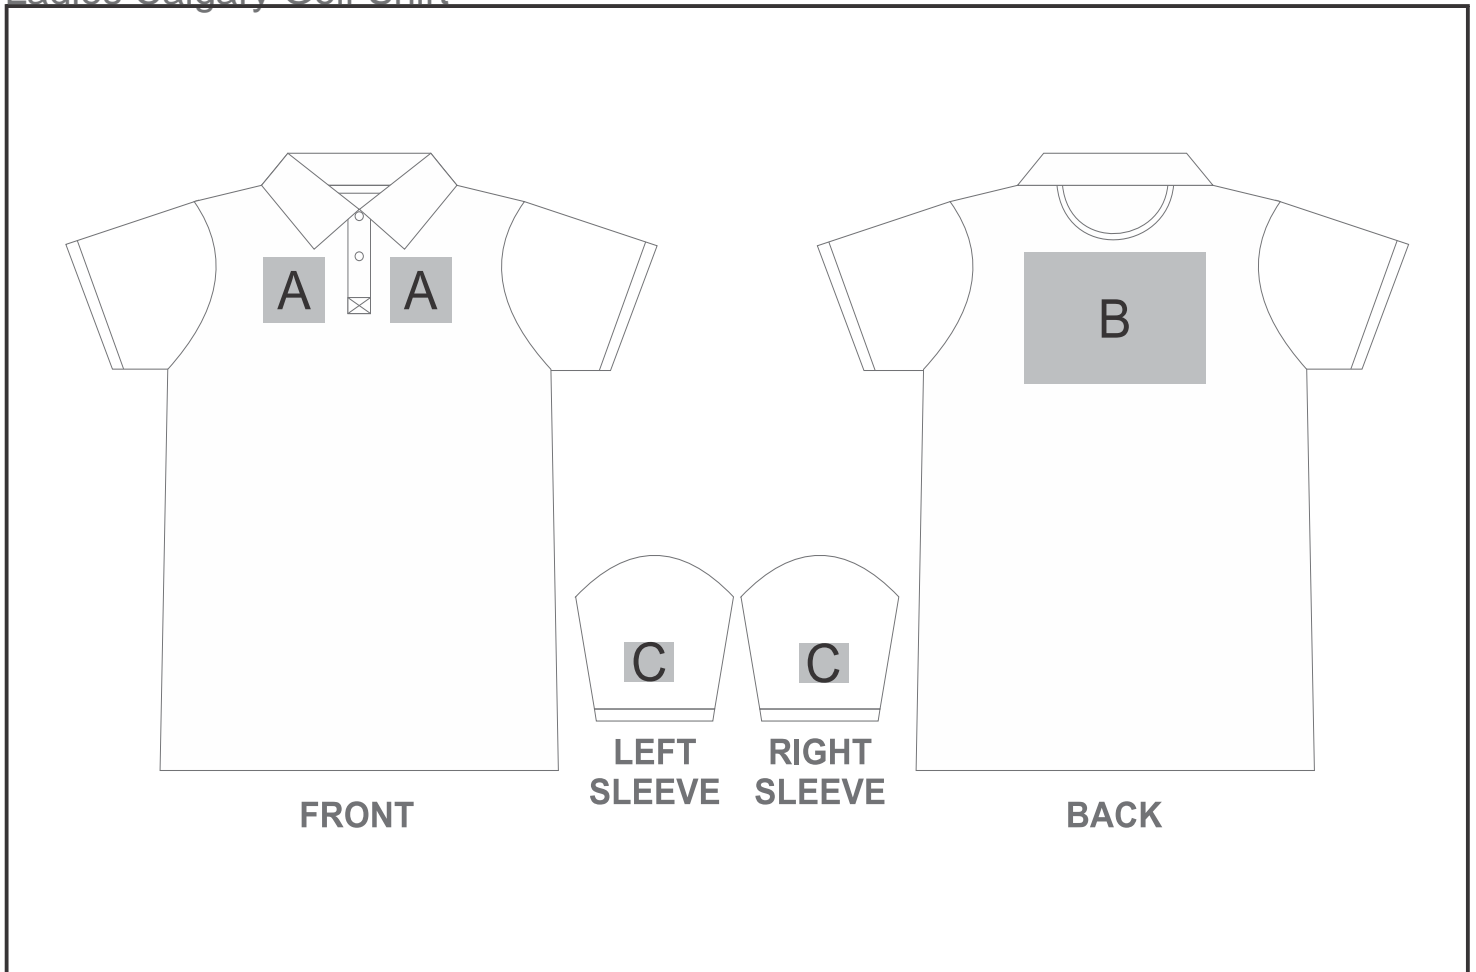

ELE-5617

Ladies Calgary Golf Shirt

Need to know:

- **EMB/DTC inclusive parameters:** Left/Right Chest = 100mm x 100mm OR Back = 8000mm

Branding Options:

Position	Branding Method (Branding Code)	No. of Colours	Dimension
A	Embroidery (EM-CLOTHING)	N/A	100mm wide x 100mm high
A	Screen Print (SB)	6 Colours	100mm wide x 60mm high
A	Digital Transfer Clothing A6 (DTC-A6)	Full Colour	100mm wide x 100mm high

B	Embroidery (EM-CLOTHING)	N/A	200mm wide x 200mm high
B	Screen Print (SB)	6 Colours	260mm wide x 200mm high
B	Digital Transfer Clothing A6 (DTC-A6)	Full Colour	148mm wide x 105mm high
B	Digital Transfer Clothing A6 (DTC-A6)	Full Colour	210mm wide x 148mm high

C	Embroidery (EM-CLOTHING)	Full Colour	50mm wide x 50mm high
C	Screen Print (SB)	6 Colours	60mm wide x 60mm high
C	Digital Transfer Clothing A6 (DTC-A6)	Full Colour	50mm wide x 50mm high