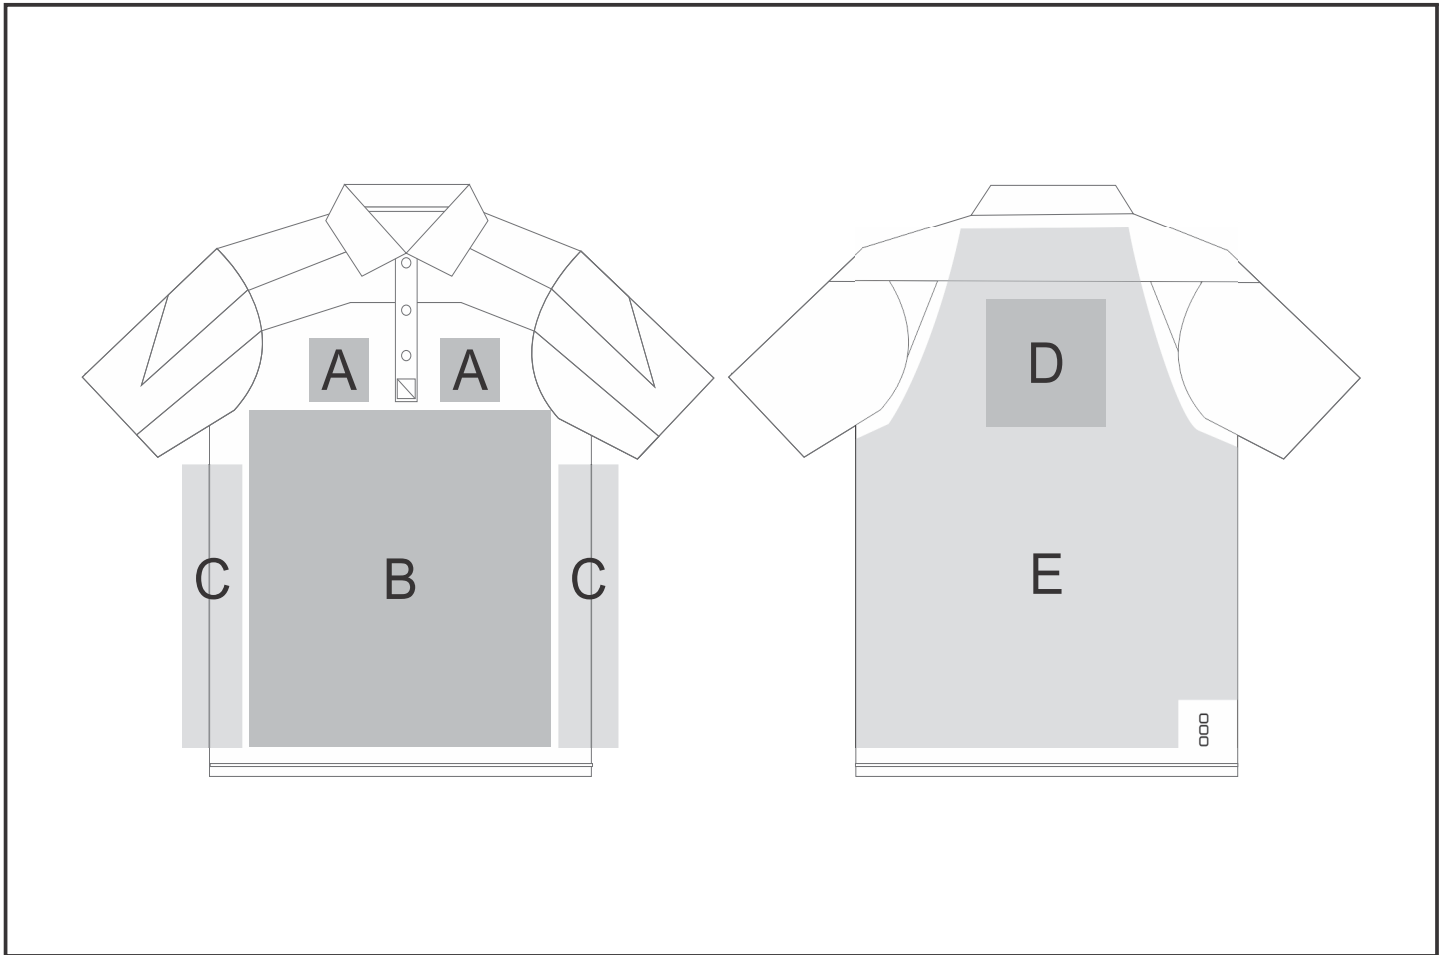

ELE-7301

Ladies Vesta Golf Shirt

Need to know:

- No Laser on BL; N; W garments and piping
- Laser can be branded over zips and seams
- No Branding on the Sleeves
- Cannot guarantee a 100% straight branding on any clothing item with check or stripe detail

Branding Options:

Position	Branding Method (Branding Code)	No. of Colours	Dimension
A	Embroidery (EM-CLOTHING)	N/A	100mm wide x 100mm high
A	Debossing (BOS-1)	N/A	100mm wide x 60mm high
A	Laser Engraving (LG)	N/A	100mm wide x 80mm high
A	Digital Transfer Clothing A6 (DTC-A6)	Full Colour	100mm wide x 100mm high

B	Laser Engraving (LG)	N/A	297mm wide x 210mm high
---	----------------------	-----	-------------------------

C	Laser Engraving (LG)	N/A	100mm wide x 297mm high
---	----------------------	-----	-------------------------

D	Embroidery (EM-CLOTHING)	N/A	200mm wide x 200mm high
D	Digital Transfer Clothing A6 (DTC-A6)	Full Colour	105mm wide x 148mm high
D	Digital Transfer Clothing A5 (DTC-A5)	Full Colour	210mm wide x 148mm high
E	Laser Engraving (LG)	N/A	297mm wide x 210mm high