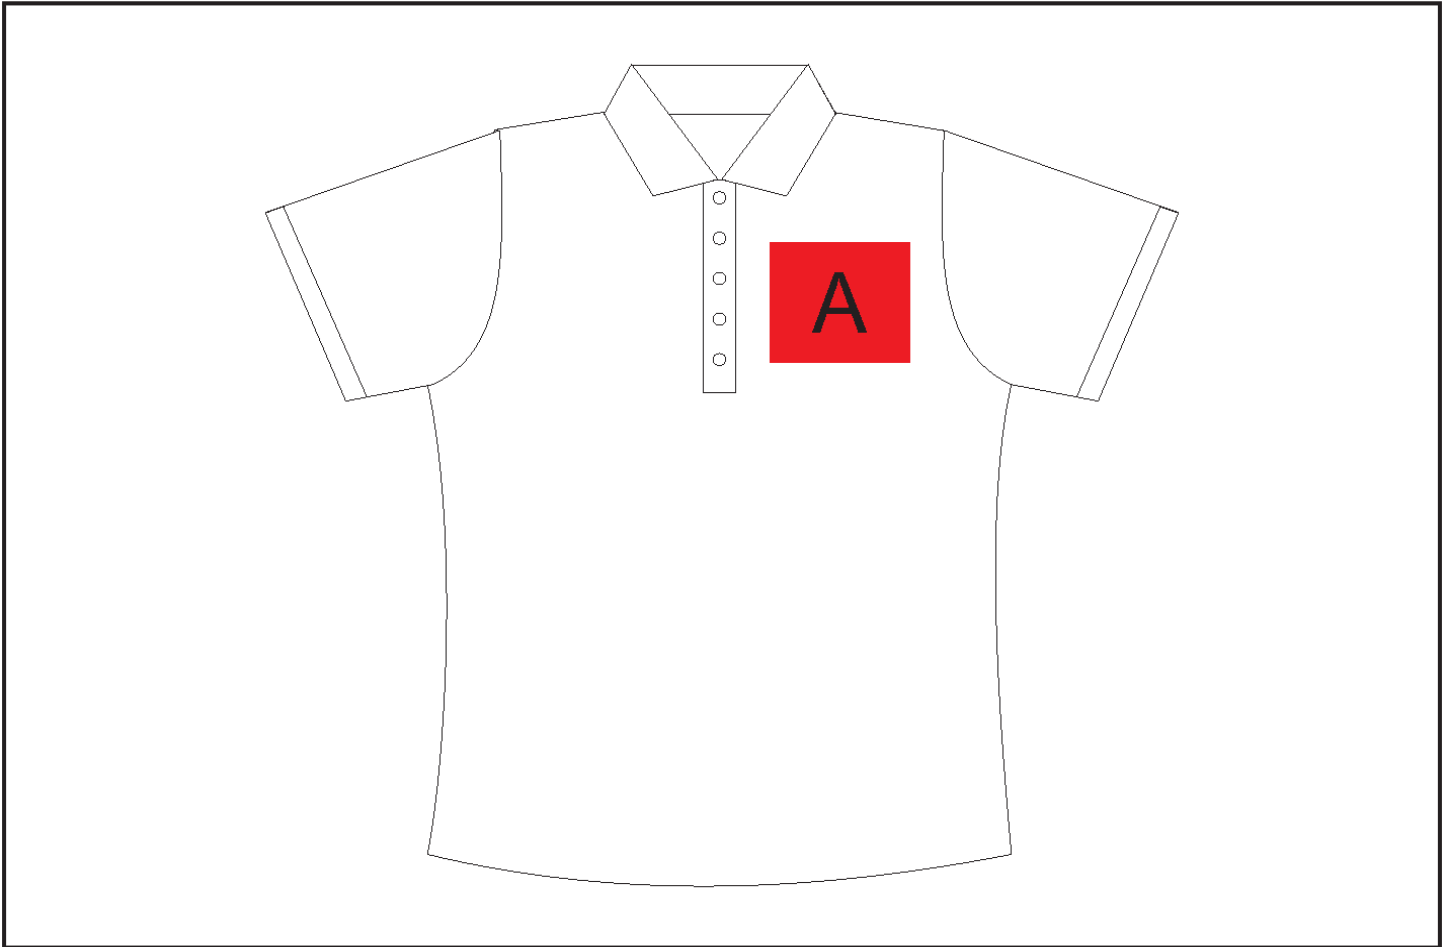

# ELE-7303

Ladies Edge Golf Shirt

## Branding Options:

Position	Branding Method (Branding Code)	No. of Colours	Dimension
A	LaserEngraving (LG)	N/A	120mm wide x 100mm high