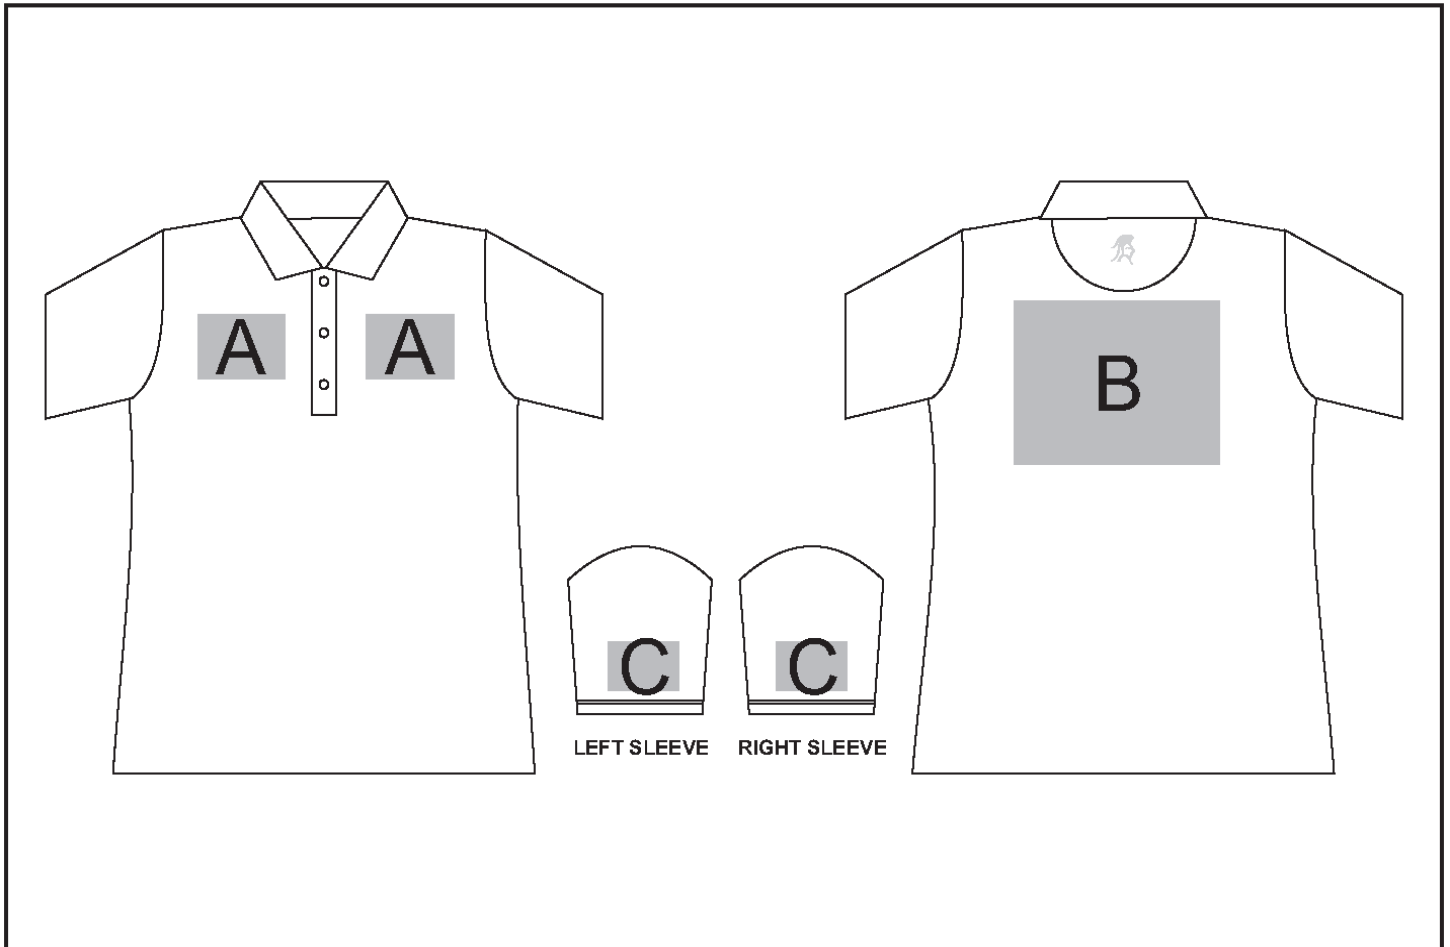

GP-3505

Ladies Westlake Golf Shirt

Need to know:

Branding Options:

| Position | Branding Method (Branding Code) | No. of Colours | Dimension |
|----------|---------------------------------------|----------------|---------------------------|
| A | Embroidery (EM-CLOTHING) | | 100mm wide x 100mm high |
| A | Digital Transfer Clothing A6 (DTC-A6) | Full Colour | 100mm wide x 100mm high |
| A | Debossing (BOS-1) | | 100mm wide x 59,99mm high |
| B | Debossing (BOS-1) | | 150mm wide x 60mm high |
| B | Digital Transfer Clothing A5 (DTC-A5) | Full Colour | 200mm wide x 200mm high |
| C | Digital Transfer Clothing A6 (DTC-A6) | Full Colour | 50mm wide x 50mm high |
| C | Debossing (BOS-1) | | 50mm wide x 30mm high |