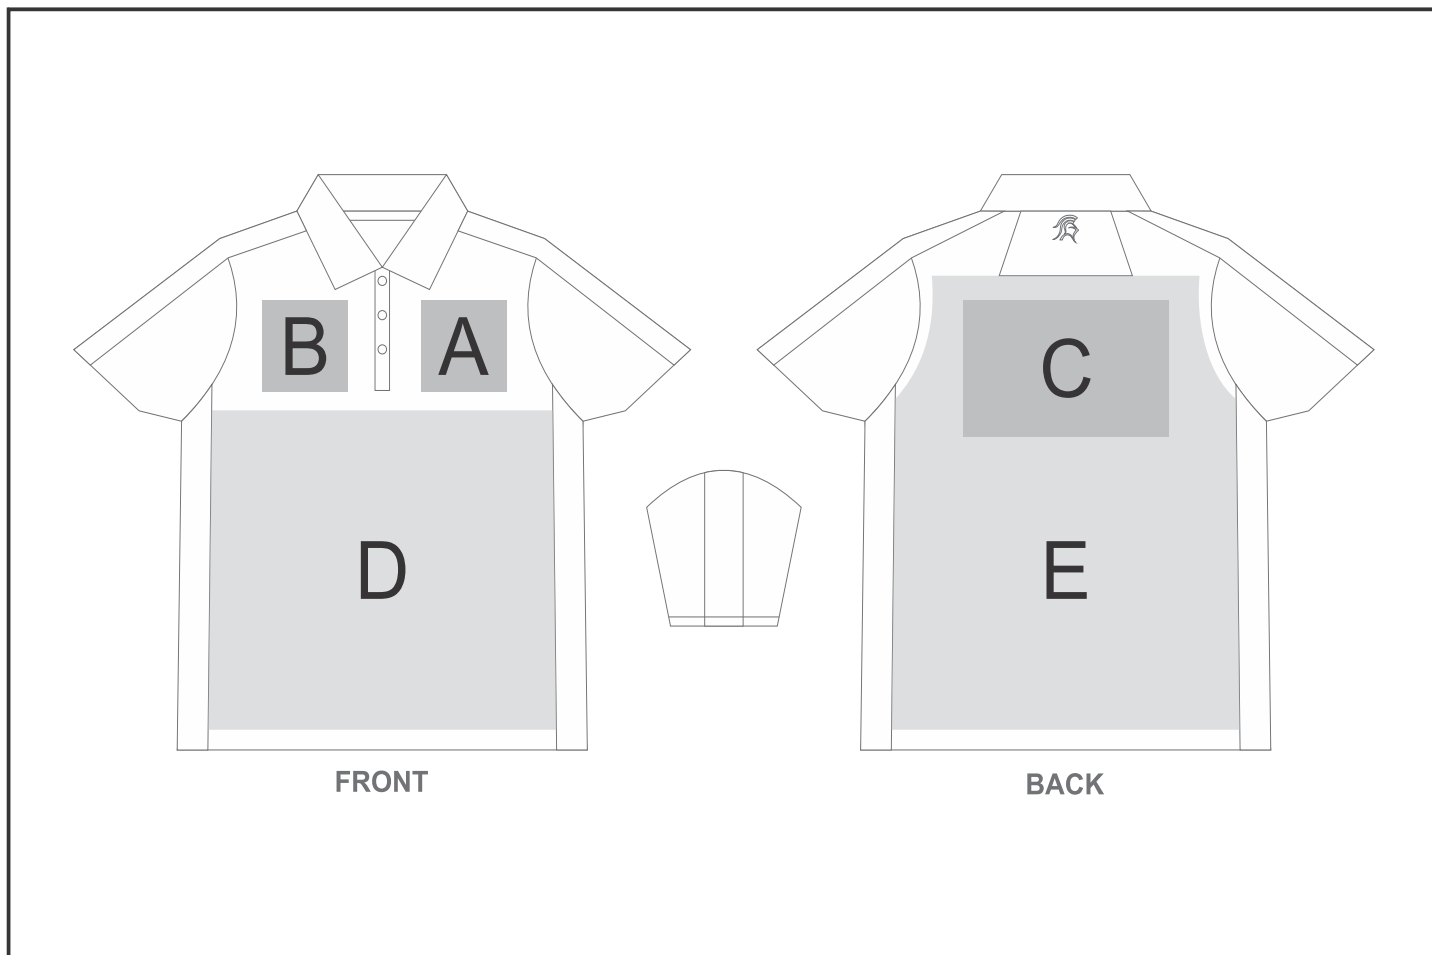

## Need to know:

Includes 1-Position Deboss OR 1-Position Embroidery OR 1-Position Engraving OR 1-Position Digital Transfer (setup fee applies)

- **EMB/DTC inclusive parameters:** Left/Right Chest or Back = 100mm x 100mm
- No Laser on BL; R; N; W garments and piping
- Laser can be branded over zips and seams
- No Branding on the Sleeves for EMB and BOS
- Cannot guarantee a 100% straight branding on any clothing item with check or stripe detail

## Branding Options:

Position	Branding Method (Branding Code)	No. of Colours	Dimension
A	Embroidery (EM-CLOTHING)	N/A	100mm wide x 100mm high
A	Debossing Clothing (BOS-C)	N/A	100mm wide x 60mm high
A	Laser Engraving (LG)	N/A	100mm wide x 80mm high
A	Digital Transfer Clothing A6 (DTC-A6)	Full Colour	100mm wide x 100mm high

A	Silicone (STP-A)	N/A	30mm wide x 30mm high
A	Silicone (STP-B)	N/A	50mm wide x 50mm high
A	Silicone (STP-C)	N/A	80mm wide x 80mm high
A	Silicone (STP-D)	N/A	100mm wide x 40mm high

B	Embroidery (EM-CLOTHING)	N/A	100mm wide x 100mm high
B	Debossing (BOS-1)	N/A	100mm wide x 60mm high
B	Debossing Clothing (BOS-C)	N/A	100mm wide x 60mm high
B	Laser Engraving (LG)	N/A	100mm wide x 80mm high
B	Digital Transfer Clothing A6 (DTC-A6)	Full Colour	100mm wide x 100mm high
B	Silicone (STP-A)	N/A	30mm wide x 30mm high
B	Silicone (STP-B)	N/A	50mm wide x 50mm high
B	Silicone (STP-C)	N/A	80mm wide x 80mm high
B	Silicone (STP-D)	N/A	100mm wide x 40mm high

C	Embroidery (EM-CLOTHING)	N/A	200mm wide x 150mm high
C	Debossing Clothing (BOS-C)	N/A	150mm wide x 60mm high
C	Digital Transfer Clothing A6 (DTC-A6)	Full Colour	105mm wide x 148mm high
C	Digital Transfer Clothing A5 (DTC-A5)	Full Colour	210mm wide x 148mm high
C	Silicone (STP-A)	N/A	30mm wide x 30mm high
C	Silicone (STP-B)	N/A	50mm wide x 50mm high
C	Silicone (STP-C)	N/A	80mm wide x 80mm high
C	Silicone (STP-D)	N/A	120mm wide x 40mm high