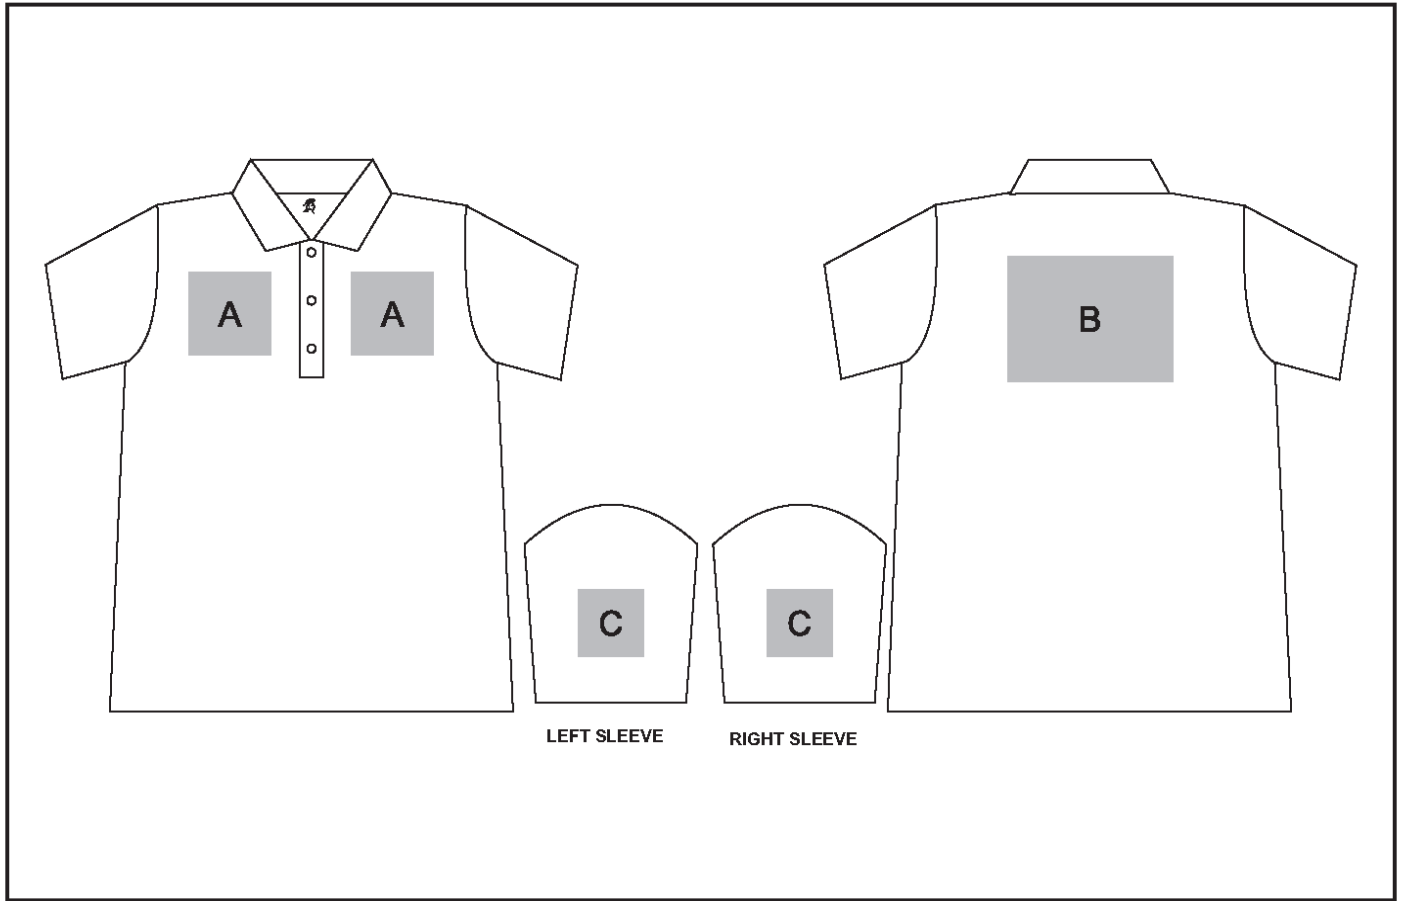

GP-7455

Ladies Astoria Golf Shirt

Need to know:

Branding Options:

Position	Branding Method (Branding Code)	No. of Colours	Dimension
A	Embroidery (EM-CLOTHING)		100mm wide x 100mm high
A	Digital Transfer Clothing A6 (DTC-A6)	Full Colour	100mm wide x 100mm high
B	Embroidery (EM-CLOTHING)		200mm wide x 150mm high
B	Digital Transfer Clothing A6 (DTC-A6)	Full Colour	105mm wide x 148mm high
B	Digital Transfer Clothing A5 (DTC-A5)	Full Colour	210mm wide x 148mm high
C	Embroidery (EM-CLOTHING)		80mm wide x 80mm high
C	Digital Transfer Clothing A6 (DTC-A6)	Full Colour	80mm wide x 80mm high