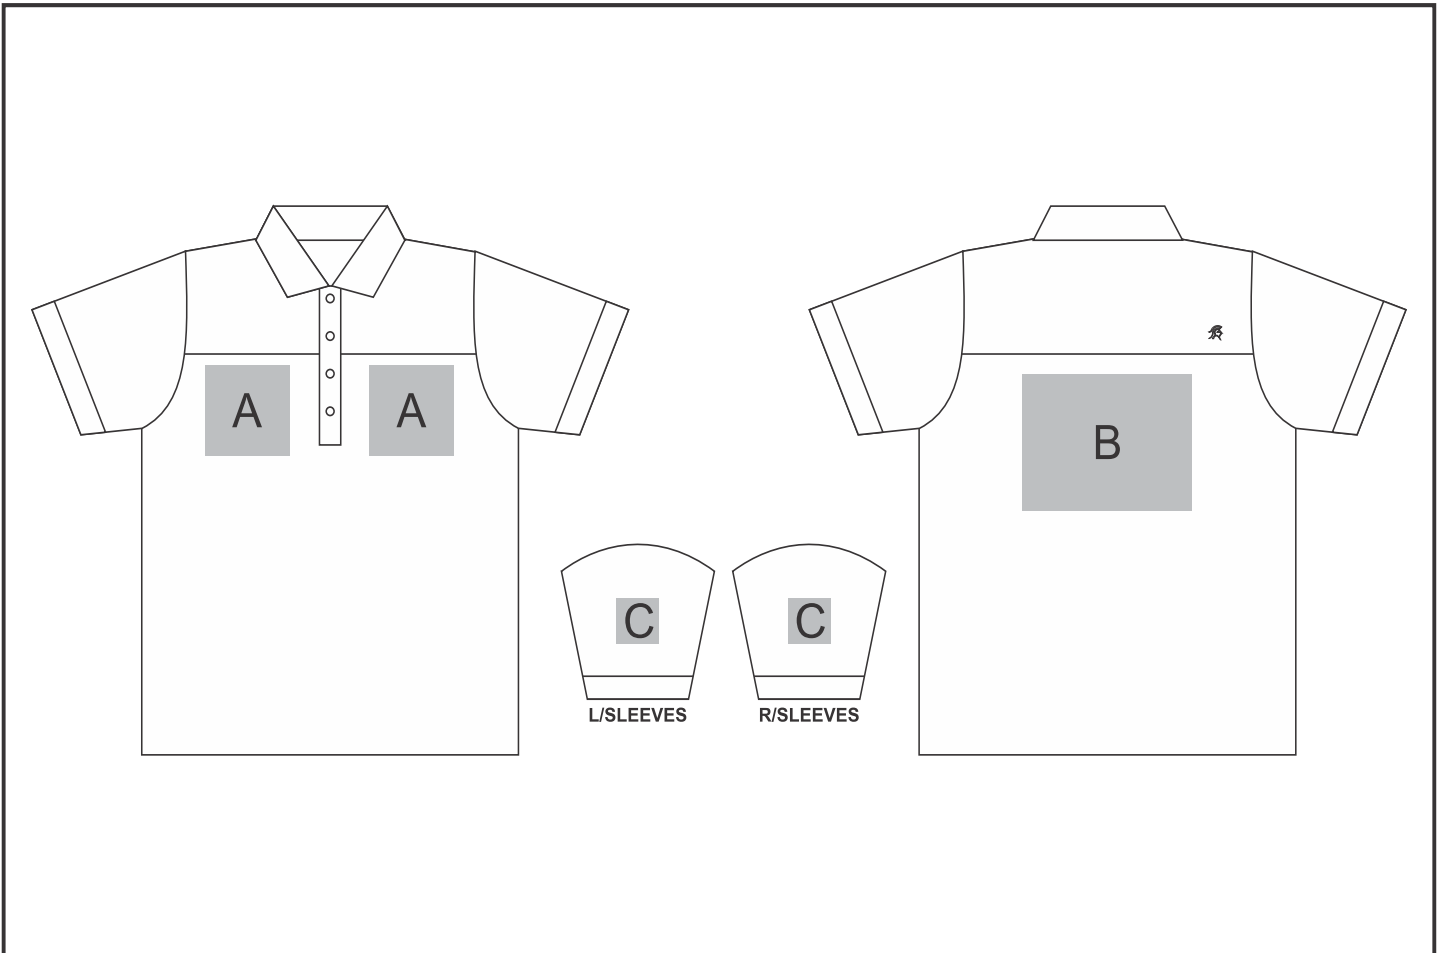

GP-7457

Ladies Baytree Golf Shirt

Need to know:

Branding Options:

Position	Branding Method (Branding Code)	No. of Colours	Dimension
A	Embroidery (EM-CLOTHING)	N/A	100mm wide x 100mm high
A	Digital Transfer Clothing A6 (DTC-A6)	Full Colour	100mm wide x 100mm high
B	Embroidery (EM-CLOTHING)	N/A	200mm wide x 150mm high
B	Digital Transfer Clothing A6 (DTC-A6)	Full Colour	105mm wide x 148mm high
B	Digital Transfer Clothing A5 (DTC-A5)	Full Colour	210mm wide x 148mm high
C	Embroidery (EM-CLOTHING)	N/A	50mm wide x 50mm high
C	Digital Transfer Clothing A6 (DTC-A6)	Full Colour	50mm wide x 50mm high