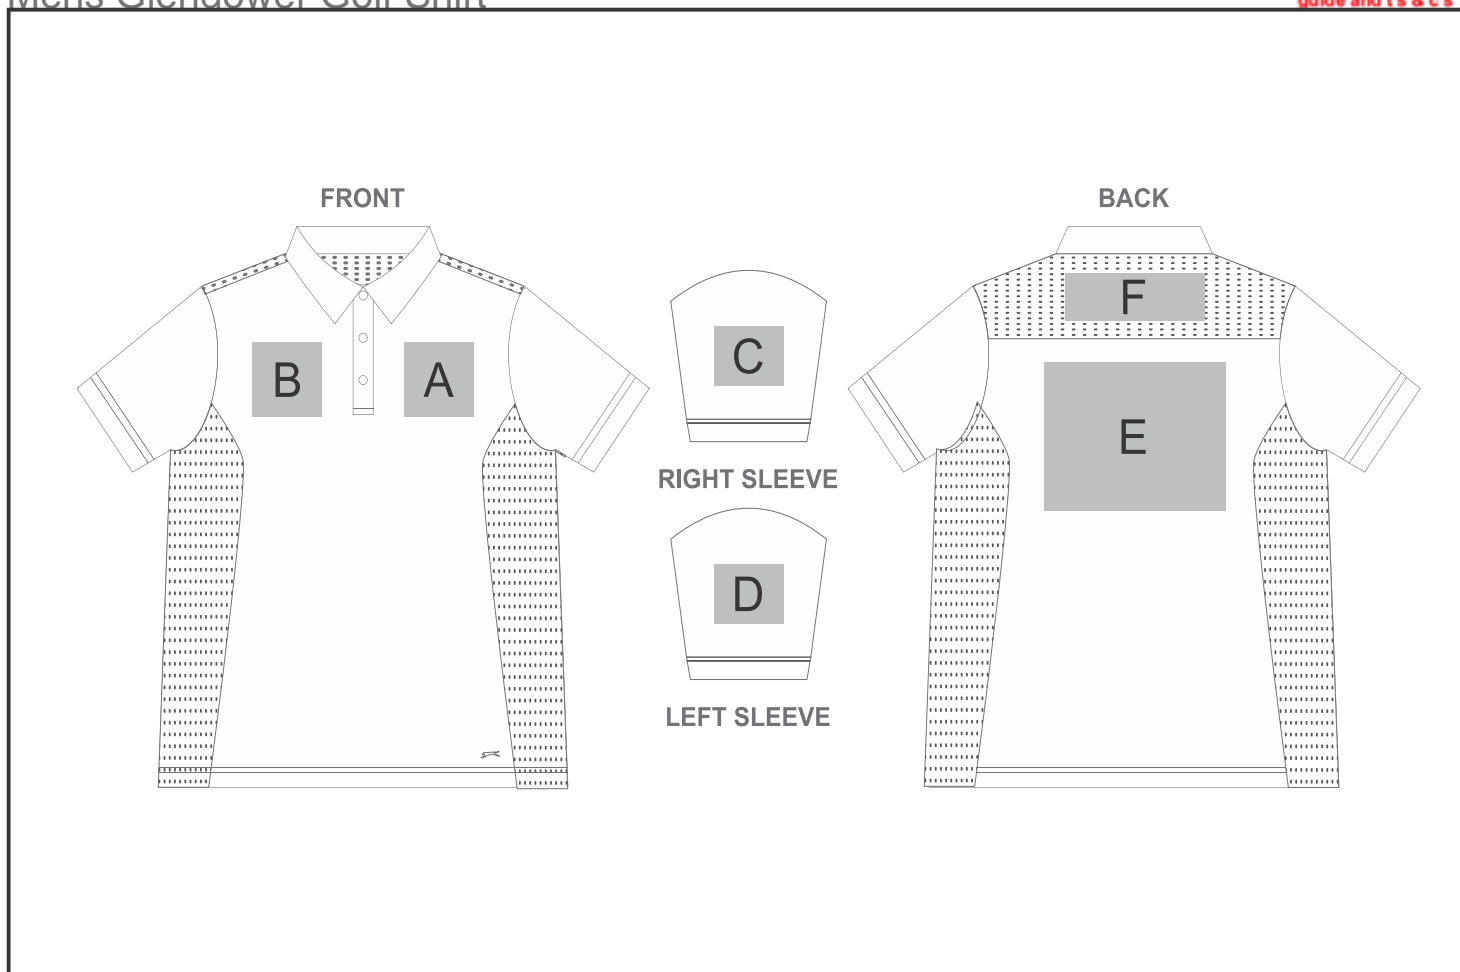

SLAZ-11400

Mens Glendower Golf Shirt

Also available in

 Check Logo24
 guide and t's & c's

Need to know:

- Includes 1-Position Embroidery OR 1-Position Digital Transfer OR 1-Position Deboss OR 1-Position Laser Engraving (setup fee applies)

- No Laser offered on BLR, N & W Golfers

- **DTC/EMB inclusive Parameters:** Left/Right Chest or Back = 100mm x 100mm

Branding Options:

Position	Branding Method (Branding Code)	No. of Colours	Dimension
A	Embroidery (EM-CLOTHING)	N/A	100mm wide x 100mm high
A	Screen Print (SA)	6 Colours	100mm wide x 80mm high
A	Laser Engraving (LG)	N/A	100mm wide x 80mm high
A	Debossing Clothing (BOS-C)	N/A	100mm wide x 60mm high
A	Digital Transfer Clothing A6 (DTC-A6)	Full Colour	100mm wide x 100mm high
A	Silicone (STP-A)	N/A	30mm wide x 30mm high

A	Silicone (STP-B)	N/A	50mm wide x 50mm high
A	Silicone (STP-C)	N/A	80mm wide x 80mm high
A	Silicone (STP-D)	N/A	100mm wide x 40mm high

B	Embroidery (EM-CLOTHING)	N/A	100mm wide x 100mm high
B	Screen Print (SA)	6 Colours	100mm wide x 80mm high
B	Laser Engraving (LG)	N/A	100mm wide x 80mm high
B	Debossing Clothing (BOS-C)	N/A	100mm wide x 60mm high
B	Digital Transfer Clothing A6 (DTC-A6)	Full Colour	100mm wide x 100mm high
B	Silicone (STP-A)	N/A	30mm wide x 30mm high
B	Silicone (STP-B)	N/A	50mm wide x 50mm high
B	Silicone (STP-C)	N/A	80mm wide x 80mm high
B	Silicone (STP-D)	N/A	100mm wide x 40mm high

C	Embroidery (EM-CLOTHING)	N/A	80mm wide x 60mm high
C	Screen Print (SA)	6 Colours	60mm wide x 60mm high
C	Laser Engraving (LG)	N/A	100mm wide x 60mm high
C	Debossing Clothing (BOS-C)	N/A	90mm wide x 60mm high
C	Digital Transfer Clothing A6 (DTC-A6)	Full Colour	80mm wide x 80mm high
C	Silicone (STP-A)	N/A	30mm wide x 30mm high
C	Silicone (STP-B)	N/A	50mm wide x 50mm high
C	Silicone (STP-C)	N/A	80mm wide x 80mm high