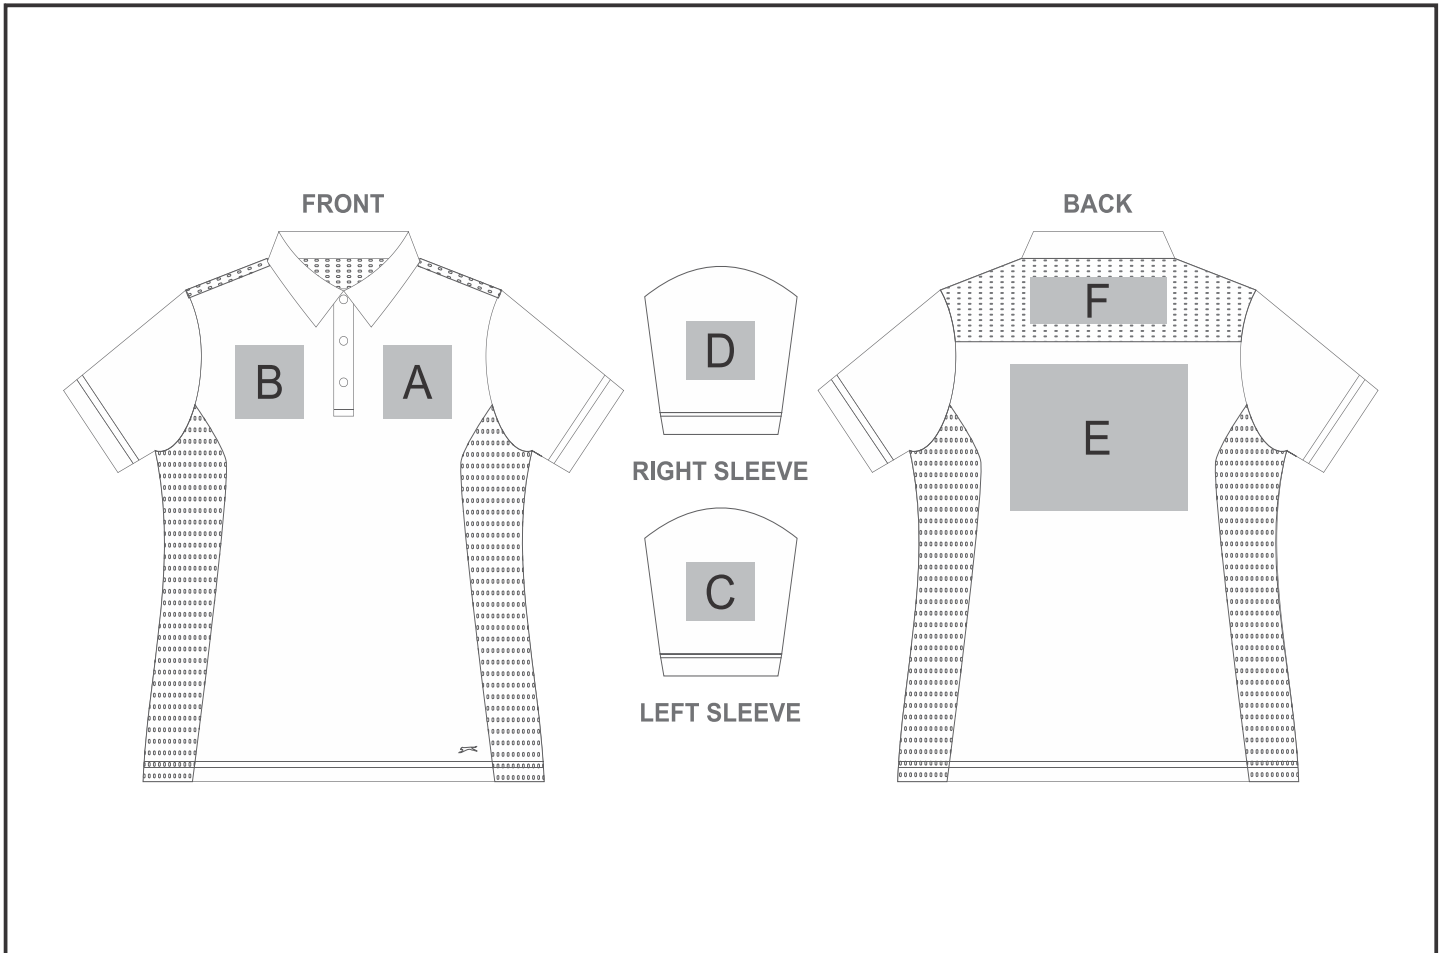

SLAZ-11401

Ladies Glendower Golf Shirt

Also available in

Check Logo24
guide and t's & c's

Need to know:

Includes 1-Position Embroidery OR 1-Position Digital Transfer OR 1-Position Deboss OR 1-Position Laser Engraving (setup fee applies)

- No Laser offered on BLR, N & W Golfers
- **DTC/EMB inclusive Parameters:** Left/Right Chest or Back = 100mm x 100mm

Branding Options:

Position	Branding Method (Branding Code)	No. of Colours	Dimension
A	Embroidery (EM-CLOTHING)	N/A	100mm wide x 100mm high
A	Screen Print (SA)	6 Colours	100mm wide x 80mm high
A	Laser Engraving (LG)	N/A	100mm wide x 80mm high
A	Debossing Clothing (BOS-C)	N/A	100mm wide x 50mm high
A	Digital Transfer Clothing A6 (DTC-A6)	Full Colour	100mm wide x 100mm high
A	Silicone (STP-A)	N/A	30mm wide x 30mm high

A	Silicone (STP-B)	N/A	50mm wide x 50mm high
A	Silicone (STP-C)	N/A	80mm wide x 80mm high
A	Silicone (STP-D)	N/A	100mm wide x 40mm high

B	Embroidery (EM-CLOTHING)	N/A	100mm wide x 100mm high
B	Screen Print (SA)	6 Colours	100mm wide x 80mm high
B	Laser Engraving (LG)	N/A	100mm wide x 80mm high
B	Debossing Clothing (BOS-C)	N/A	100mm wide x 60mm high
B	Digital Transfer Clothing A6 (DTC-A6)	Full Colour	100mm wide x 100mm high
B	Silicone (STP-A)	N/A	30mm wide x 30mm high
B	Silicone (STP-B)	N/A	50mm wide x 50mm high
B	Silicone (STP-C)	N/A	80mm wide x 80mm high
B	Silicone (STP-D)	N/A	100mm wide x 40mm high

C	Embroidery (EM-CLOTHING)	N/A	50mm wide x 50mm high
C	Screen Print (SA)	6 Colours	60mm wide x 60mm high
C	Laser Engraving (LG)	N/A	100mm wide x 60mm high
C	Debossing Clothing (BOS-C)	N/A	50mm wide x 30mm high
C	Digital Transfer Clothing A6 (DTC-A6)	Full Colour	50mm wide x 50mm high
C	Silicone (STP-A)	N/A	30mm wide x 30mm high
C	Silicone (STP-B)	N/A	50mm wide x 50mm high