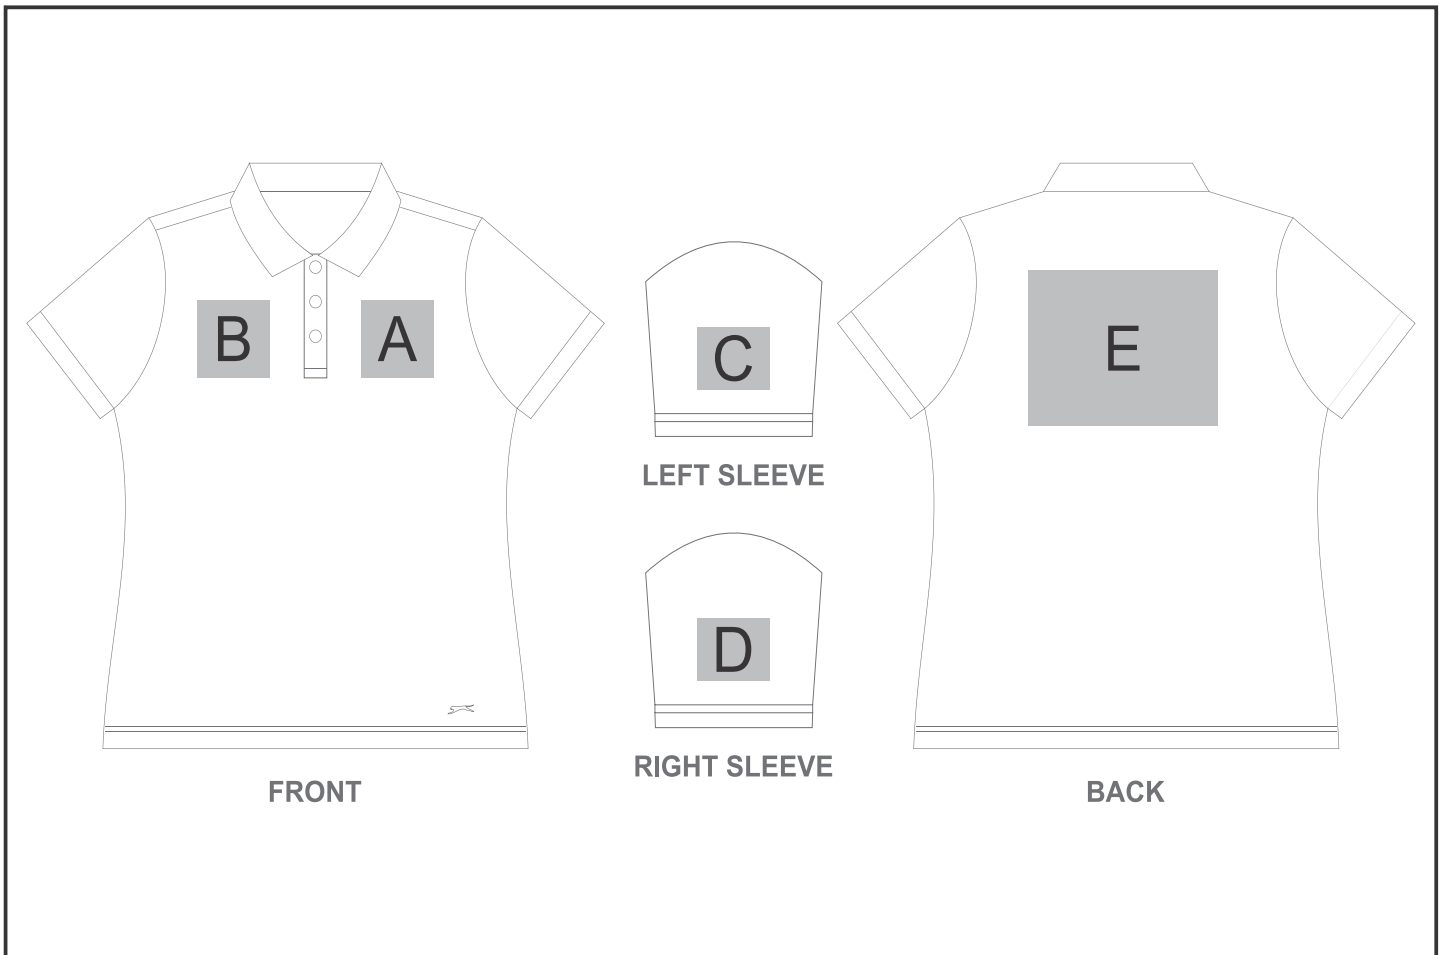

SLAZ-11419

Ladies Florida Golf Shirt

Also available in

Check Logo24
guide and t's & c's

Need to know:

- **DTC/EMB inclusive Parameters:** Left/Right Chest or Back = 100mm x 100mm
- No Laser on BI, N & W garments.
- Sublimation only on white

Branding Options:

| Position | Branding Method (Branding Code) | No. of Colours | Dimension |
|----------|---------------------------------------|----------------|-------------------------|
| A | Embroidery (EM-CLOTHING) | N/A | 100mm wide x 100mm high |
| A | Screen Print (SA) | 6 Colours | 100mm wide x 80mm high |
| A | Debossing Clothing (BOS-C) | N/A | 100mm wide x 60mm high |
| A | Laser Engraving (LG) | N/A | 100mm wide x 80mm high |
| A | Digital Transfer Clothing A6 (DTC-A6) | Full Colour | 100mm wide x 100mm high |
| A | Sublimation (SUB-A) | Full Colour | 100mm wide x 80mm high |
| A | Silicone (STP-A) | N/A | 30mm wide x 30mm high |
| A | Silicone (STP-B) | N/A | 50mm wide x 50mm high |

| | | | |
|---|------------------|-----|------------------------|
| A | Silicone (STP-C) | N/A | 80mm wide x 80mm high |
| A | Silicone (STP-D) | N/A | 100mm wide x 40mm high |

| | | | |
|---|---------------------------------------|-------------|-------------------------|
| B | Embroidery (EM-CLOTHING) | N/A | 100mm wide x 100mm high |
| B | Screen Print (SA) | 6 Colours | 100mm wide x 80mm high |
| B | Debossing Clothing (BOS-C) | N/A | 100mm wide x 60mm high |
| B | Laser Engraving (LG) | N/A | 100mm wide x 80mm high |
| B | Digital Transfer Clothing A6 (DTC-A6) | Full Colour | 100mm wide x 100mm high |
| B | Sublimation (SUB-A) | Full Colour | 100mm wide x 80mm high |
| B | Silicone (STP-A) | N/A | 30mm wide x 30mm high |
| B | Silicone (STP-B) | N/A | 50mm wide x 50mm high |
| B | Silicone (STP-C) | N/A | 80mm wide x 80mm high |
| B | Silicone (STP-D) | N/A | 100mm wide x 40mm high |