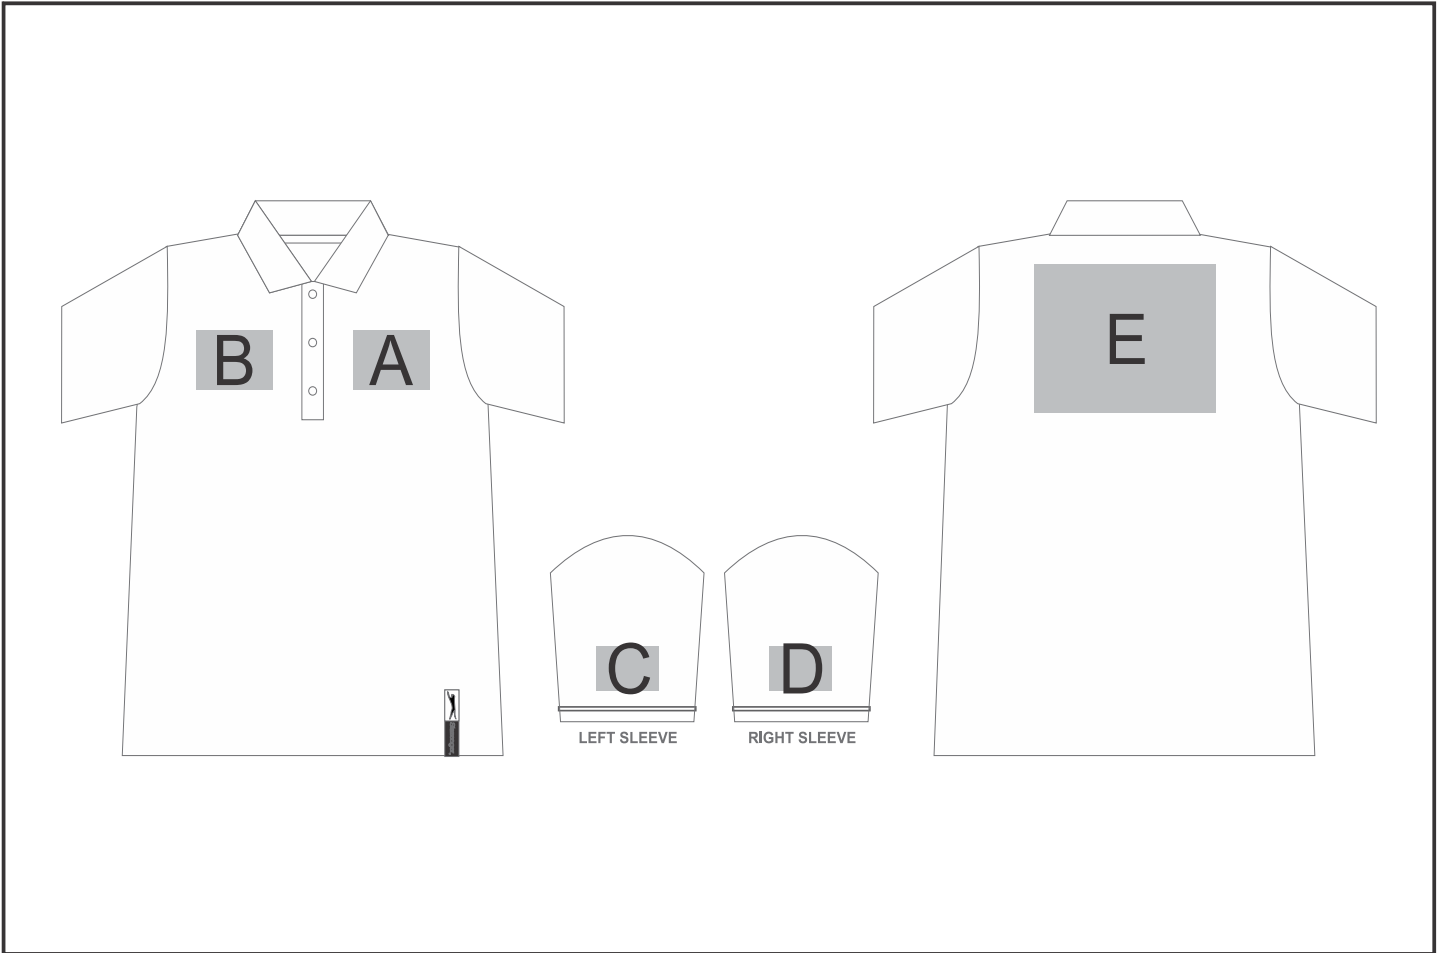

SLAZ-3208

Ladies Viceroy Golf Shirt

Need to know:

Includes 1-Position Embroidery OR 1-Position Deboss OR 1-Position Digital Transfer (setup fee applies)

- **EMB/DTC inclusive parameters:** Left/Right Chest = 100mm x 100mm OR Back = 8000mm²
- Sublimation on white ONLY
- Cannot guarantee a 100% straight branding on any clothing item with check or stripe detail

Branding Options:

Position	Branding Method (Branding Code)	No. of Colours	Dimension
A	Embroidery (EM-CLOTHING)	N/A	100mm wide x 100mm high
A	Debossing Clothing (BOS-C)	N/A	100mm wide x 50mm high
A	Digital Transfer Clothing A6 (DTC-A6)	Full Colour	100mm wide x 100mm high
A	Silicone (STP-A)	N/A	30mm wide x 30mm high
A	Silicone (STP-B)	N/A	50mm wide x 50mm high
A	Silicone (STP-C)	N/A	80mm wide x 80mm high
A	Silicone (STP-D)	N/A	100mm wide x 4mm high

B	Embroidery (EM-CLOTHING)	N/A	100mm wide x 100mm high
B	Debossing Clothing (BOS-C)	N/A	100mm wide x 60mm high
B	Digital Transfer Clothing A6 (DTC-A6)	Full Colour	100mm wide x 100mm high
B	Silicone (STP-A)	N/A	30mm wide x 30mm high
B	Silicone (STP-B)	N/A	50mm wide x 50mm high
B	Silicone (STP-C)	N/A	80mm wide x 80mm high
B	Silicone (STP-D)	N/A	100mm wide x 40mm high

C	Embroidery (EM-CLOTHING)	N/A	50mm wide x 50mm high
C	Debossing Clothing (BOS-C)	N/A	50mm wide x 30mm high
C	Digital Transfer Clothing A6 (DTC-A6)	Full Colour	50mm wide x 50mm high
C	Silicone (STP-A)	N/A	30mm wide x 30mm high
C	Silicone (STP-B)	N/A	50mm wide x 50mm high
C	Silicone (STP-C)	N/A	80mm wide x 80mm high