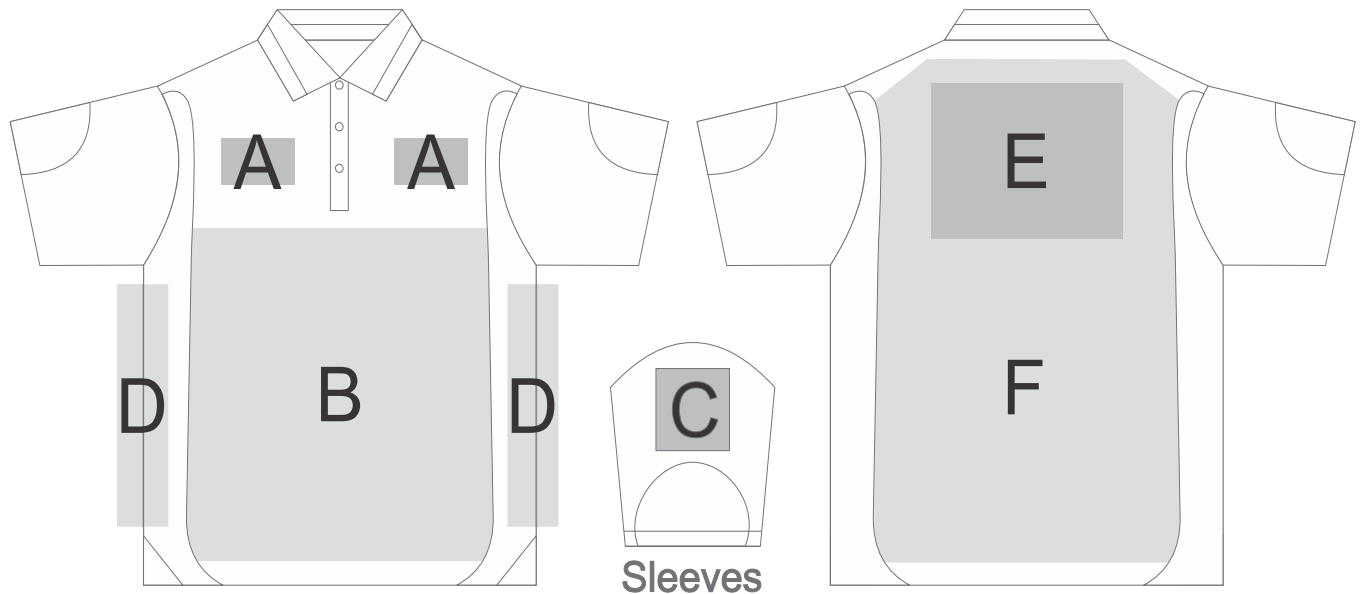

SLAZ-5831

Ladies Genesis Golf Shirt

Need to know:

- Cannot guarantee a 100% straight branding on any clothing item with check or stripe detail
- No Laser on BL; L; O; Y; W garments and piping
- Laser can be branded over zips and seams

Branding Options:

Position	Branding Method (Branding Code)	No. of Colours	Dimension
A	Embroidery (EM-CLOTHING)	N/A	100mm wide x 100mm high
A	Digital Transfer Clothing A6 (DTC-A6)	Full Colour	100mm wide x 100mm high
A	Screen Print (SA)	6 Colours	100mm wide x 60mm high
A	Laser Engraving (LG)	N/A	100mm wide x 80mm high
B	Laser Engraving (LG)	N/A	297mm wide x 210mm high
C	Digital Transfer Clothing A6 (DTC-A6)	Full Colour	60mm wide x 60mm high
C	Laser Engraving (LG)	N/A	60mm wide x 60mm high
D	Laser Engraving (LG)	N/A	100mm wide x 297mm high

E	Embroidery (EM-CLOTHING)	N/A	200mm wide x 200mm high
E	Digital Transfer Clothing A6 (DTC-A6)	Full Colour	210mm wide x 148mm high
E	Screen Print (SA)	6 Colours	260mm wide x 200mm high
F	Laser Engraving (LG)	N/A	297mm wide x 210mm high