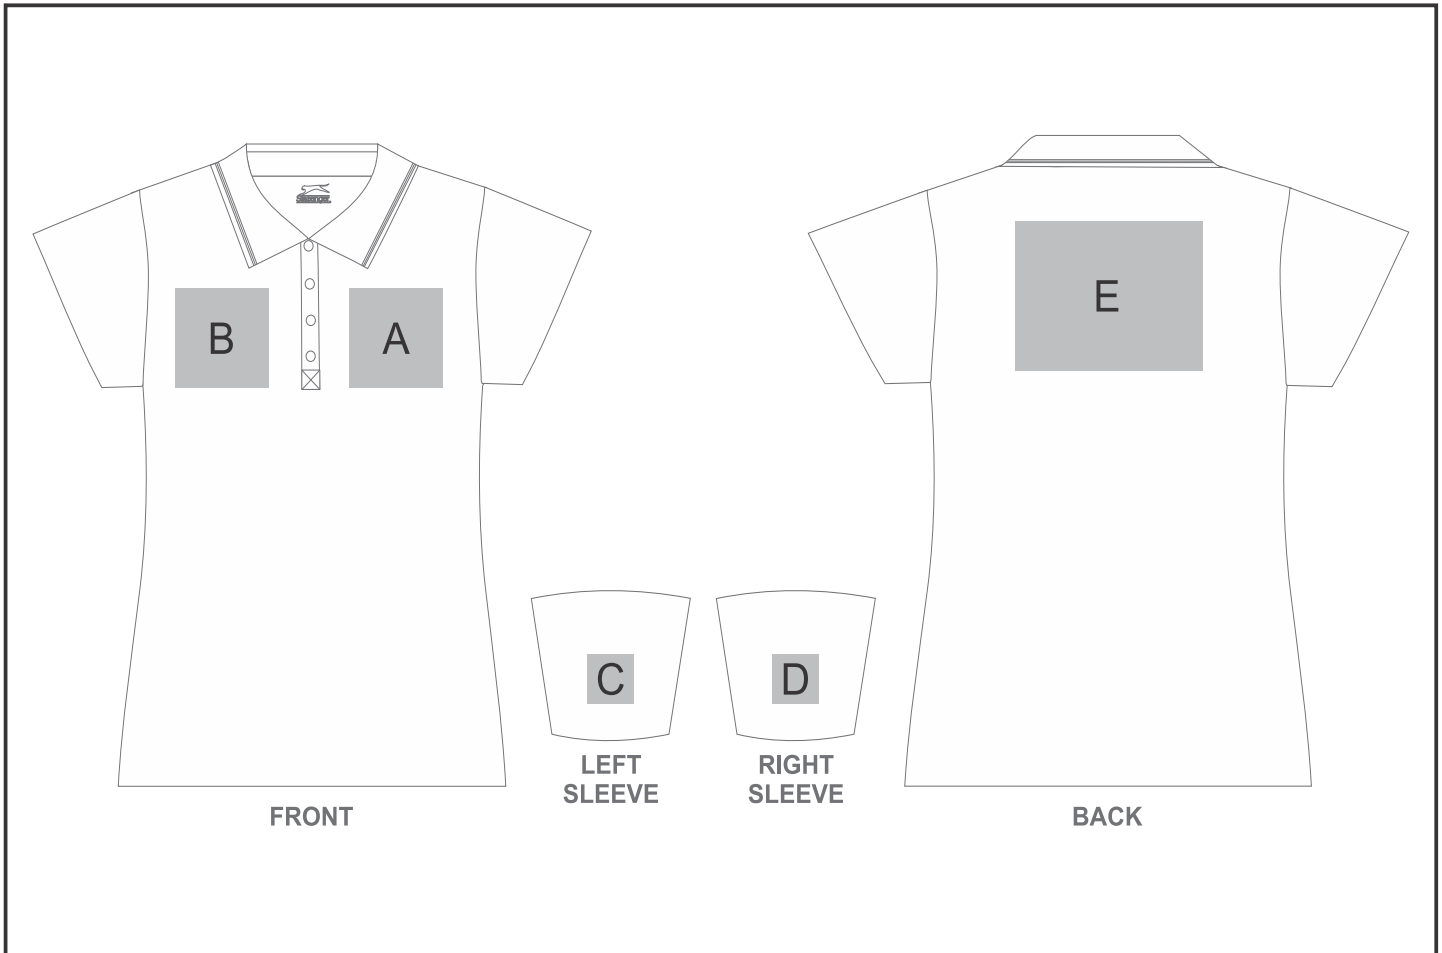

## Need to know:

- EMB/DTC inclusive parameters: Left/Right Chest OR Back = 100mm x 100mm

## Branding Options:

Position	Branding Method (Branding Code)	No. of Colours	Dimension
A	Embroidery (EM-CLOTHING)	N/A	100mm wide x 100mm high
A	Screen Print (SA)	1 Colour	100mm wide x 80mm high
A	Digital Transfer Clothing A6 (DTC-A6)	Full Colour	100mm wide x 100mm high
A	Silicone (STP-A)	N/A	30mm wide x 30mm high
A	Silicone (STP-B)	N/A	50mm wide x 50mm high
A	Silicone (STP-C)	N/A	80mm wide x 80mm high
A	Silicone (STP-D)	N/A	100mm wide x 40mm high

B	Embroidery (EM-CLOTHING)	N/A	100mm wide x 100mm high
B	Screen Print (SA)	1 Colour	100mm wide x 80mm high

B	Digital Transfer Clothing A6 (DTC-A6)	Full Colour	100mm wide x 100mm high
B	Silicone (STP-A)	N/A	30mm wide x 30mm high
B	Silicone (STP-B)	N/A	50mm wide x 50mm high
B	Silicone (STP-C)	N/A	80mm wide x 80mm high
B	Silicone (STP-D)	N/A	100mm wide x 40mm high

C	Embroidery (EM-CLOTHING)	N/A	50mm wide x 50mm high
C	Screen Print (SA)	1 Colour	80mm wide x 40mm high
C	Digital Transfer Clothing A6 (DTC-A6)	Full Colour	50mm wide x 50mm high
C	Silicone (STP-A)	N/A	30mm wide x 30mm high
C	Silicone (STP-B)	N/A	50mm wide x 50mm high
C	Silicone (STP-C)	N/A	80mm wide x 80mm high