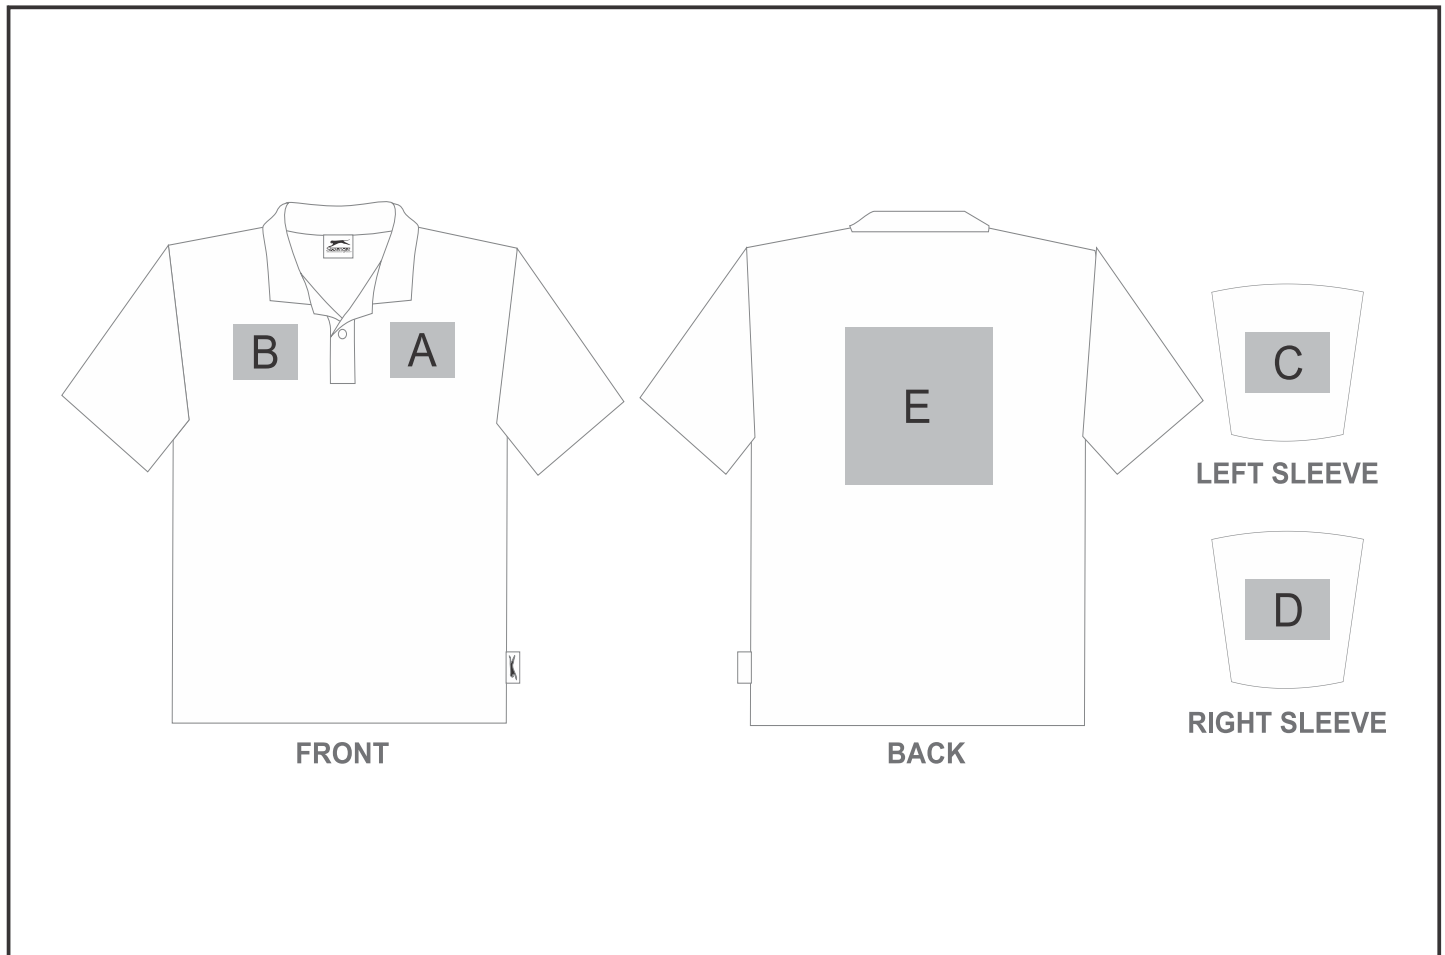

SLAZ-803

Mens Crest Golf Shirt

Need to know:

Includes 1-Position Embroidery OR 1-Position Digital Transfer (setup fee applies)

- **EMB/DTC inclusive parameters:** Left/Right Chest or back = 100mm x 100mm

Branding Options:

Position	Branding Method (Branding Code)	No. of Colours	Dimension
A	Embroidery (EM-CLOTHING)	N/A	100mm wide x 100mm high
A	Screen Print (SA)	6 Colours	100mm wide x 60mm high
A	Digital Transfer Clothing A6 (DTC-A6)	Full Colour	100mm wide x 100mm high
A	Silicone (STP-A)	N/A	30mm wide x 30mm high
A	Silicone (STP-B)	N/A	50mm wide x 50mm high
A	Silicone (STP-C)	N/A	80mm wide x 80mm high
A	Silicone (STP-D)	N/A	100mm wide x 40mm high

B	Embroidery (EM-CLOTHING)	N/A	100mm wide x 100mm high
---	--------------------------	-----	-------------------------

B	Screen Print (SA)	6 Colours	100mm wide x 60mm high
B	Digital Transfer Clothing A6 (DTC-A6)	Full Colour	100mm wide x 100mm high
B	Silicone (STP-A)	N/A	30mm wide x 30mm high
B	Silicone (STP-B)	N/A	50mm wide x 50mm high
B	Silicone (STP-C)	N/A	80mm wide x 80mm high
B	Silicone (STP-D)	N/A	100mm wide x 40mm high

C	Embroidery (EM-CLOTHING)	N/A	80mm wide x 60mm high
C	Screen Print (SA)	6 Colours	60mm wide x 60mm high
C	Digital Transfer Clothing A6 (DTC-A6)	Full Colour	80mm wide x 80mm high
C	Silicone (STP-A)	N/A	30mm wide x 30mm high
C	Silicone (STP-B)	N/A	50mm wide x 50mm high
C	Silicone (STP-C)	N/A	80mm wide x 80mm high