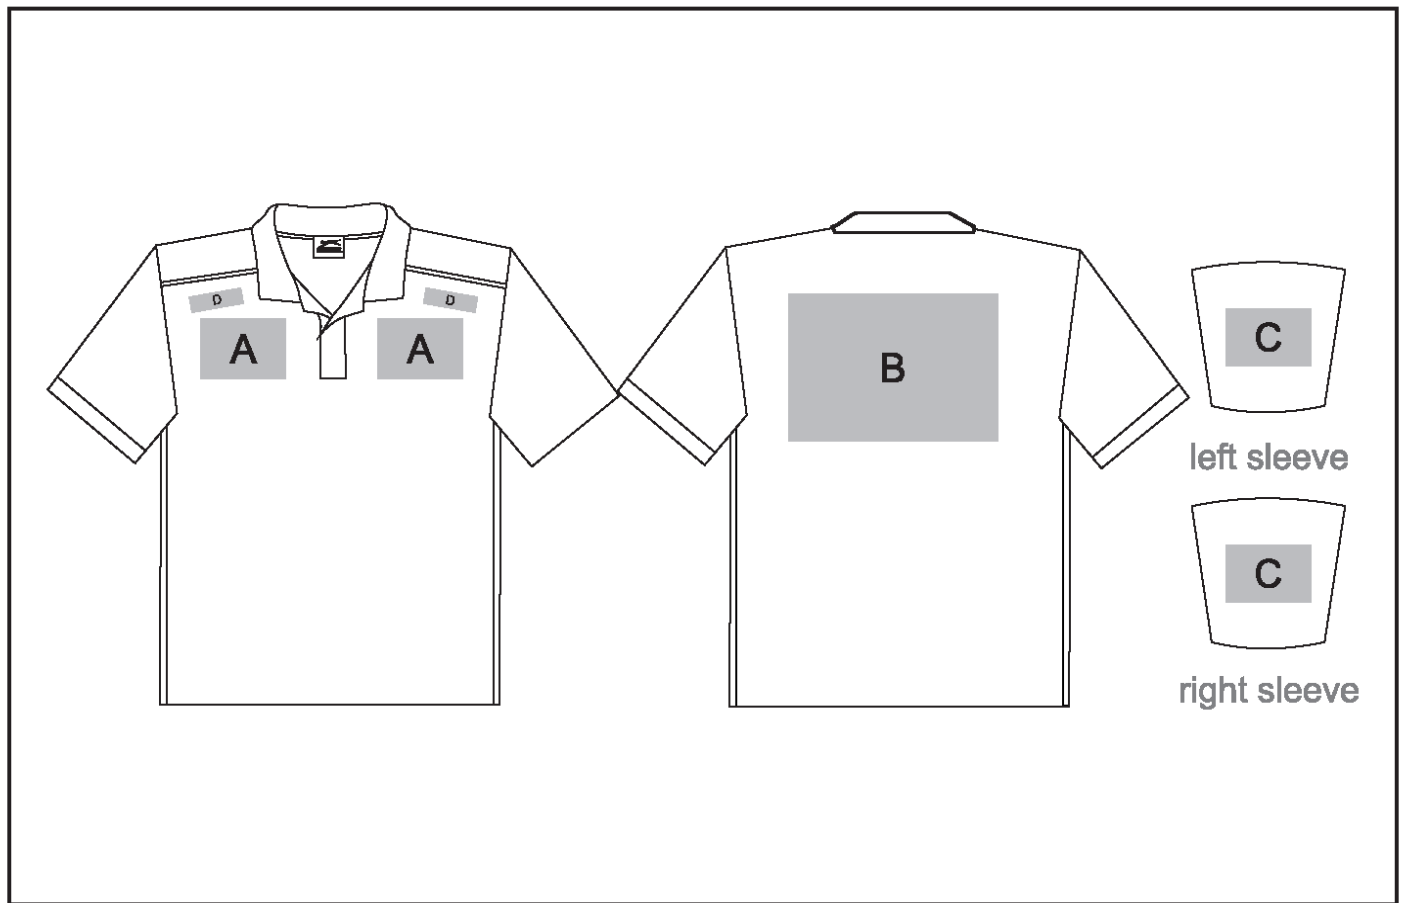

SLAZ-900

Mens Backhand Golf Shirt

Need to know:

Branding Options: