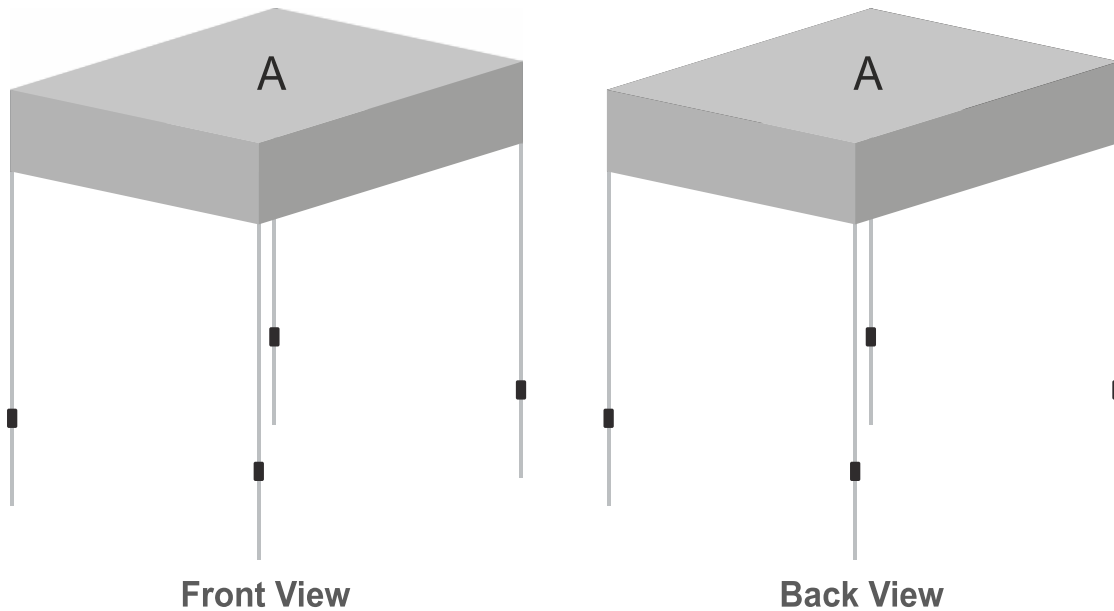

# SKIN-2000

Ovation Gazebo 1 x 1m Kiosk Roof

## Need to know:

- Roof and walls can be printed on one side only. Printed walls can be setup to face inwards or outwards.
- Please see template for detailed placement.
- Acceptable file types for artwork: .pdf - minimum 100dpi at 100% - 200dpi at 50% - 400dpi at 25%
- Convert all text to curves / paths

## Branding Options:

Position	Branding Method (Branding Code)	No. of Colours	Dimension
A	Digital Display (DD)	Full Colour	1774mm wide x 1774mm high