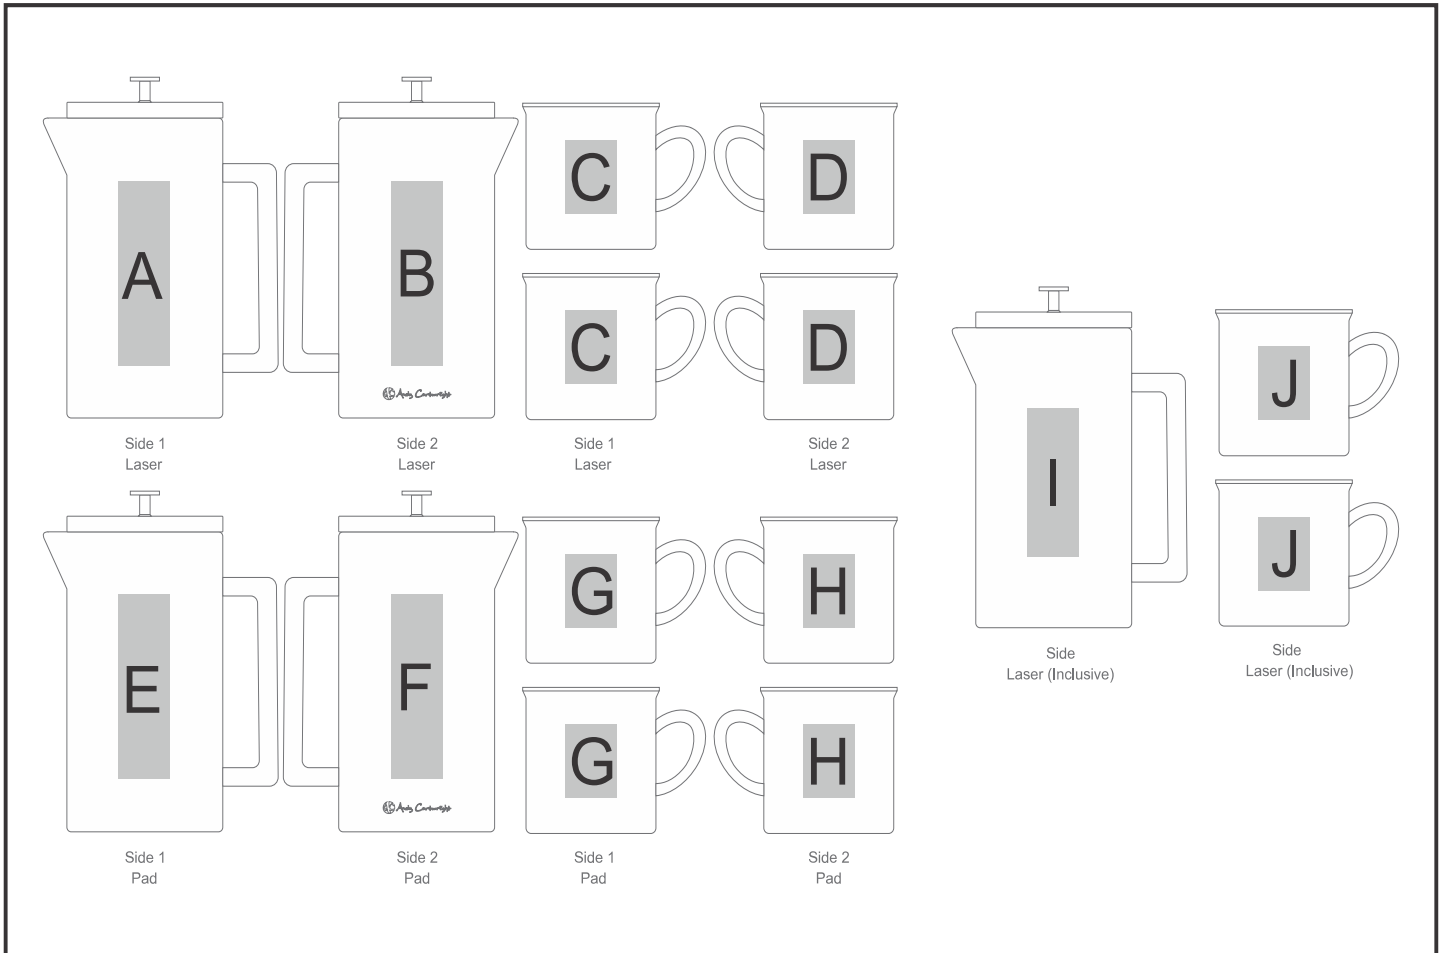

AC-2345

Andy Cartwright Afrique Dusk Coffee Press & Mug Set

Need to know:

- Includes 1-Position Laser Engraving on POS I & J (setup fees apply)

- Laser Colour: Tonal

Branding Options:

Position	Branding Method (Branding Code)	No. of Colours	Dimension
A	Laser Engraving (LB)	N/A	30mm wide x 100mm high
B	Laser Engraving (LB)	N/A	30mm wide x 100mm high
C	Laser Engraving (LB)	N/A	40mm wide x 30mm high
D	Laser Engraving (LB)	N/A	40mm wide x 30mm high
E	Pad Printing (PA)	4 Colours	40mm wide x 30mm high

F	Pad Printing (PA)	4 Colours	40mm wide x 30mm high
G	Pad Printing (PA)	4 Colours	40mm wide x 30mm high
H	Pad Printing (PA)	4 Colours	40mm wide x 30mm high
I	Laser Engraving (LB)	N/A	30mm wide x 80mm high
J	Laser Engraving (LB)	N/A	40mm wide x 30mm high