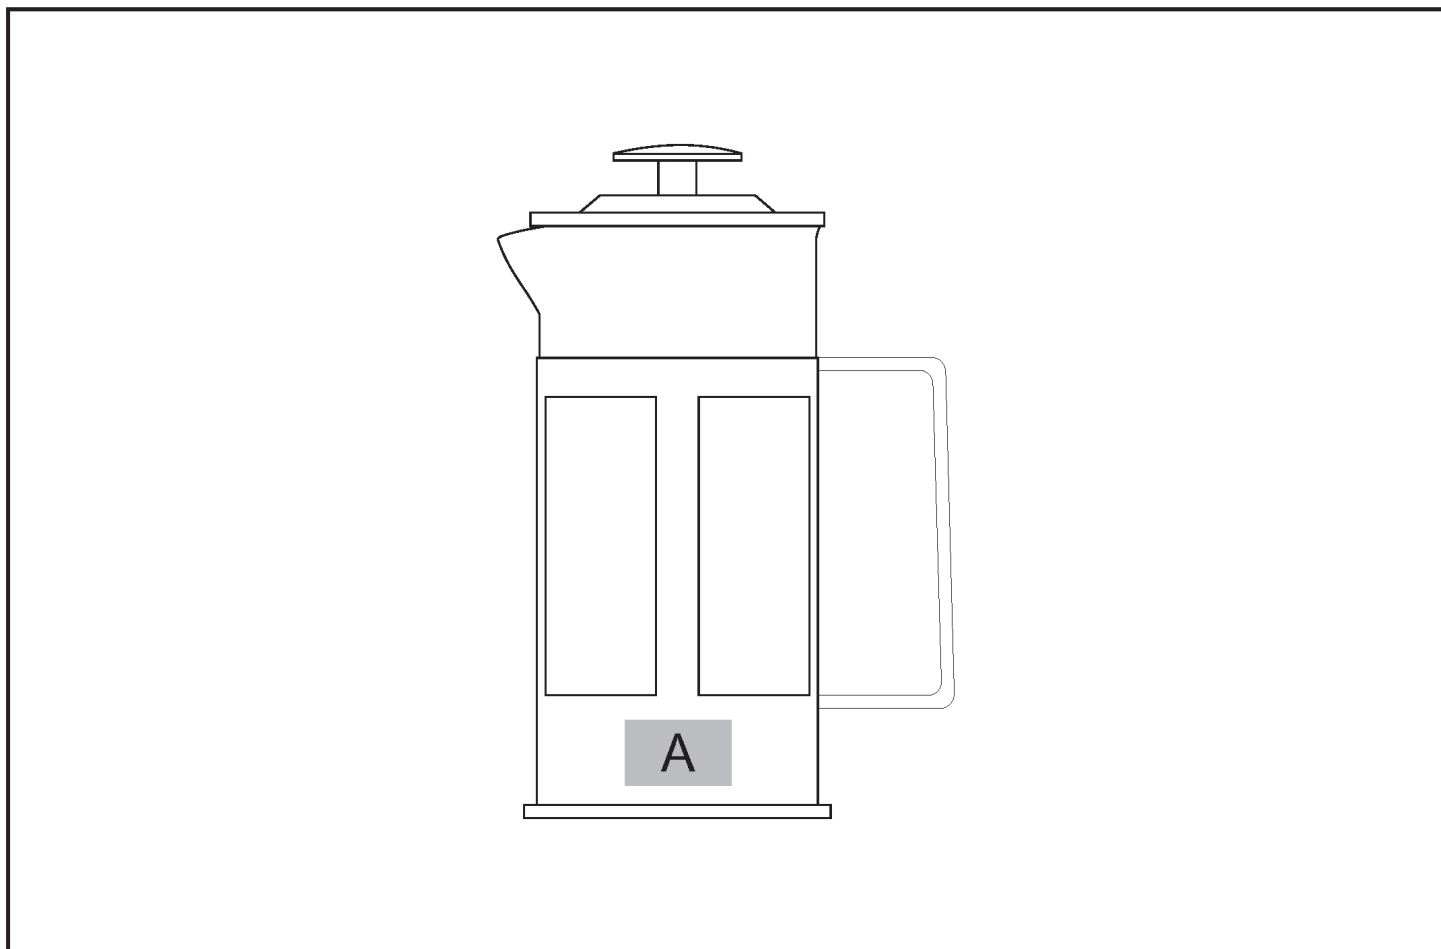

LS-8284

Cuppa Joe 350ml Coffee Plunger

Need to know:

- Includes 1-Colour, 1-Position Pad Print (setup fee applies)

- No Laser Offered

Branding Options:

Position	Branding Method (Branding Code)	No. of Colours	Dimension
A	Pad Printing (PA)	4 Colours	25mm wide x 15mm high