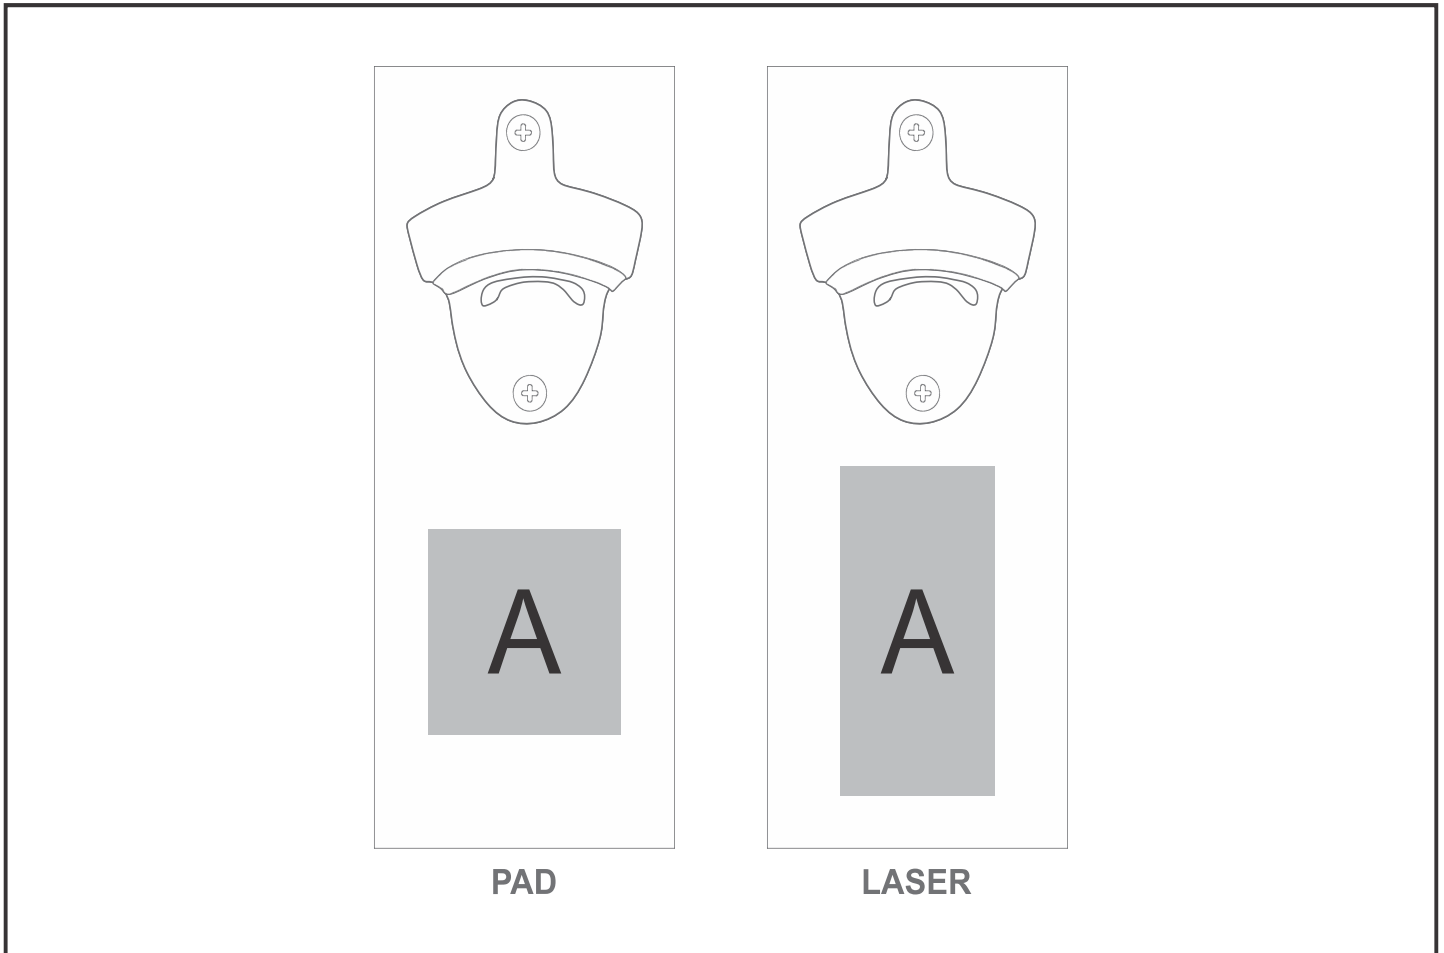

HL-OK-147-B

Okiyo Akeru Bamboo Fridge Bottle Opener

Need to know:

- **Laser Colour:** Tonal
- Due to tonal variations in the wood the laser engraving will vary from one item to the next and will likely vary in the same item.
- Texture of Item will affect the quality of Print.

Branding Options:

Position	Branding Method (Branding Code)	No. of Colours	Dimension
A	Pad Printing (PA)	4 Colours	50mm wide x 50mm high
A	Laser Engraving (LC)	N/A	40mm wide x 80mm high