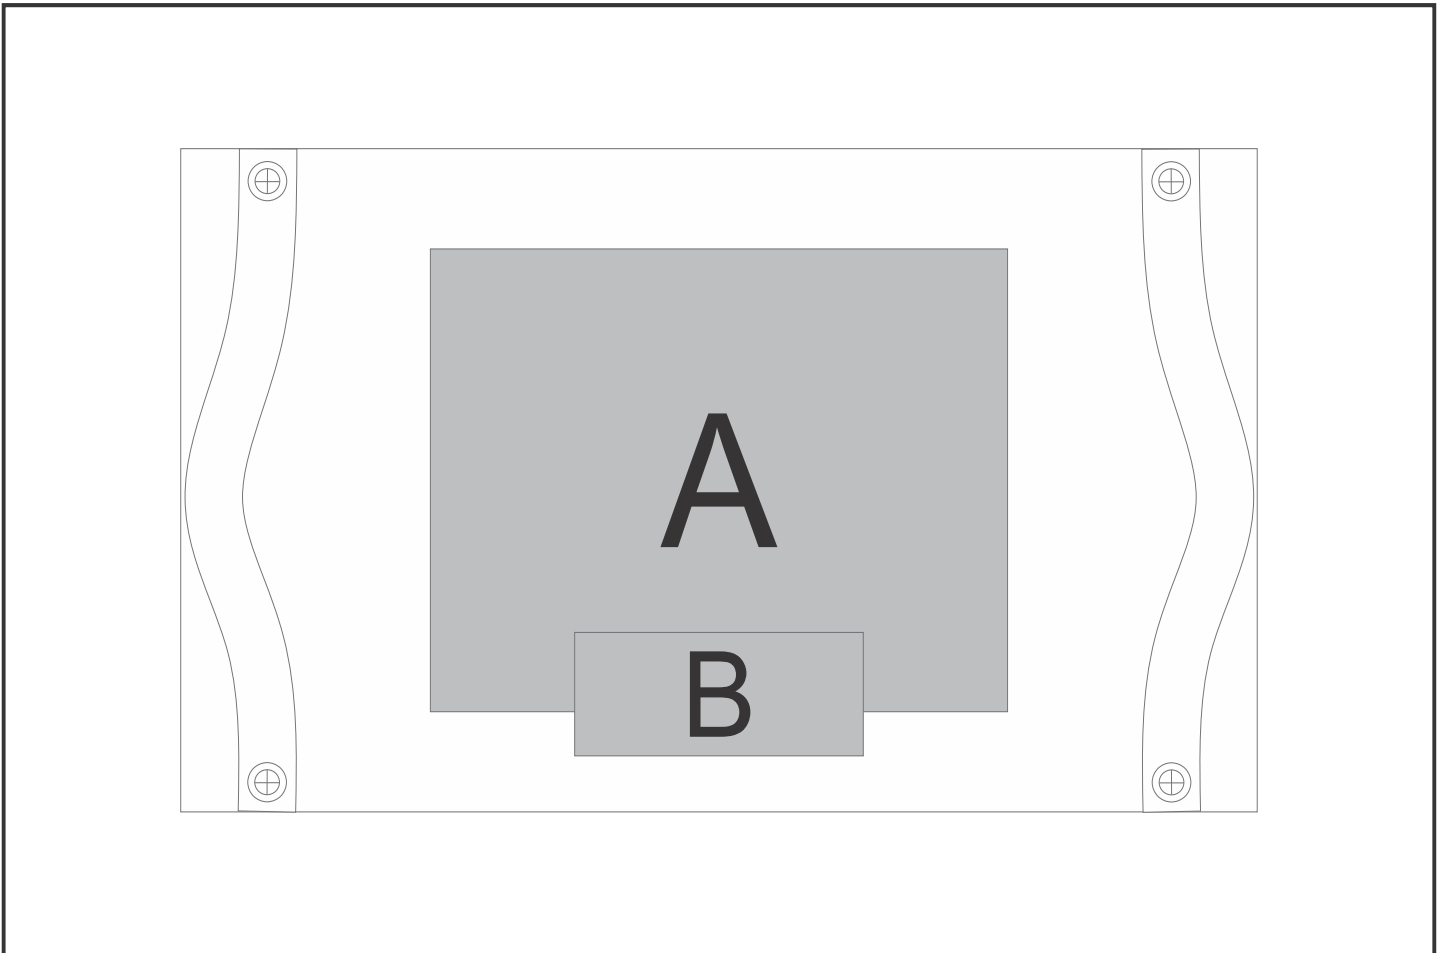

# HL-SD-154-B

Serendipio Large Farm Style Wooden Tray

## Need to know:

- Includes 1-Position Laser Engraving on POS B (setup fees apply)
- Due to tonal variations in the wood the laser engraving will vary from one item to the next and will likely vary in the same item.
- **Laser Colour:** Tonal

## Branding Options:

Position	Branding Method (Branding Code)	No. of Colours	Dimension
A	Laser Engraving (LC)	N/A	200mm wide x 150mm high
B	Laser Engraving (LC)	N/A	100mm wide x 40mm high