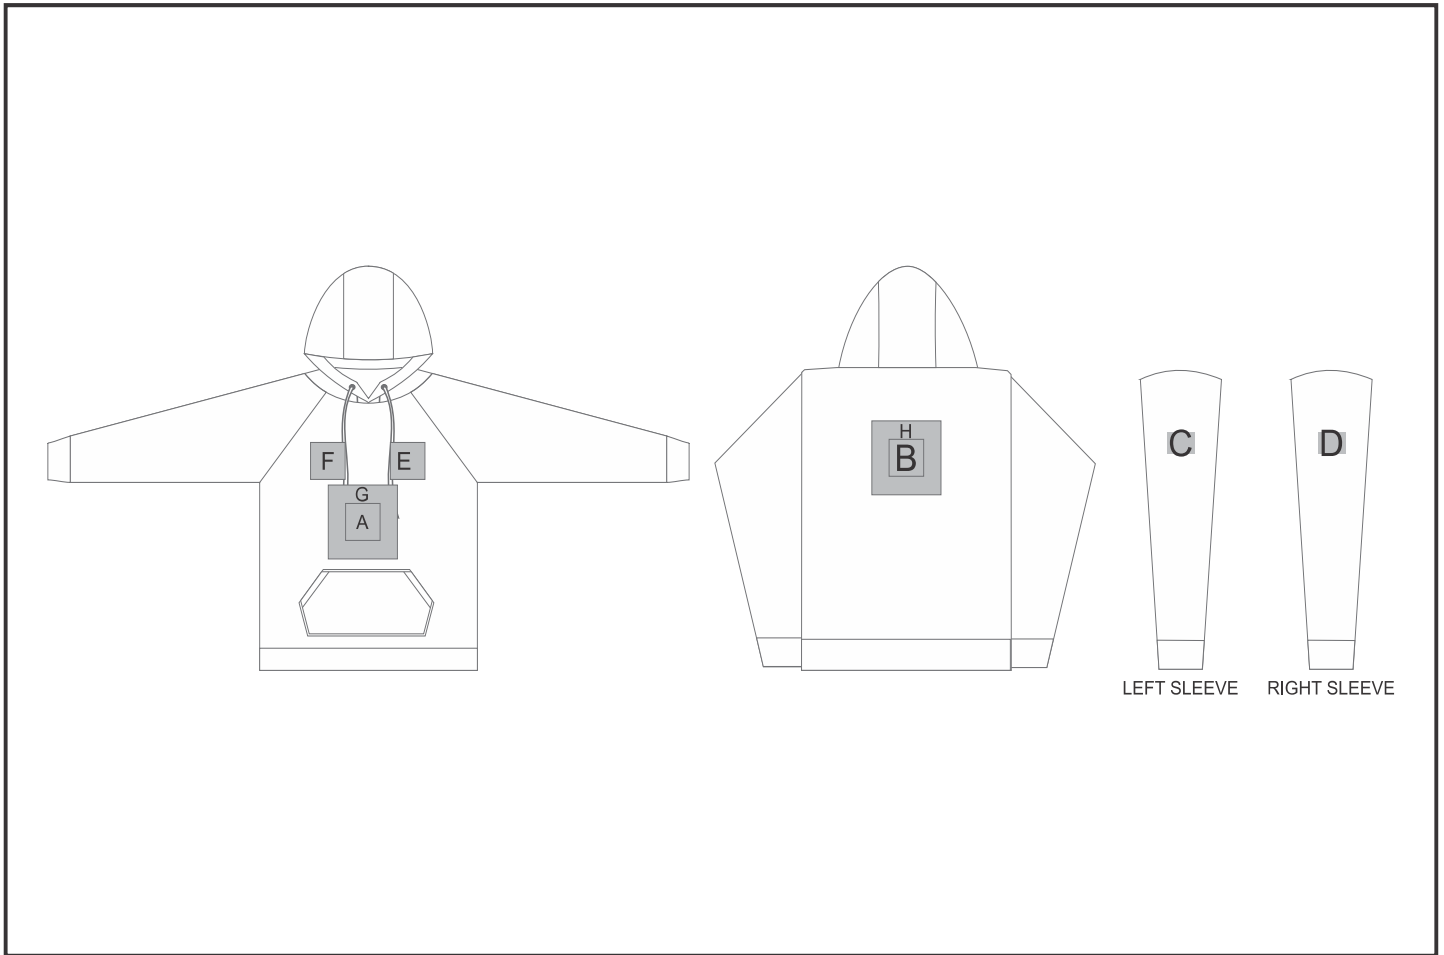

### Need to know:

Includes 1 Position Digital Transfer (setup fee applies)

- **DTC inclusive Parameters:** Left/Right Chest or Back = 100mm x 100mm

### Branding Options:

Position	Branding Method (Branding Code)	No. of Colours	Dimension
A	Embroidery (EMB-A)	N/A	100mm wide x 100mm high
A	Screen Print (SB)	6 Colours	200mm wide x 200mm high
A	Digital Transfer Clothing A6 (DTC-A6)	Full Colour	148mm wide x 105mm high
A	Digital Transfer Clothing A5 (DTC-A5)	Full Colour	200mm wide x 148mm high
A	Digital Transfer Clothing A4 (DTC-A4)	Full Colour	200mm wide x 200mm high
B	Embroidery (EMB-A)	N/A	100mm wide x 100mm high
B	Screen Print (SB)	6 Colours	200mm wide x 200mm high

B	Digital Transfer Clothing A6 (DTC-A6)	Full Colour	148mm wide x 105mm high
B	Digital Transfer Clothing A5 (DTC-A5)	Full Colour	210mm wide x 148mm high
B	Digital Transfer Clothing A4 (DTC-A4)	Full Colour	290mm wide x 200mm high
B	Silicone (STP-A)	N/A	30mm wide x 30mm high
B	Silicone (STP-B)	N/A	50mm wide x 50mm high
B	Silicone (STP-C)	N/A	80mm wide x 80mm high
B	Silicone (STP-D)	N/A	120mm wide x 40mm high

F	Embroidery (EMB-A)	N/A	100mm wide x 100mm high
F	Screen Print (SB)	6 Colours	100mm wide x 80mm high
F	Digital Transfer Clothing A6 (DTC-A6)	Full Colour	100mm wide x 100mm high
F	Silicone (STP-A)	N/A	30mm wide x 30mm high
F	Silicone (STP-B)	N/A	50mm wide x 50mm high
F	Silicone (STP-C)	N/A	80mm wide x 80mm high