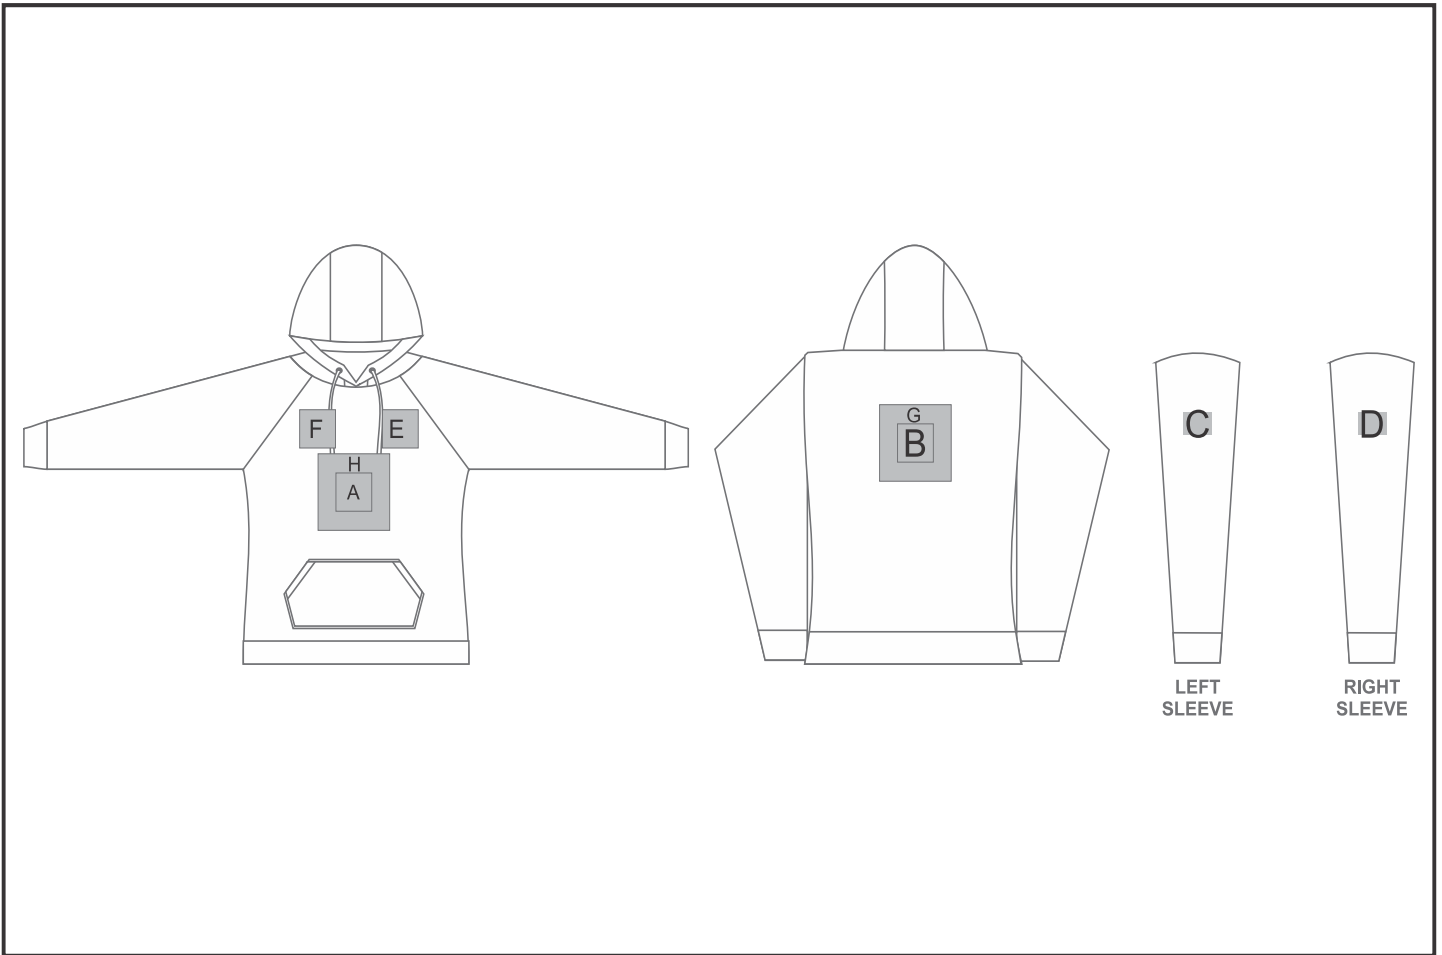

ALT-EHDL

Ladies Essential Hooded Sweater

Need to know:

Includes 1-Position Digital Transfer (setup fee applies)

- **DTC inclusive Parameters:** Left/Right Chest or Back = 100mm x 100mm

Branding Options:

Position	Branding Method (Branding Code)	No. of Colours	Dimension
A	Embroidery (EMB-A)	N/A	100mm wide x 100mm high
A	Screen Print (SB)	6 Colours	200mm wide x 200mm high
A	Digital Transfer Clothing A6 (DTC-A6)	Full Colour	148mm wide x 105mm high
A	Digital Transfer Clothing A5 (DTC-A5)	Full Colour	200mm wide x 148mm high
A	Digital Transfer Clothing A4 (DTC-A4)	Full Colour	290mm wide x 200mm high
B	Embroidery (EMB-A)	N/A	100mm wide x 100mm high
B	Screen Print (SB)	6 Colours	200mm wide x 200mm high

B	Digital Transfer Clothing A6 (DTC-A6)	Full Colour	148mm wide x 105mm high
B	Digital Transfer Clothing A5 (DTC-A5)	Full Colour	200mm wide x 148mm high
B	Digital Transfer Clothing A4 (DTC-A4)	Full Colour	290mm wide x 200mm high
B	Silicone (STP-A)	N/A	30mm wide x 30mm high
B	Silicone (STP-B)	N/A	50mm wide x 50mm high
B	Silicone (STP-C)	N/A	80mm wide x 80mm high
B	Silicone (STP-D)	N/A	120mm wide x 40mm high

C	Embroidery (EMB-A)	N/A	80mm wide x 60mm high
C	Digital Transfer Clothing A6 (DTC-A6)	Full Colour	80mm wide x 80mm high
C	Silicone (STP-A)	N/A	30mm wide x 30mm high
C	Silicone (STP-B)	N/A	50mm wide x 50mm high
C	Silicone (STP-C)	N/A	80mm wide x 80mm high

F	Embroidery (EMB-A)	N/A	100mm wide x 100mm high
F	Screen Print (SB)	6 Colours	100mm wide x 60mm high
F	Digital Transfer Clothing A6 (DTC-A6)	Full Colour	100mm wide x 100mm high
F	Silicone (STP-A)	N/A	30mm wide x 30mm high
F	Silicone (STP-B)	N/A	50mm wide x 50mm high
F	Silicone (STP-C)	N/A	80mm wide x 80mm high