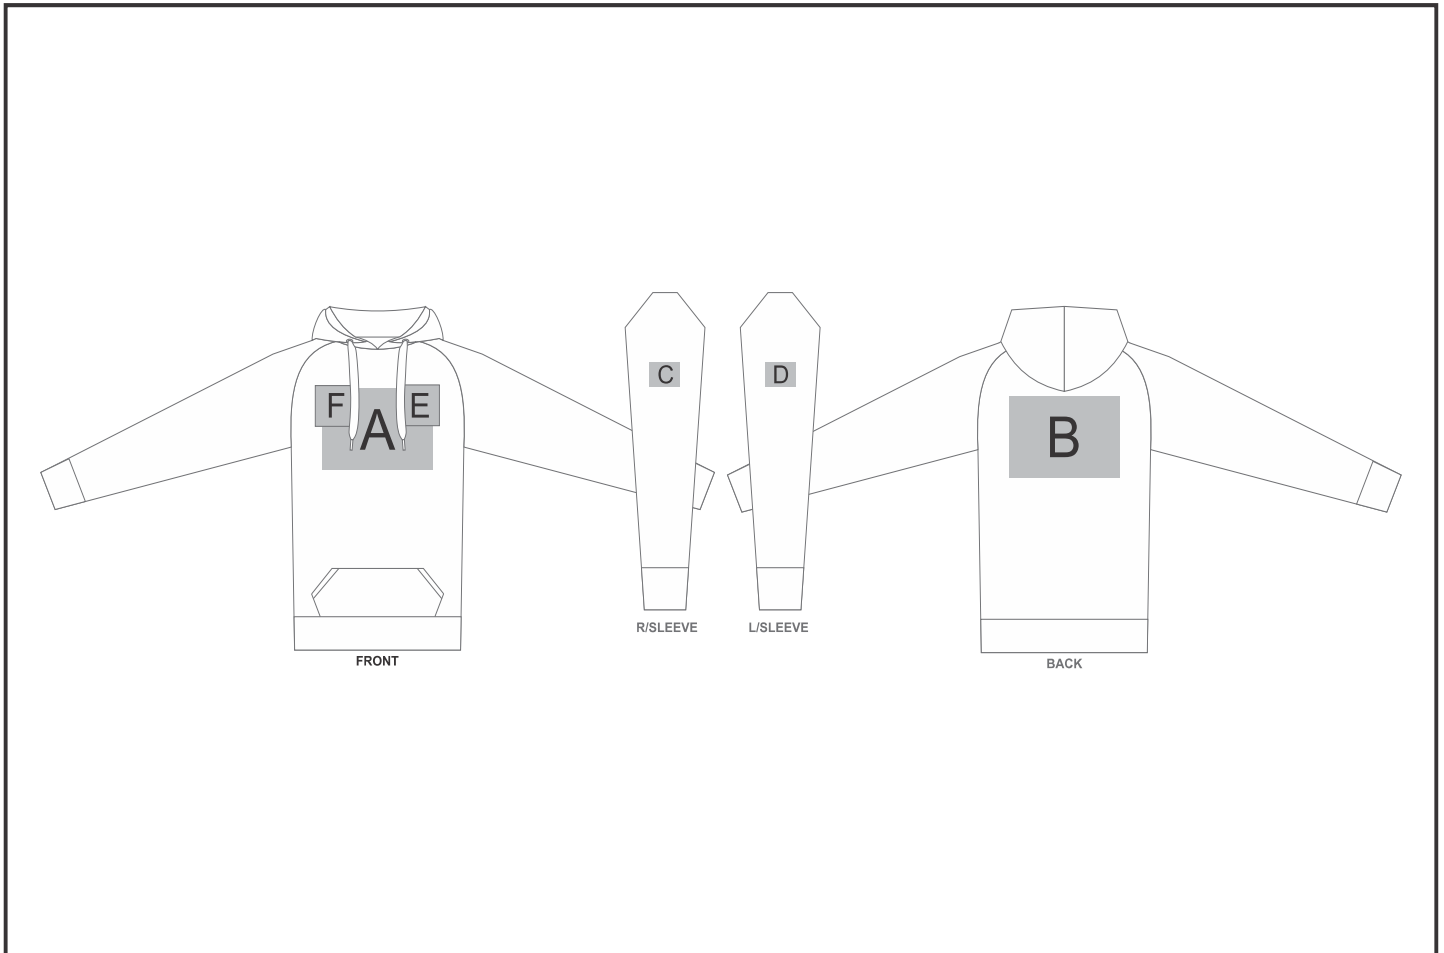

ALT-HWS

Mens Harvard Heavyweight Hooded Sweater

Need to know:

Includes 1-Position Digital Transfer (setup fee applies)

- **DTC inclusive Parameters:** Left/Right Chest or Back = 100mm x 100mm

Branding Options:

Position	Branding Method (Branding Code)	No. of Colours	Dimension
A	Screen Print (SA)	6 Colours	200mm wide x 200mm high
A	Embroidery (EMB-A)	N/A	200mm wide x 200mm high
A	Digital Transfer Clothing A6 (DTC-A6)	Full Colour	148mm wide x 105mm high
A	Digital Transfer Clothing A5 (DTC-A5)	Full Colour	210mm wide x 148mm high
A	Digital Transfer Clothing A4 (DTC-A4)	Full Colour	290mm wide x 200mm high
A	Silicone (STP-A)	N/A	30mm wide x 30mm high
A	Silicone (STP-B)	N/A	50mm wide x 50mm high
A	Silicone (STP-C)	N/A	80mm wide x 80mm high
B	Screen Print (SA)	6 Colours	200mm wide x 200mm high

B	Embroidery (EMB-A)	N/A	200mm wide x 200mm high
B	Digital Transfer Clothing A6 (DTC-A6)	Full Colour	148mm wide x 105mm high
B	Digital Transfer Clothing A5 (DTC-A5)	Full Colour	210mm wide x 148mm high
B	Digital Transfer Clothing A4 (DTC-A4)	Full Colour	290mm wide x 200mm high
B	Silicone (STP-A)	N/A	30mm wide x 30mm high
B	Silicone (STP-B)	N/A	50mm wide x 50mm high
B	Silicone (STP-C)	N/A	80mm wide x 80mm high
B	Silicone (STP-D)	N/A	120mm wide x 40mm high

F	Screen Print (SA)	6 Colours	100mm wide x 80mm high
F	Embroidery (EMB-A)	N/A	100mm wide x 100mm high
F	Digital Transfer Clothing A6 (DTC-A6)	Full Colour	100mm wide x 100mm high
F	Silicone (STP-A)	N/A	30mm wide x 30mm high
F	Silicone (STP-B)	N/A	50mm wide x 50mm high
F	Silicone (STP-C)	N/A	80mm wide x 80mm high
F	Silicone (STP-D)	N/A	100mm wide x 40mm high