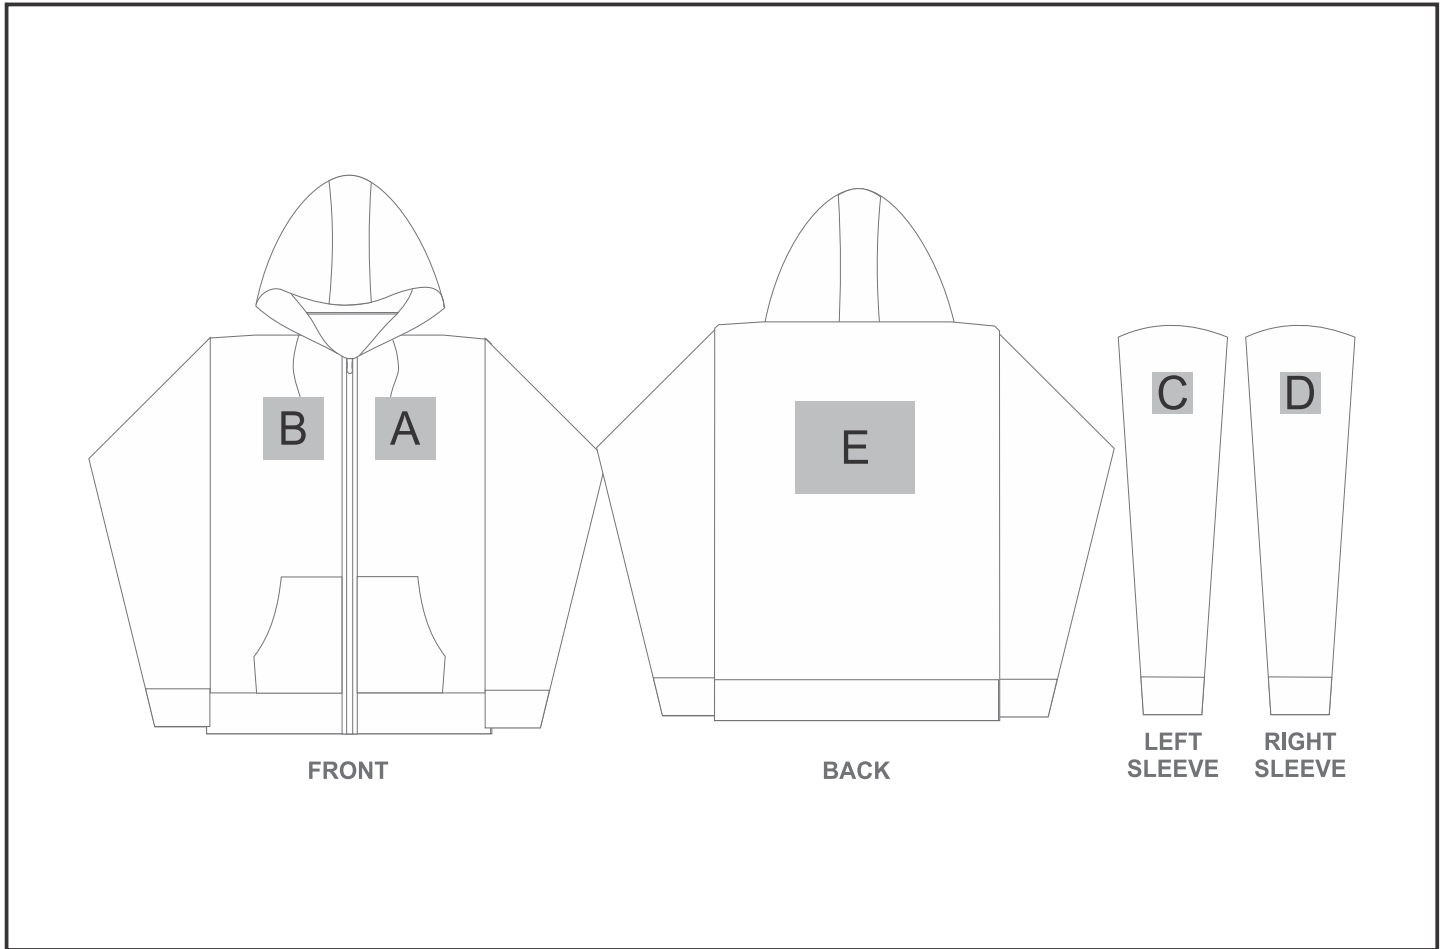

## Ladies Bravo Hooded Sweater

### Need to know:

- **EMB/DTC inclusive parameters:** Left/Right Chest or Back = 100mm x 100mm
- Cannot guarantee a 100% straight branding on any clothing item with check or stripe detail.

### Branding Options:

Position	Branding Method (Branding Code)	No. of Colours	Dimension
A	Embroidery (EM-CLOTHING)	N/A	100mm wide x 100mm high
A	Screen Print (SB)	6 Colours	100mm wide x 80mm high
A	Digital Transfer Clothing A6 (DTC-A6)	Full Colour	100mm wide x 100mm high
A	Silicone (STP-A)	N/A	30mm wide x 30mm high
A	Silicone (STP-B)	N/A	50mm wide x 50mm high
A	Silicone (STP-C)	N/A	80mm wide x 80mm high
A	Silicone (STP-D)	N/A	100mm wide x 40mm high

B	Embroidery (EM-CLOTHING)	N/A	100mm wide x 100mm high
B	Screen Print (SB)	6 Colours	100mm wide x 80mm high

B	Digital Transfer Clothing A6 (DTC-A6)	Full Colour	100mm wide x 100mm high
B	Silicone (STP-A)	N/A	30mm wide x 30mm high
B	Silicone (STP-B)	N/A	50mm wide x 50mm high
B	Silicone (STP-C)	N/A	80mm wide x 80mm high
B	Silicone (STP-D)	N/A	100mm wide x 40mm high