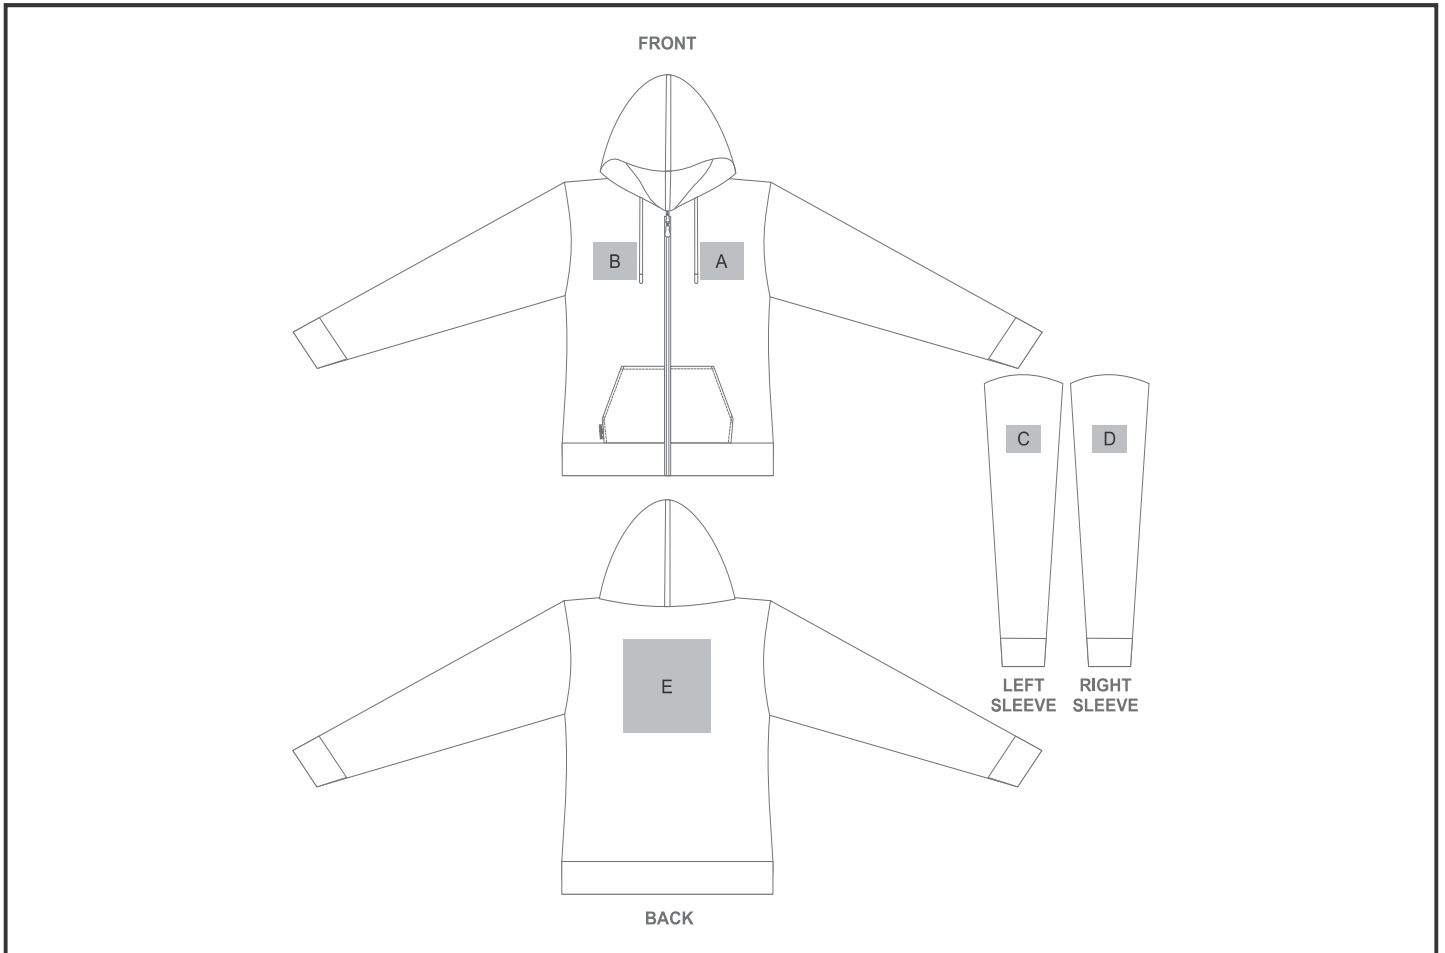

HO-UT-21-A

Ladies Rift Hooded Sweater

Need to know:

- Includes 1-Position Embroidery (setup fees apply)

- **EMB Inclusive Parameters:** Left/Right Chest or Back = 100mm x 100mm

Branding Options:

Position	Branding Method (Branding Code)	No. of Colours	Dimension
A	Embroidery (EM-CLOTHING)	N/A	100mm wide x 80mm high
B	Embroidery (EM-CLOTHING)	N/A	100mm wide x 80mm high
C	Embroidery (EM-CLOTHING)	N/A	80mm wide x 60mm high
D	Embroidery (EM-CLOTHING)	N/A	80mm wide x 60mm high
E	Embroidery (EM-CLOTHING)	N/A	200mm wide x 200mm high