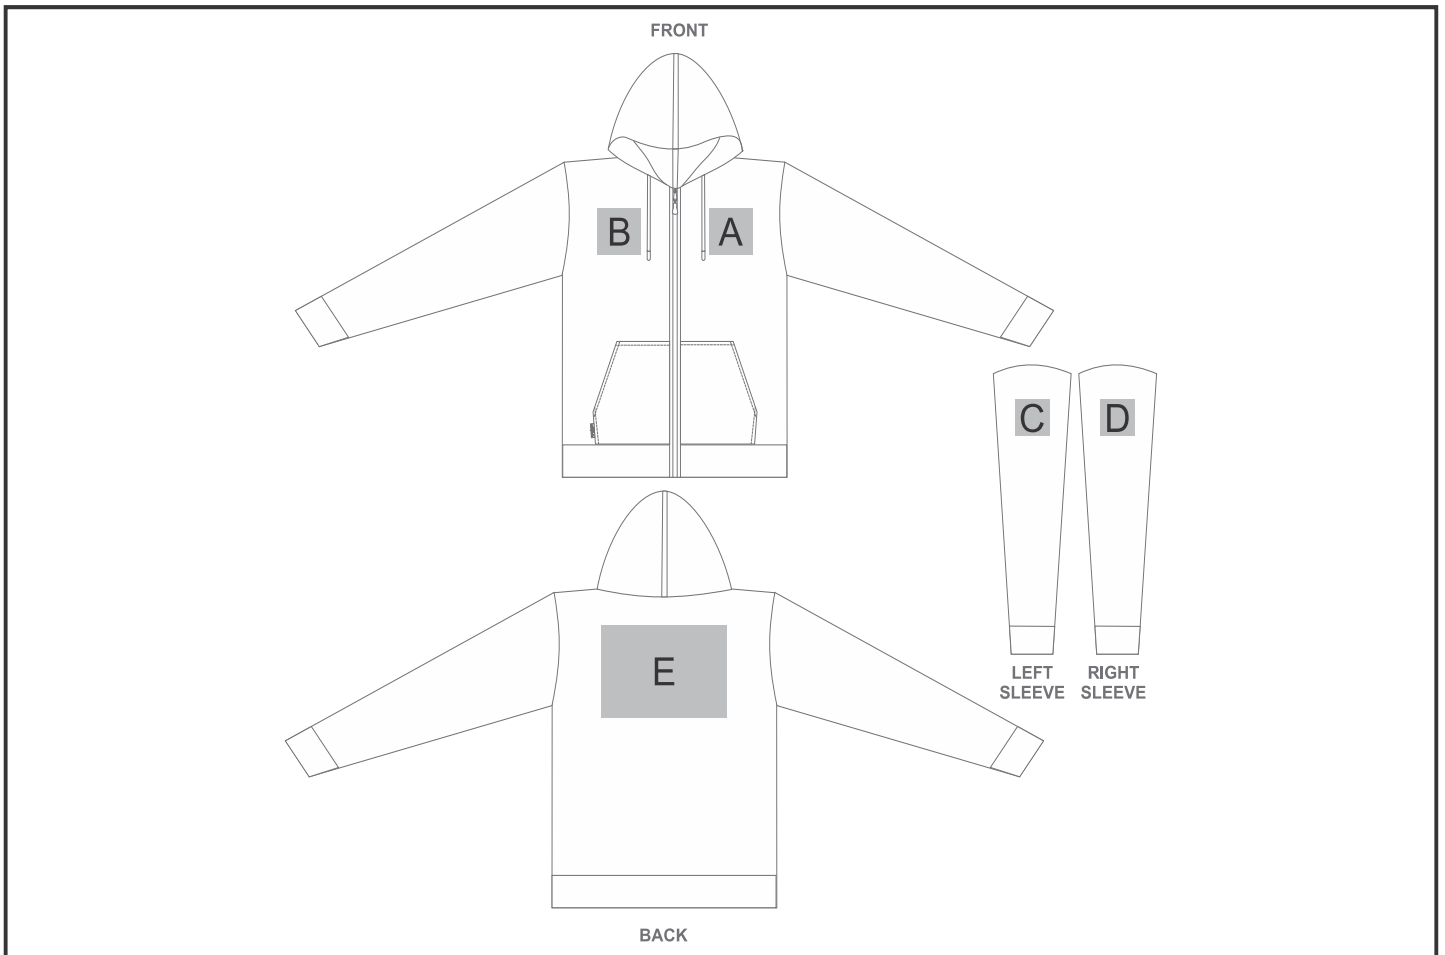

# HO-UT-22-A

Mens Rift Hooded Sweater

## Need to know:

- Includes 1-Position Embroidery (setup fees apply)

- **EMB Inclusive Parameters:** Left/Right Chest or Back = 100mm x 100mm

## Branding Options:

<b>Position</b>	<b>Branding Method (Branding Code)</b>	<b>No. of Colours</b>	<b>Dimension</b>
A	Embroidery (EM-CLOTHING)	N/A	100mm wide x 80mm high
B	Embroidery (EM-CLOTHING)	N/A	100mm wide x 80mm high
C	Embroidery (EM-CLOTHING)	N/A	80mm wide x 60mm high
D	Embroidery (EM-CLOTHING)	N/A	80mm wide x 60mm high
E	Embroidery (EM-CLOTHING)	N/A	200mm wide x 200mm high