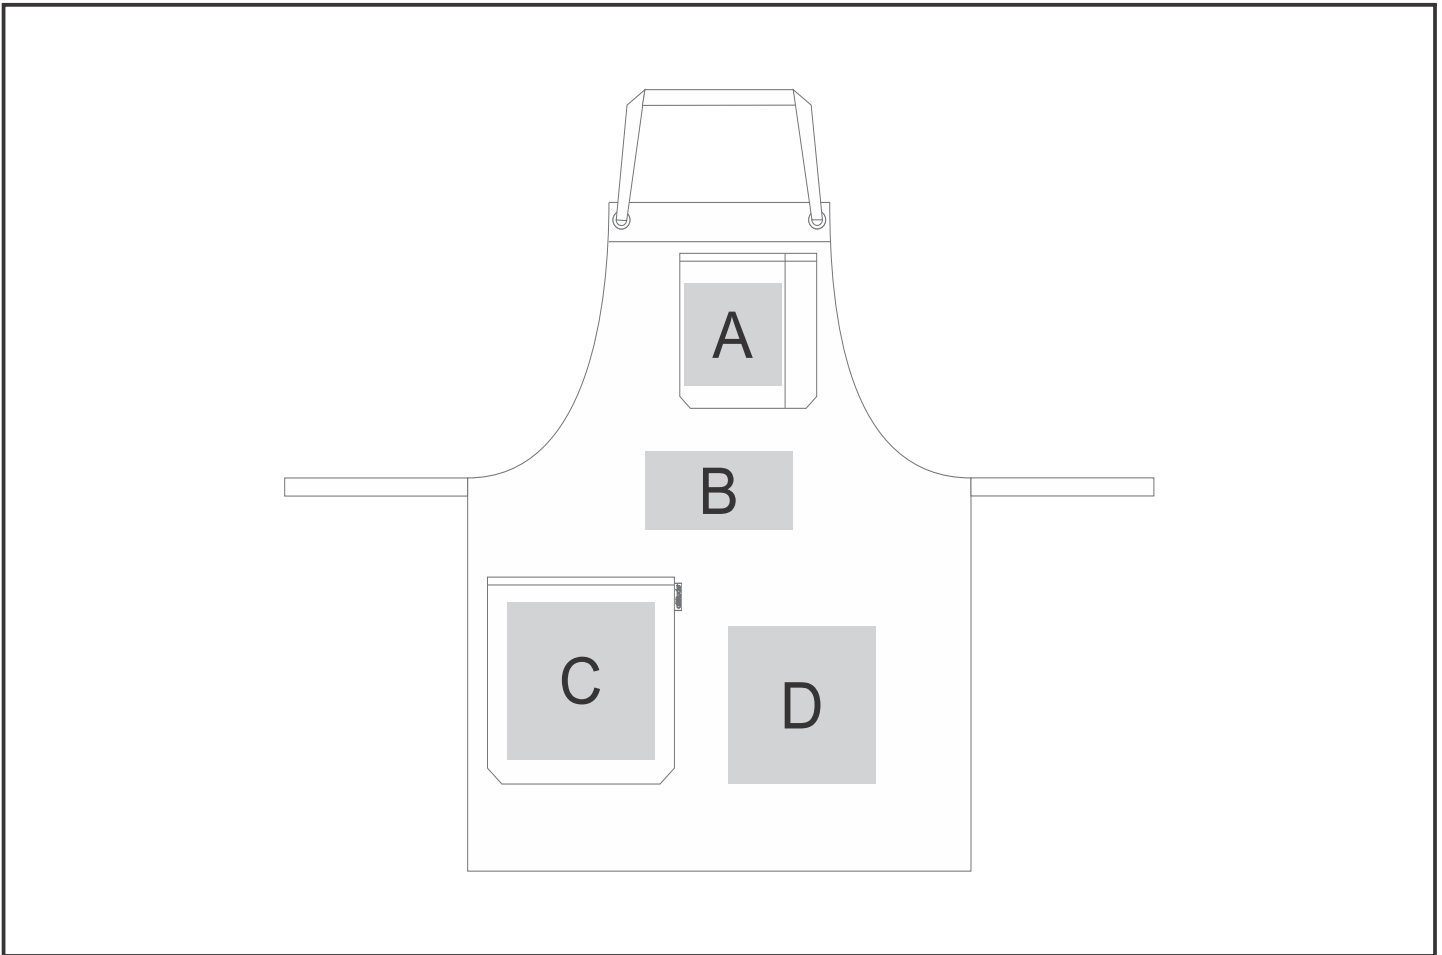

ALT-CRB

Altitude Crew Bib Apron

Need to know:

Includes 1-Colour, 1-Position Screen Print (setup fee applies).

Branding Options:

Position	Branding Method (Branding Code)	No. of Colours	Dimension
A	Screen Print (SA)	1 Colour	85mm wide x 90mm high
A	Digital Transfer Clothing A6 (DTC-A6)	Full Colour	140mm wide x 105mm high
A	Digital Transfer Clothing A5 (DTC-A5)	Full Colour	140mm wide x 130mm high
A	Silicone (STP-A)	N/A	30mm wide x 30mm high
A	Silicone (STP-B)	N/A	50mm wide x 50mm high
A	Silicone (STP-C)	N/A	80mm wide x 80mm high
A	Silicone (STP-D)	N/A	120mm wide x 40mm high
B	Screen Print (SA)	1 Colour	200mm wide x 160mm high

B	Digital Transfer Clothing A6 (DTC-A6)	Full Colour	148mm wide x 105mm high
B	Digital Transfer Clothing A5 (DTC-A5)	Full Colour	200mm wide x 100mm high
B	Embroidery (EM-OTHER)	N/A	200mm wide x 130mm high
B	Silicone (STP-A)	N/A	30mm wide x 30mm high
B	Silicone (STP-B)	N/A	50mm wide x 50mm high
B	Silicone (STP-C)	N/A	80mm wide x 80mm high
B	Silicone (STP-D)	N/A	120mm wide x 40mm high

C	Screen Print (SA)	1 Colour	120mm wide x 60mm high
C	Digital Transfer Clothing A6 (DTC-A6)	Full Colour	148mm wide x 105mm high
C	Digital Transfer Clothing A5 (DTC-A5)	Full Colour	200mm wide x 148mm high
C	Digital Transfer Clothing A4 (DTC-A4)	Full Colour	200mm wide x 200mm high
C	Embroidery (EM-OTHER)	N/A	200mm wide x 200mm high
C	Silicone (STP-A)	N/A	30mm wide x 30mm high
C	Silicone (STP-B)	N/A	50mm wide x 50mm high
C	Silicone (STP-C)	N/A	80mm wide x 80mm high
C	Silicone (STP-D)	N/A	120mm wide x 40mm high

D	Screen Print (SA)	1 Colour	200mm wide x 200mm high
D	Digital Transfer Clothing A6 (DTC-A6)	Full Colour	148mm wide x 105mm high
D	Digital Transfer Clothing A5 (DTC-A5)	Full Colour	200mm wide x 148mm high
D	Digital Transfer Clothing A4 (DTC-A4)	Full Colour	200mm wide x 200mm high
D	Embroidery (EM-OTHER)	N/A	200mm wide x 200mm high
D	Silicone (STP-A)	N/A	30mm wide x 30mm high
D	Silicone (STP-B)	N/A	50mm wide x 50mm high
D	Silicone (STP-C)	N/A	80mm wide x 80mm high