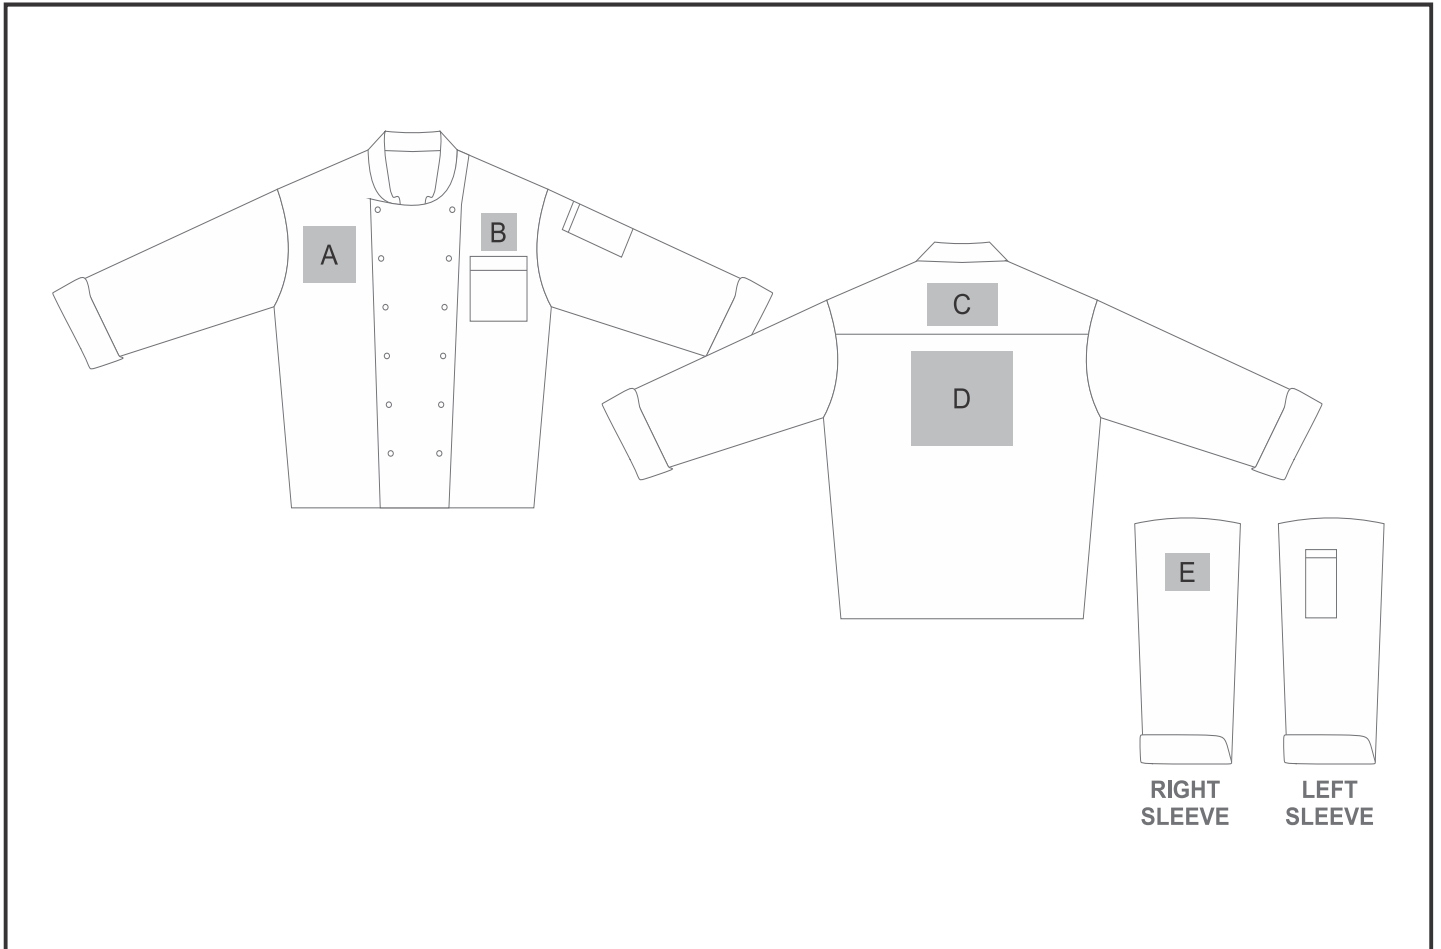

ALT-TLN

Unisex Long Sleeve Toulon Chef Jacket

Need to know:

Includes 1-Colour, 1-Position Screen Print (setup fee applies)

Branding Options:

Position	Branding Method (Branding Code)	No. of Colours	Dimension
A	Digital Transfer Clothing A6 (DTC-A6)	Full Colour	120mm wide x 120mm high
A	Screen Print (SA)	1 Colour	80mm wide x 80mm high
A	Embroidery (EMB-A)	N/A	80mm wide x 80mm high
A	Silicone (STP-A)	N/A	30mm wide x 30mm high
A	Silicone (STP-B)	N/A	50mm wide x 50mm high
A	Silicone (STP-C)	N/A	80mm wide x 80mm high
B	Digital Transfer Clothing A6 (DTC-A6)	Full Colour	80mm wide x 80mm high
B	Silicone (STP-A)	N/A	30mm wide x 30mm high

B	Silicone (STP-B)	N/A	50mm wide x 50mm high
B	Silicone (STP-C)	N/A	80mm wide x 80mm high

C	Digital Transfer Clothing A6 (DTC-A6)	Full Colour	160mm wide x 90mm high
C	Screen Print (SA)	1 Colour	70mm wide x 80mm high
C	Embroidery (EMB-A)	N/A	60mm wide x 200mm high
C	Silicone (STP-A)	N/A	30mm wide x 30mm high
C	Silicone (STP-B)	N/A	50mm wide x 50mm high
C	Silicone (STP-C)	N/A	80mm wide x 80mm high
C	Silicone (STP-D)	N/A	120mm wide x 40mm high

D	Digital Transfer Clothing A6 (DTC-A6)	Full Colour	148mm wide x 105mm high
D	Digital Transfer Clothing A5 (DTC-A5)	Full Colour	200mm wide x 148mm high
D	Digital Transfer Clothing A4 (DTC-A4)	Full Colour	200mm wide x 200mm high
D	Screen Print (SA)	1 Colour	230mm wide x 150mm high
D	Embroidery (EMB-A)	N/A	100mm wide x 100mm high
D	Silicone (STP-A)	N/A	30mm wide x 30mm high
D	Silicone (STP-B)	N/A	50mm wide x 50mm high
D	Silicone (STP-C)	N/A	80mm wide x 80mm high
D	Silicone (STP-D)	N/A	120mm wide x 40mm high

E	Digital Transfer Clothing A6 (DTC-A6)	Full Colour	100mm wide x 80mm high
E	Embroidery (EMB-A)	N/A	80mm wide x 60mm high
E	Silicone (STP-A)	N/A	30mm wide x 30mm high
E	Silicone (STP-B)	N/A	50mm wide x 50mm high
E	Silicone (STP-C)	N/A	80mm wide x 80mm high
E	Silicone (STP-D)	N/A	120mm wide x 40mm high