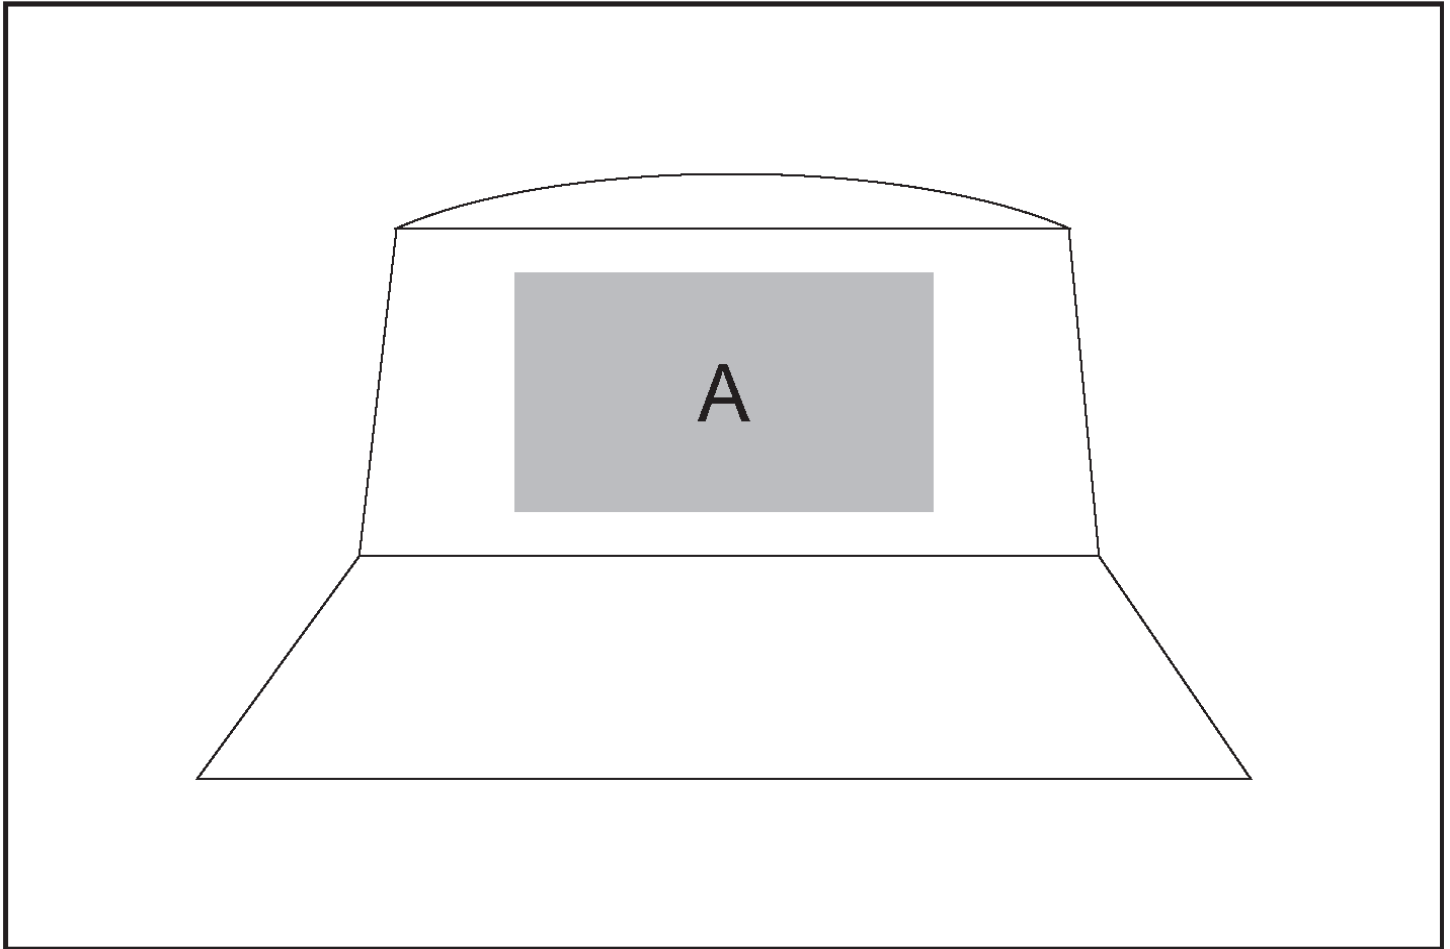

ALT-SPT

Spoti Pantsula

Need to know:

Branding Options:

Position	Branding Method (Branding Code)	No. of Colours	Dimension
A	Digital Transfer Caps (DTC-CAP)	Full Colour	90mm wide x 50mm high
A	Embroidery (EM-OTHER)	N/A	80mm wide x 50mm high
A	Silicone (STP-A)	N/A	30mm wide x 30mm high
A	Silicone (STP-B)	N/A	50mm wide x 50mm high
A	Silicone (STP-C)	N/A	80mm wide x 50mm high
A	Silicone (STP-D)	N/A	90mm wide x 50mm high