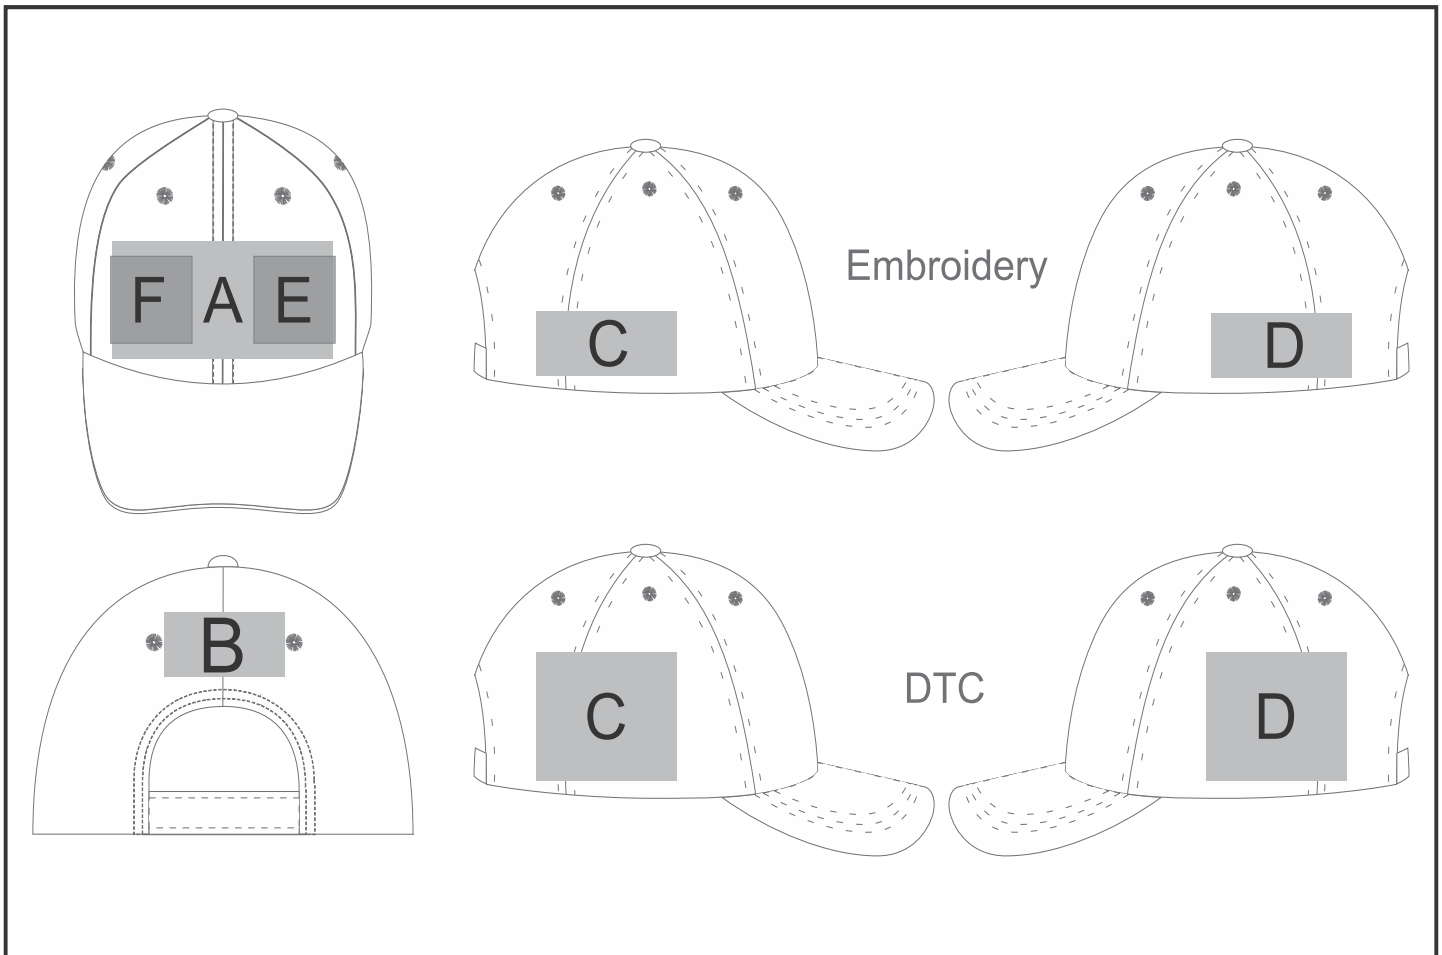

ALT-SWT

Swift Sandwich 6 Panel Cap

Need to know:

Branding Options:

Position	Branding Method (Branding Code)	No. of Colours	Dimension
A	Digital Transfer Caps (DTC-CAP)	Full Colour	110mm wide x 55mm high
A	Embroidery (EM-CAPFRONT)	N/A	110mm wide x 55mm high
A	Silicone (STP-A)	N/A	30mm wide x 30mm high
A	Silicone (STP-B)	N/A	50mm wide x 50mm high
A	Silicone (STP-C)	N/A	80mm wide x 50mm high
A	Silicone (STP-D)	N/A	110mm wide x 40mm high

B	Digital Transfer Caps (DTC-CAP)	Full Colour	50mm wide x 20mm high
B	Embroidery (EM-CAPBACK)	N/A	80mm wide x 20mm high
B	Silicone (STP-A)	N/A	30mm wide x 20mm high
B	Silicone (STP-B)	N/A	50mm wide x 20mm high

C	Digital Transfer Caps (DTC-CAP)	Full Colour	70mm wide x 60mm high
C	Embroidery (EM-CAPSIDE)	N/A	70mm wide x 30mm high
C	Silicone (STP-A)	N/A	30mm wide x 30mm high
C	Silicone (STP-B)	N/A	50mm wide x 50mm high
C	Silicone (STP-C)	N/A	70mm wide x 60mm high

D	Digital Transfer Caps (DTC-CAP)	Full Colour	70mm wide x 60mm high
D	Embroidery (EM-CAPSIDE)	N/A	70mm wide x 30mm high
D	Silicone (STP-A)	N/A	30mm wide x 30mm high
D	Silicone (STP-B)	N/A	50mm wide x 50mm high
D	Silicone (STP-C)	N/A	70mm wide x 60mm high